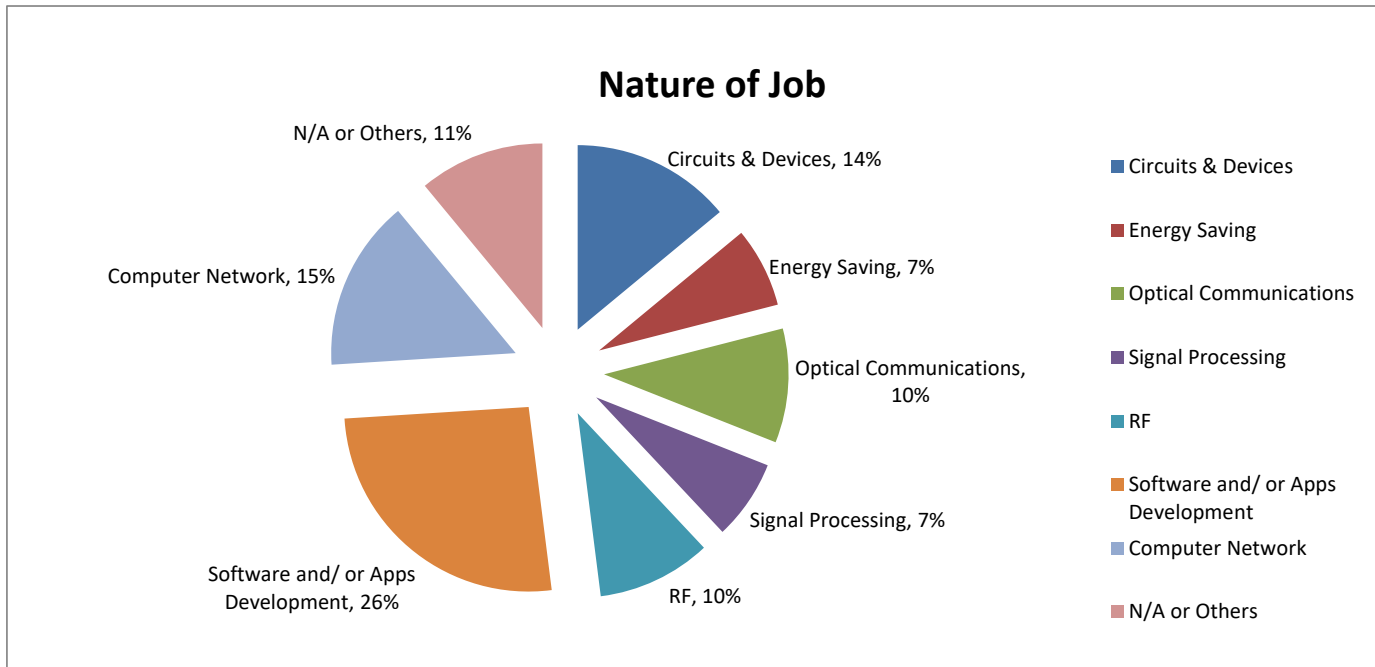

## Graduate Employment Statistics of BEngECE 2018 Graduates

Remark: The statistics are extracted from Employment Survey of EE 2018 Graduates conducted by the Department of Electronic Engineering in November 2018.