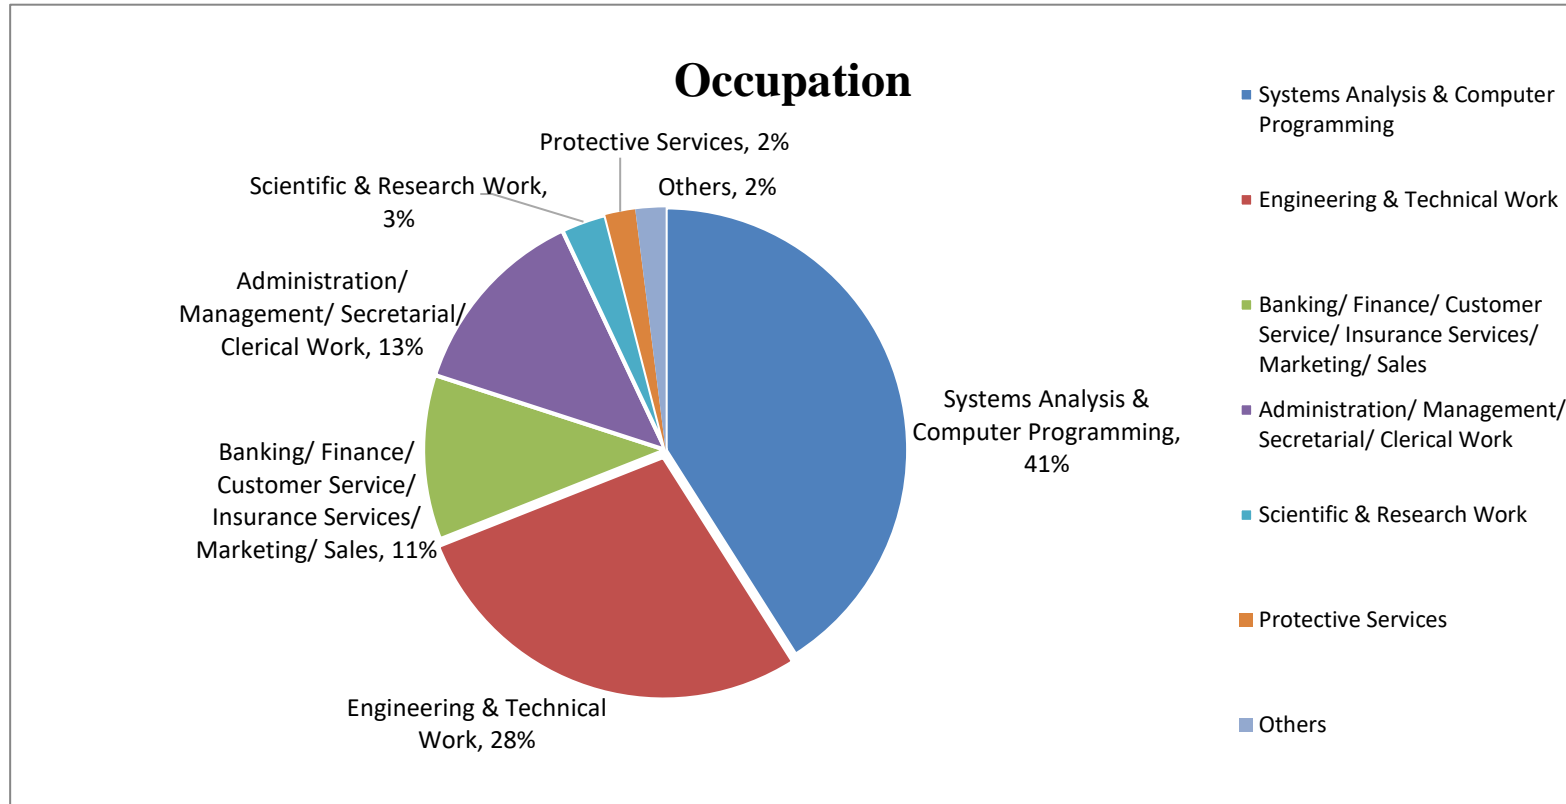

Graduate Employment Statistics of BEngIE 2018 Graduates

Cut-off date of the Survey: 31 December 2018