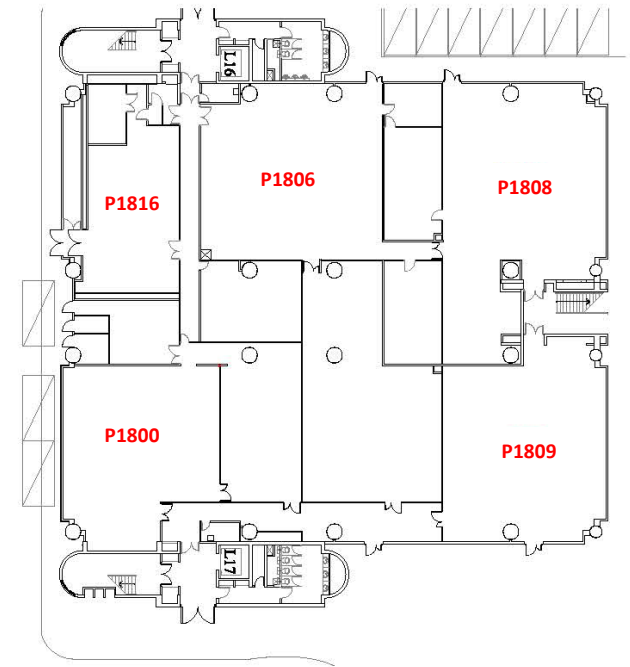

## 電子工程系實驗室位置圖

Li Dak Sum Yip Yio Chin Academic Building 6508

Lau Ming Wai Academic Building 15-200 & 15-231

Yeung Kin Man Academic Building Purple Zone G/F Lift 1

Yeung Kin Man Academic Building

Purple Zone G/F Lift 17