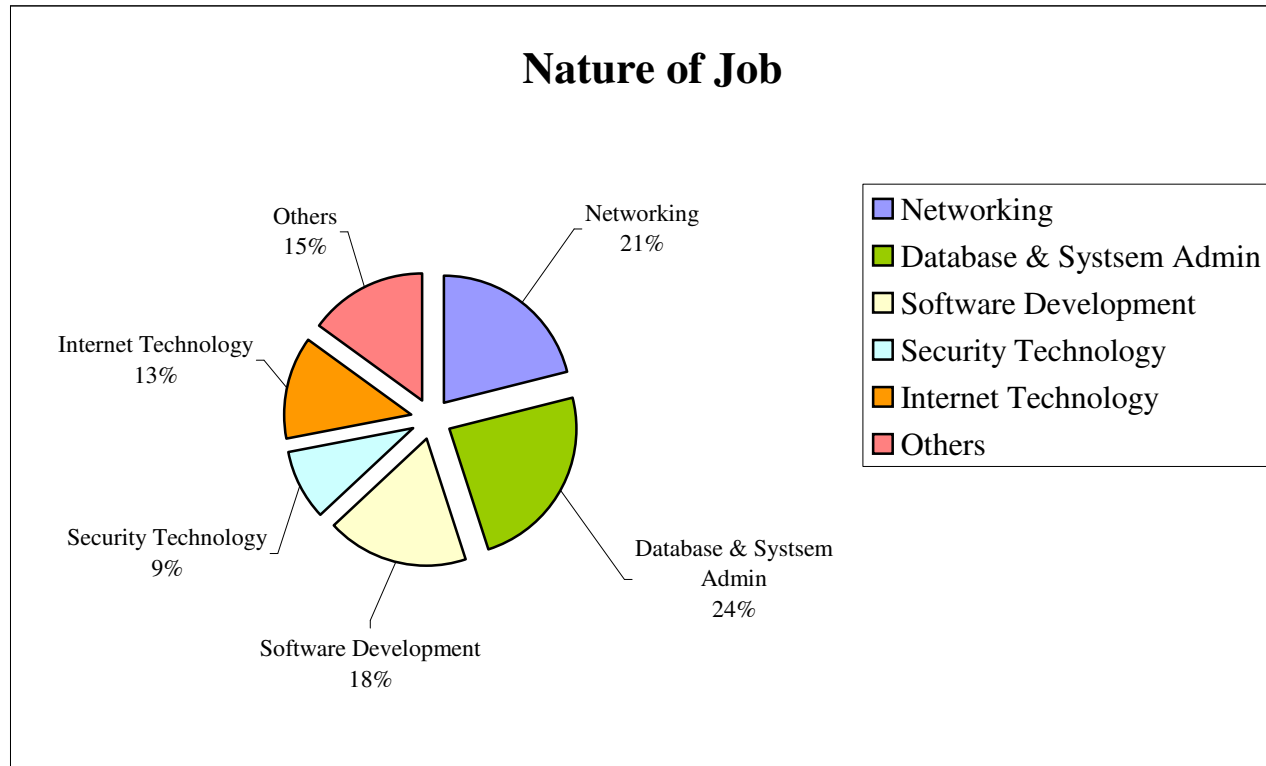

Graduate Employment Statistics of BEngIE 2008 Graduates

Remark: The statistics are extracted from Graduate Employment Survey conducted by Department of Electronic Engineering in August 2008.