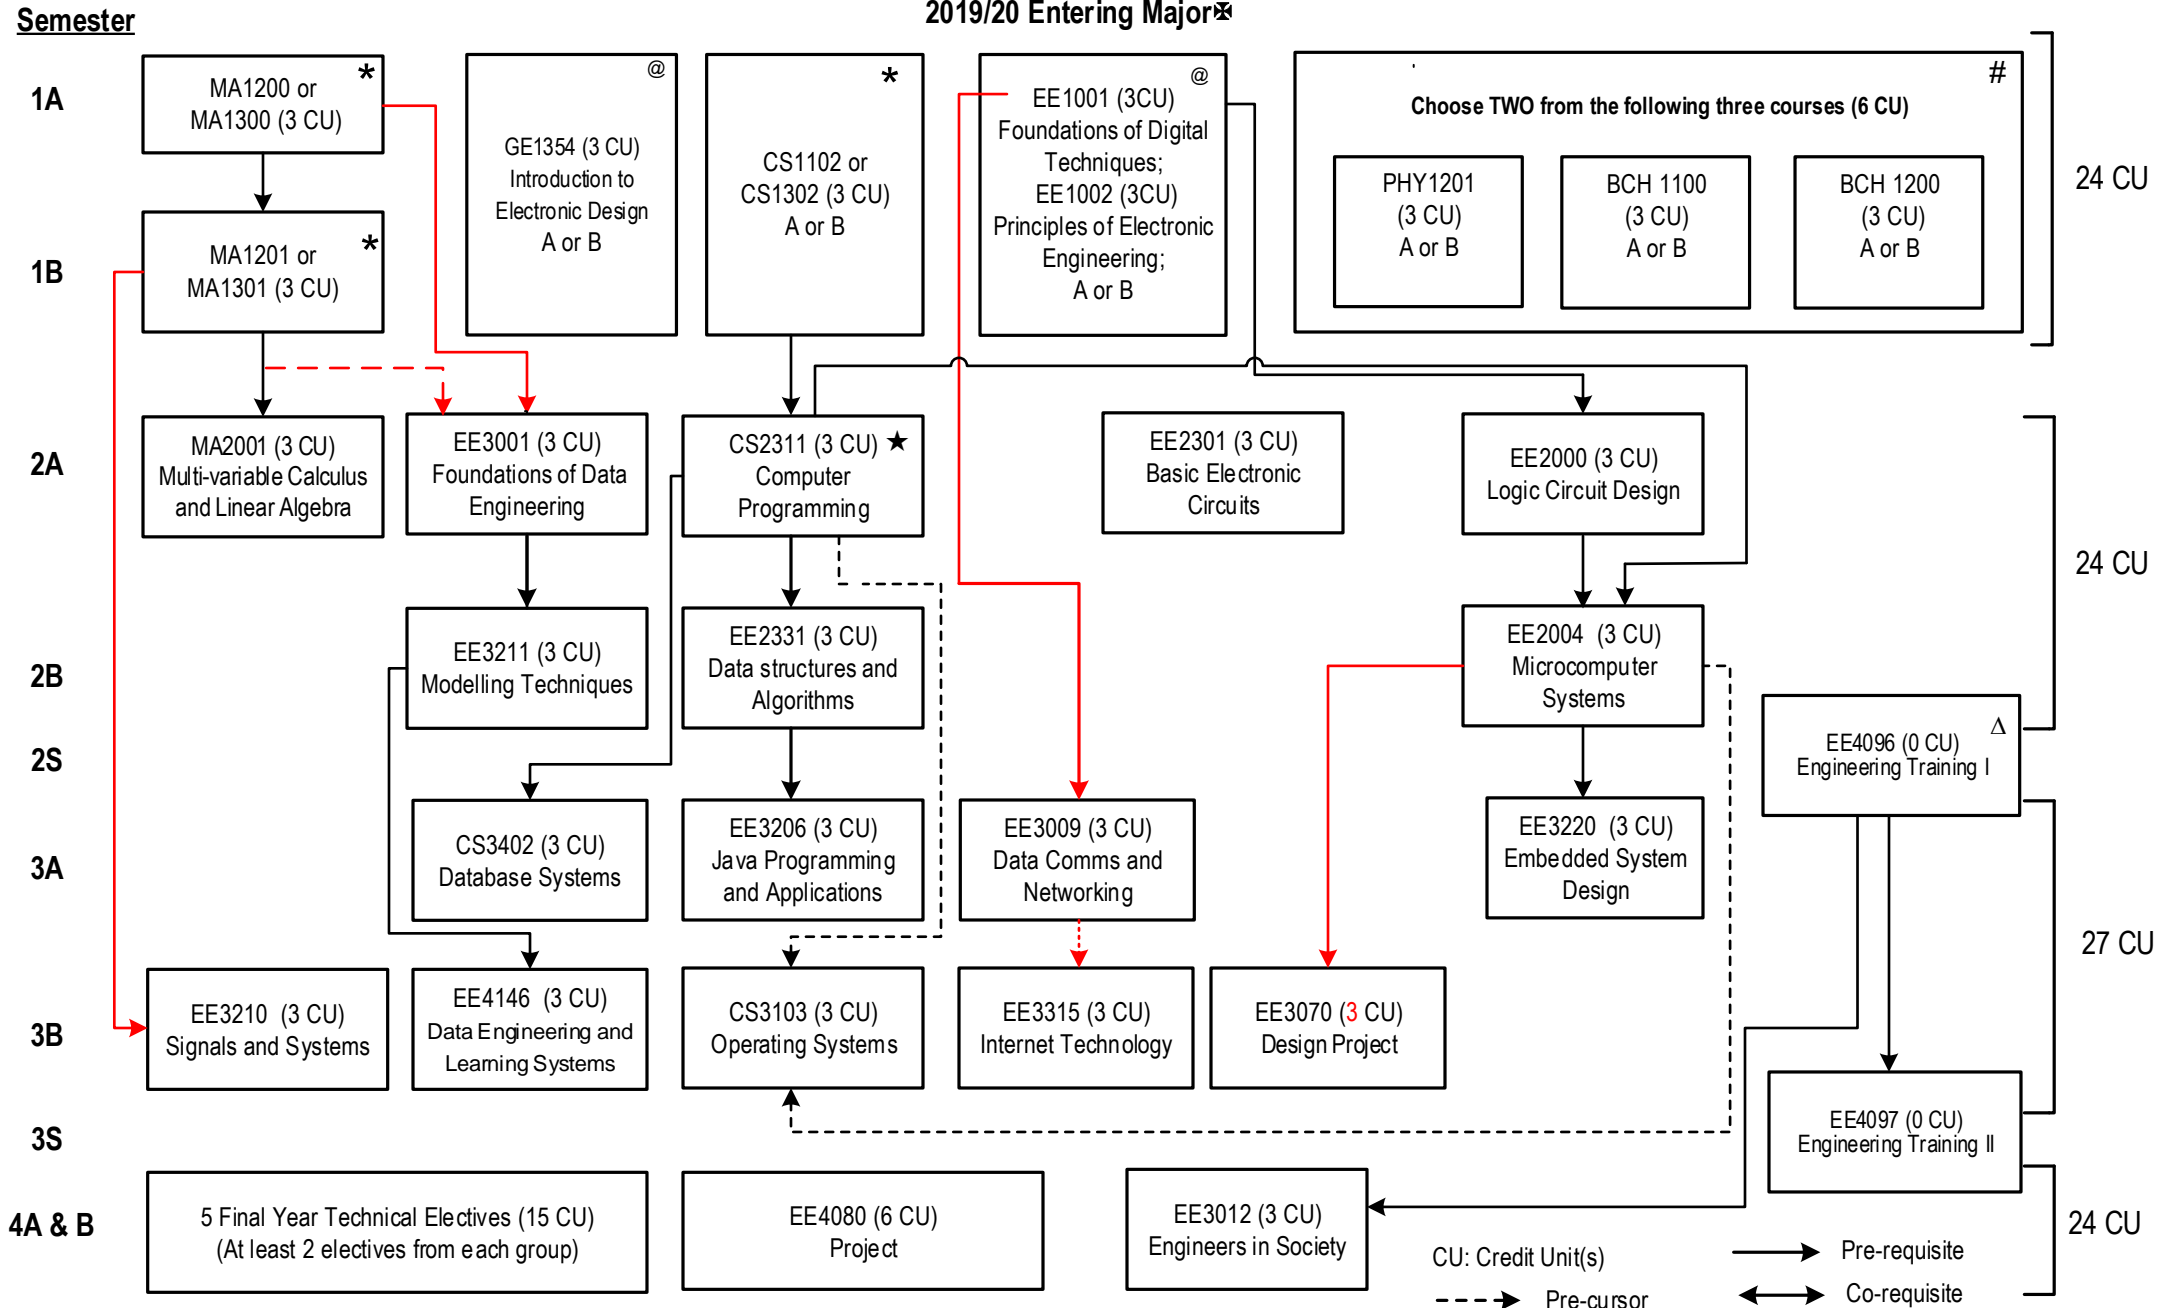

Structure and Flowchart for BEng in Computer and Data Engineering 2019/20 Entering Major

Updated on: 2 July 2020

College Requirements

* College-specified GE courses

@ Major Requirement (Level 1): applicable to Normative 4-year degree students only

⊠ Excluding Gateway Education Requirements in English, Chinese Civilization and Area Requirements

Δ EE2000 or EE2301 or CS2311 are pre-requisites for EE4096

★ Not applicable to ASII students