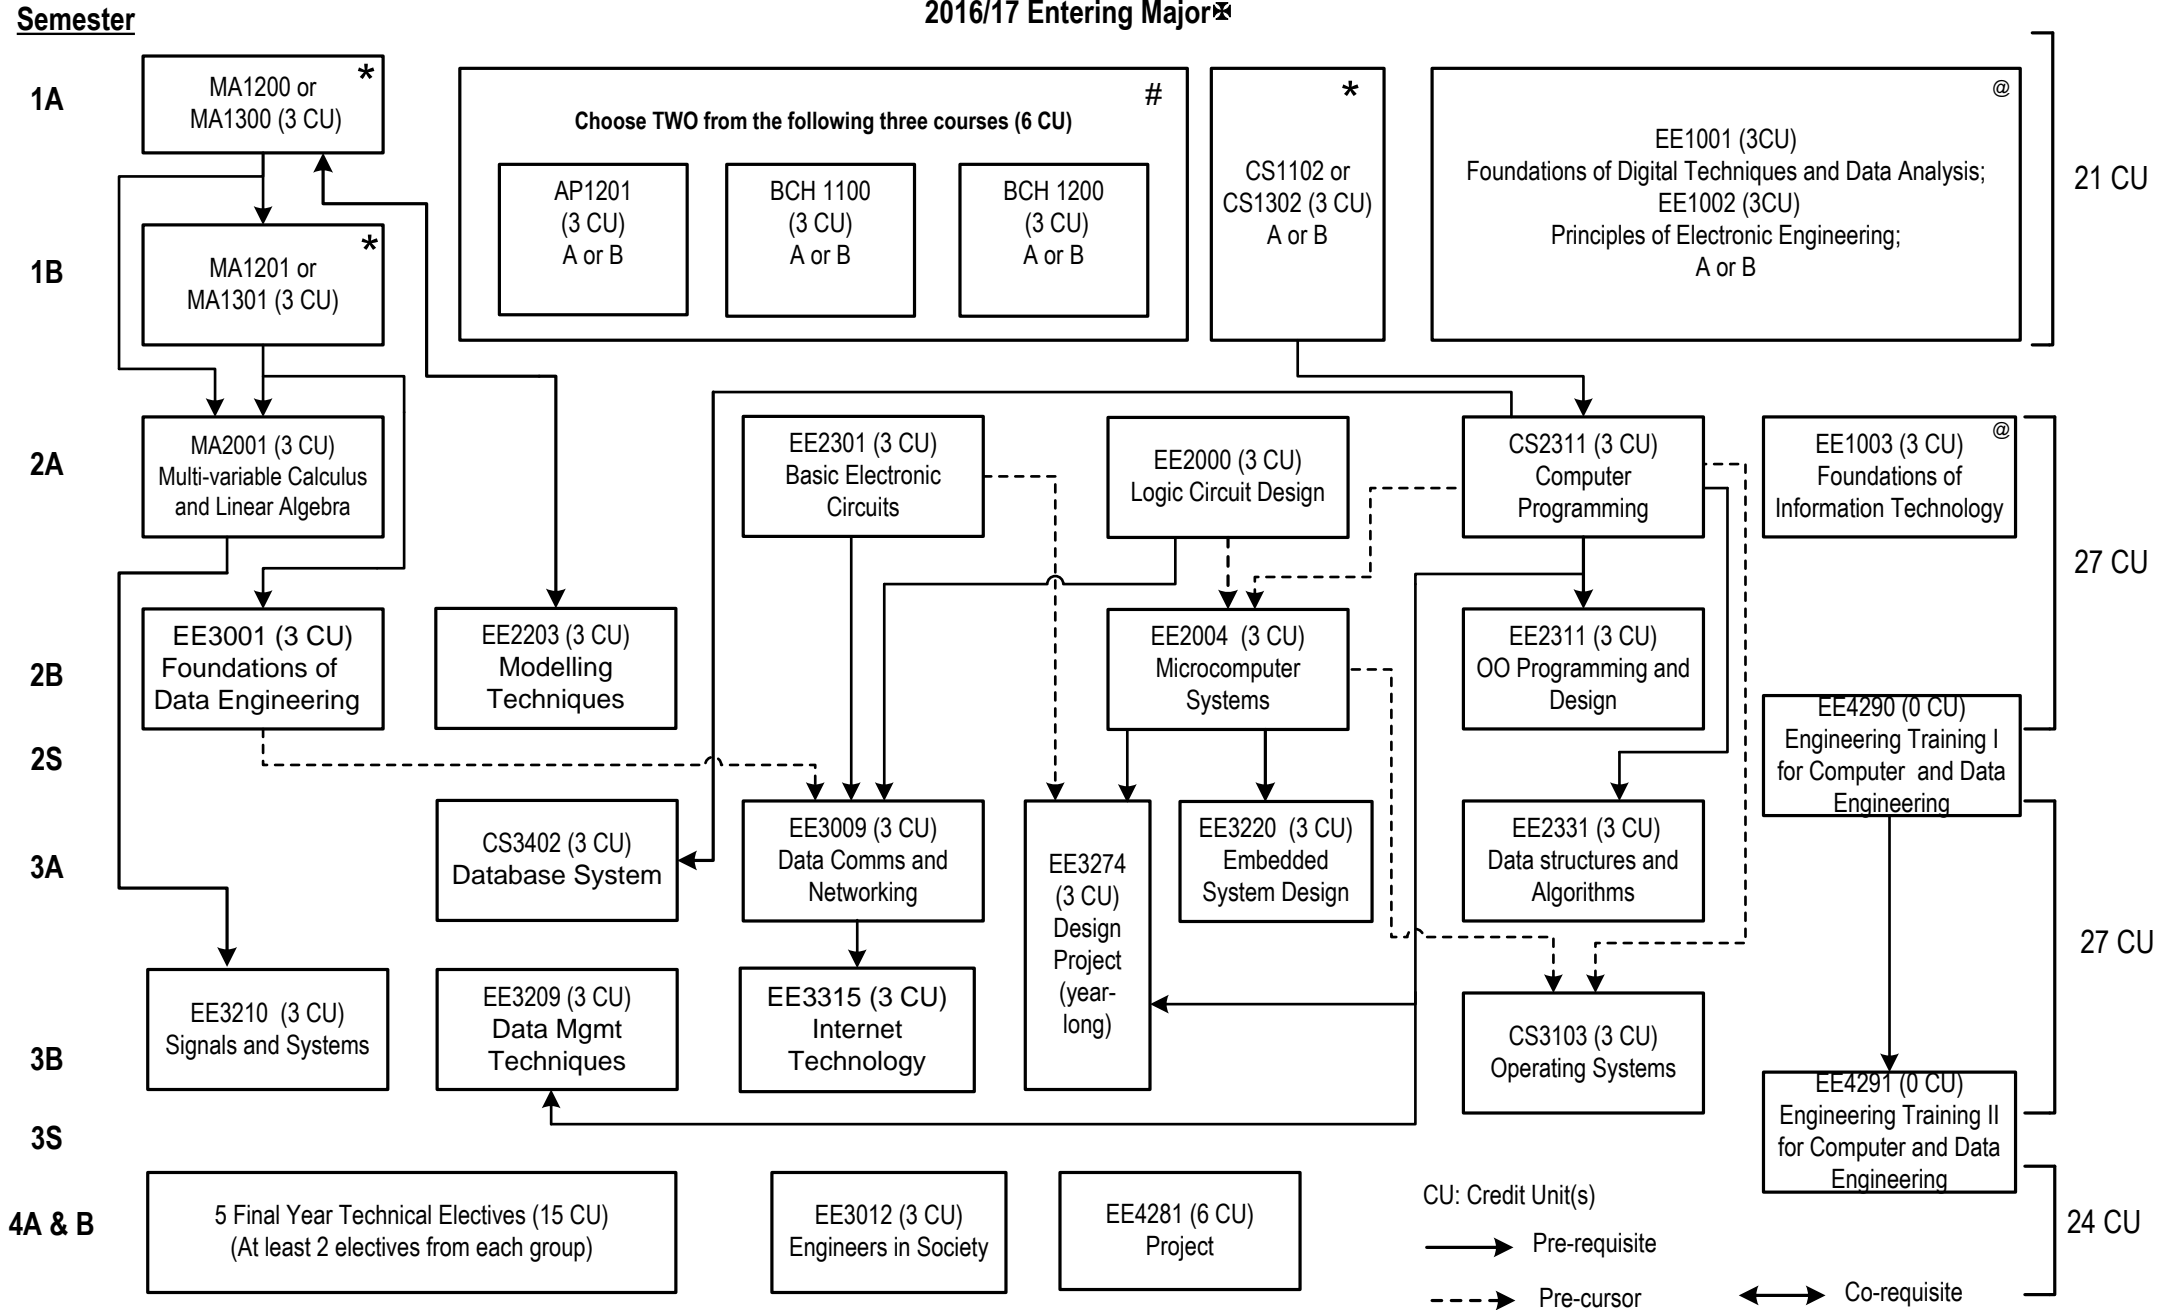

# Structure and Flowchart for BEng in Computer and Data Engineering 2016/17 Entering Major

Last updated: 21 Nov 2016

# College Requirements

\* College-specified GE courses

@ Major Requirement (Level 1): applicable to Normative 4-year degree students only

⊠ Excluding Gateway Education Requirements in English, Chinese Civilization and Area Requirements