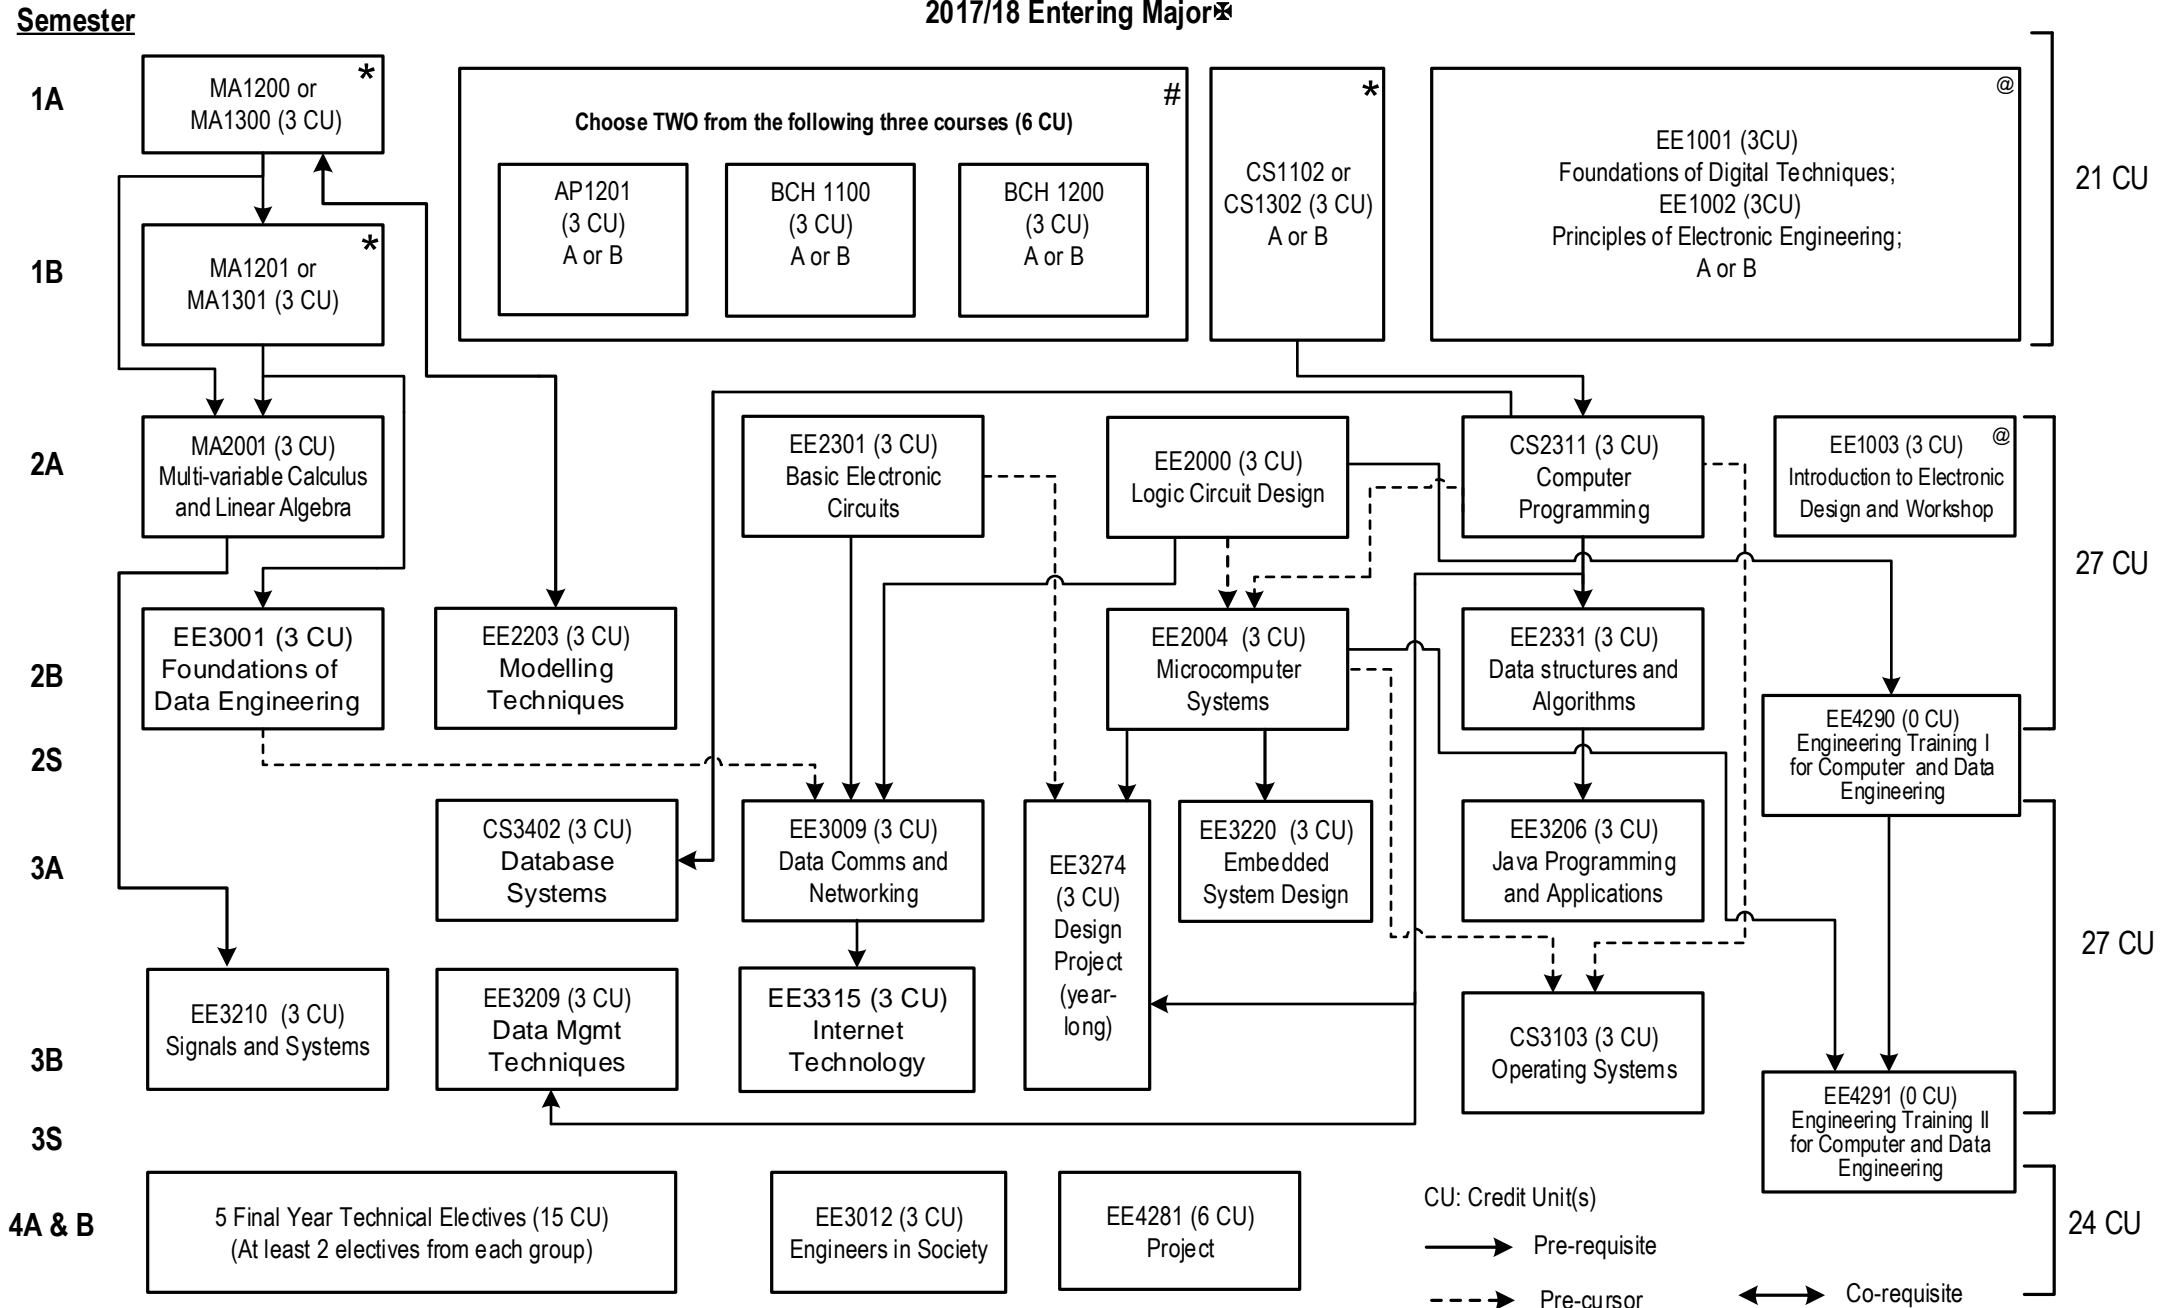

Structure and Flowchart for BEng in Computer and Data Engineering 2017/18 Entering Major✘

Last updated: 16 Aug 2017

College Requirements

* College-specified GE courses

@ Major Requirement (Level 1): applicable to Normative 4-year degree students only

✘ Excluding Gateway Education Requirements in English, Chinese Civilization and Area Requirements