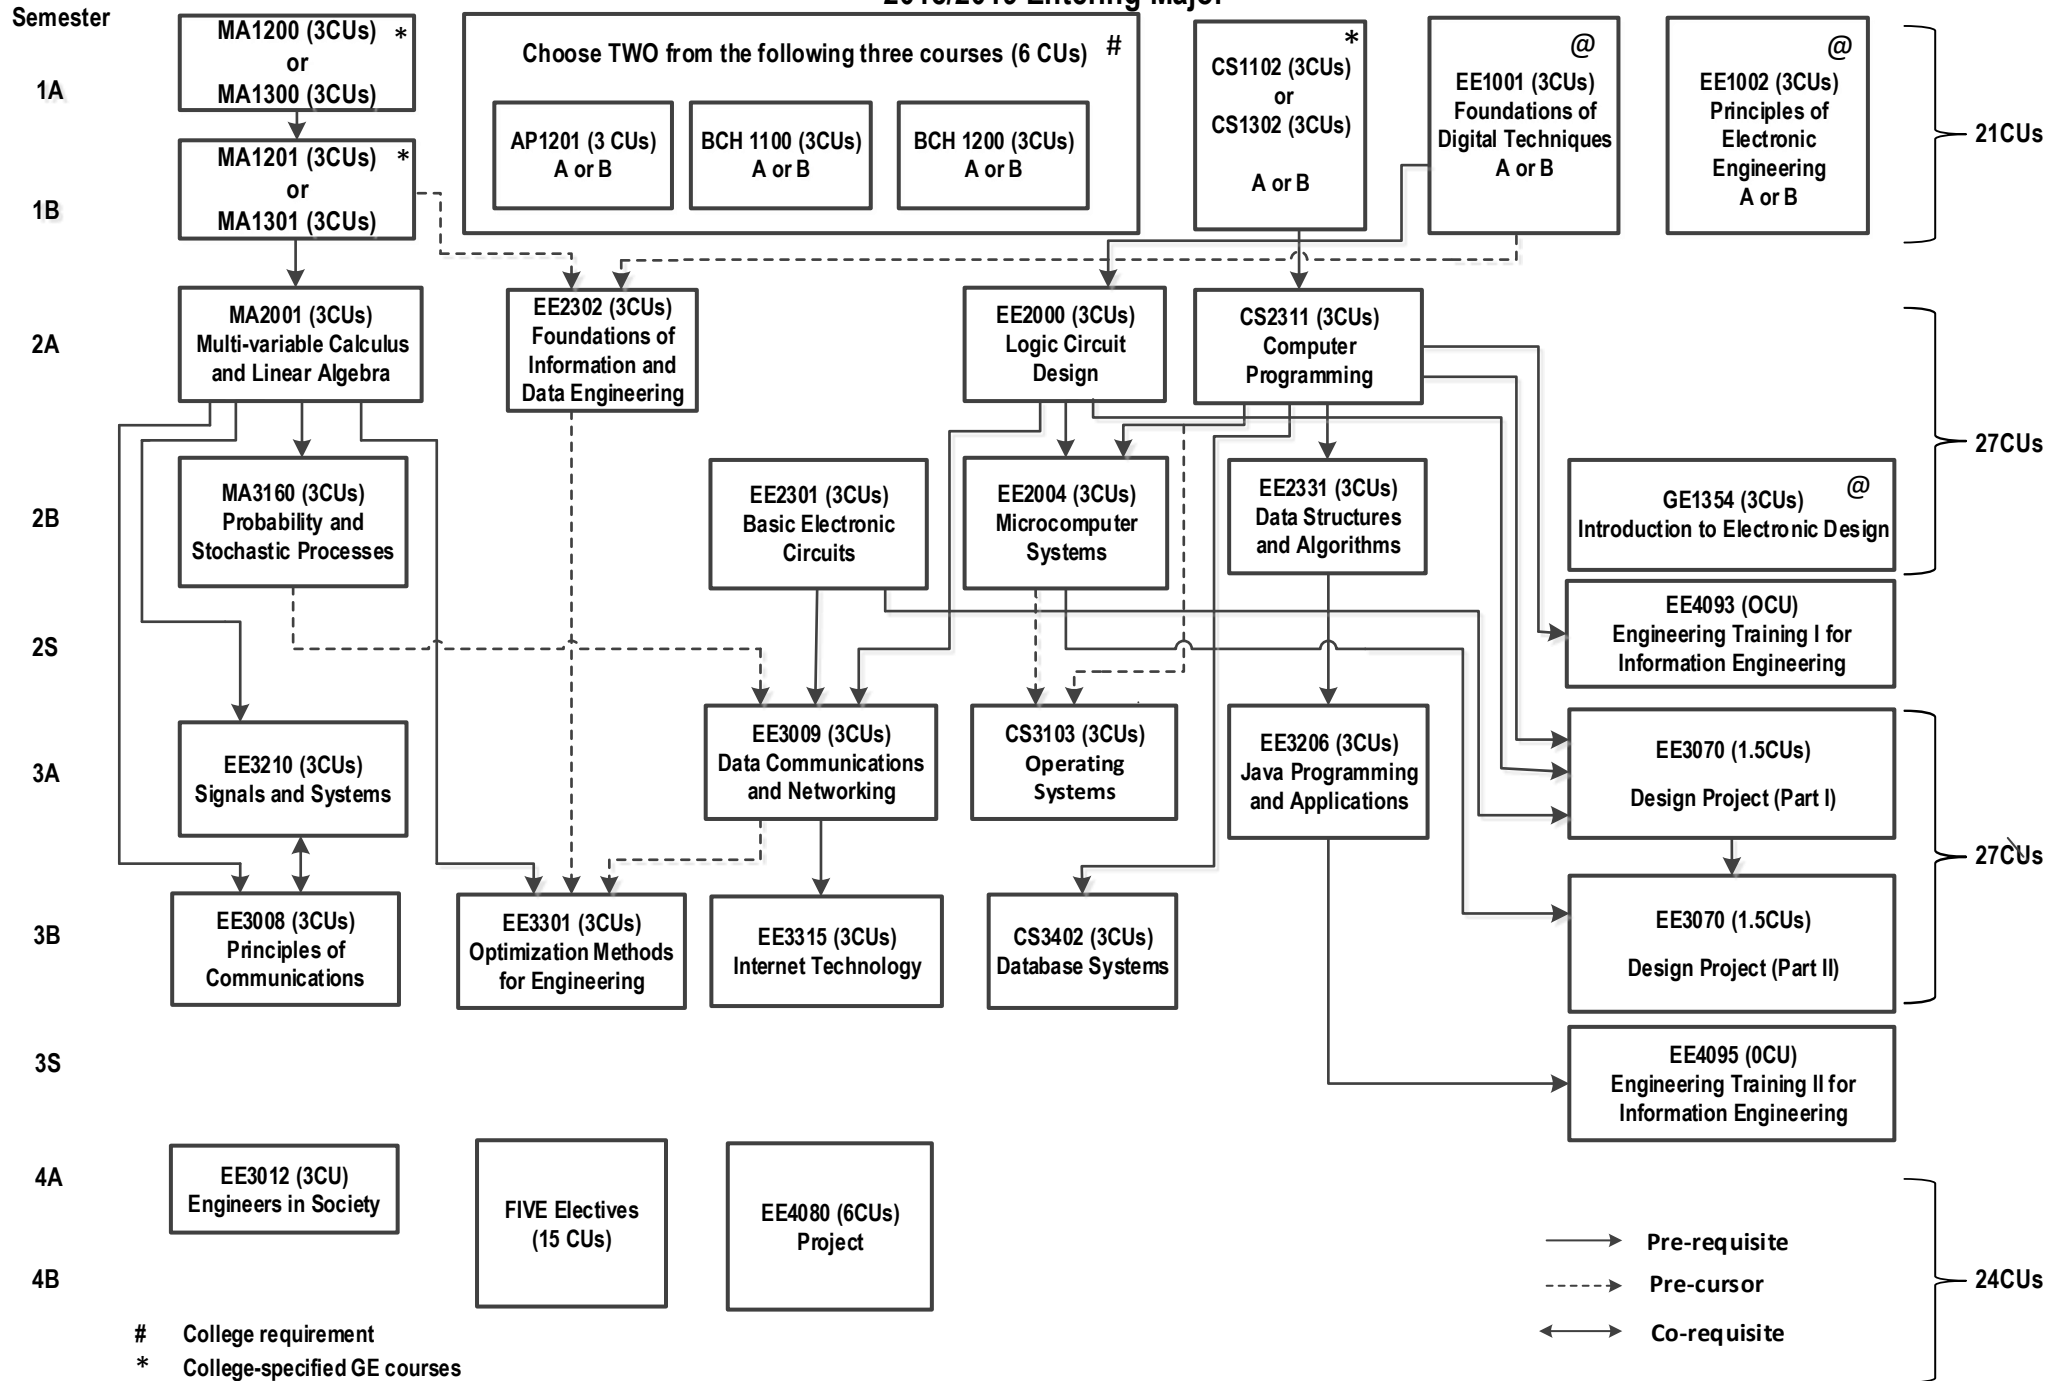

Structure & Flowchart for BE in Information Engineering 2018/2019 Entering Major [⊗]

College requirement
 * College-specified GE courses
 @ Major Requirement (Level 1): applicable to Normative 4-year degree students only
 ⊗ Excluding Gateway Education Requirements in English, Chinese Civilization and Area Requirements