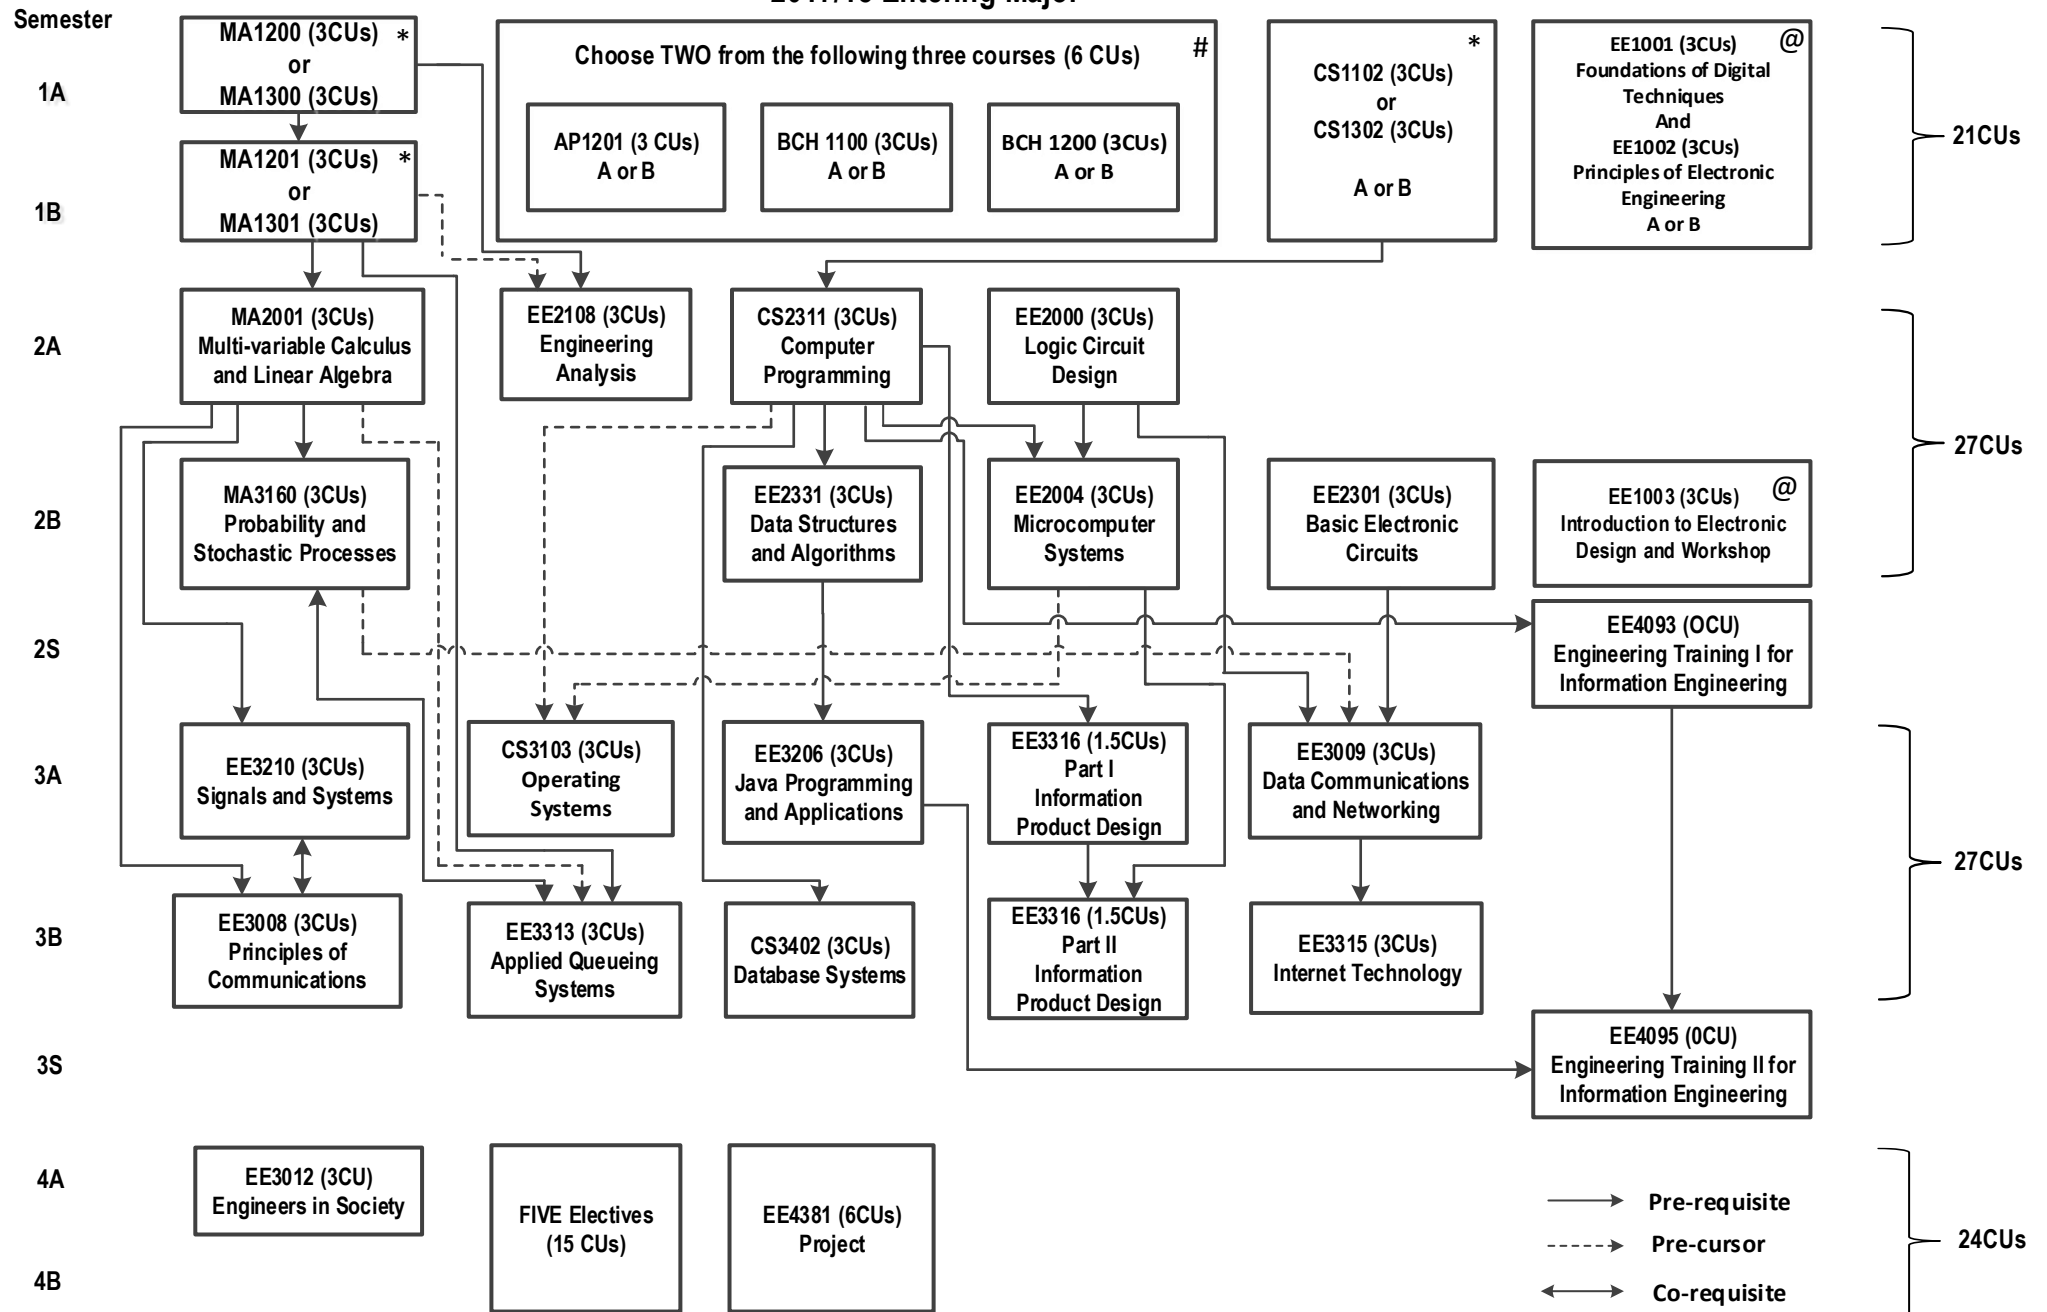

Structure & Flowchart for BEng in Information Engineering 2017/18 Entering Major ✕

Last updated 31 Aug 2018

- # College requirement
- * College-specified GE courses
- @ Major Requirement (Level 1): applicable to Normative 4-year degree students only
- ✕ Excluding Gateway Education Requirements in English, Chinese Civilization and Area Requirements