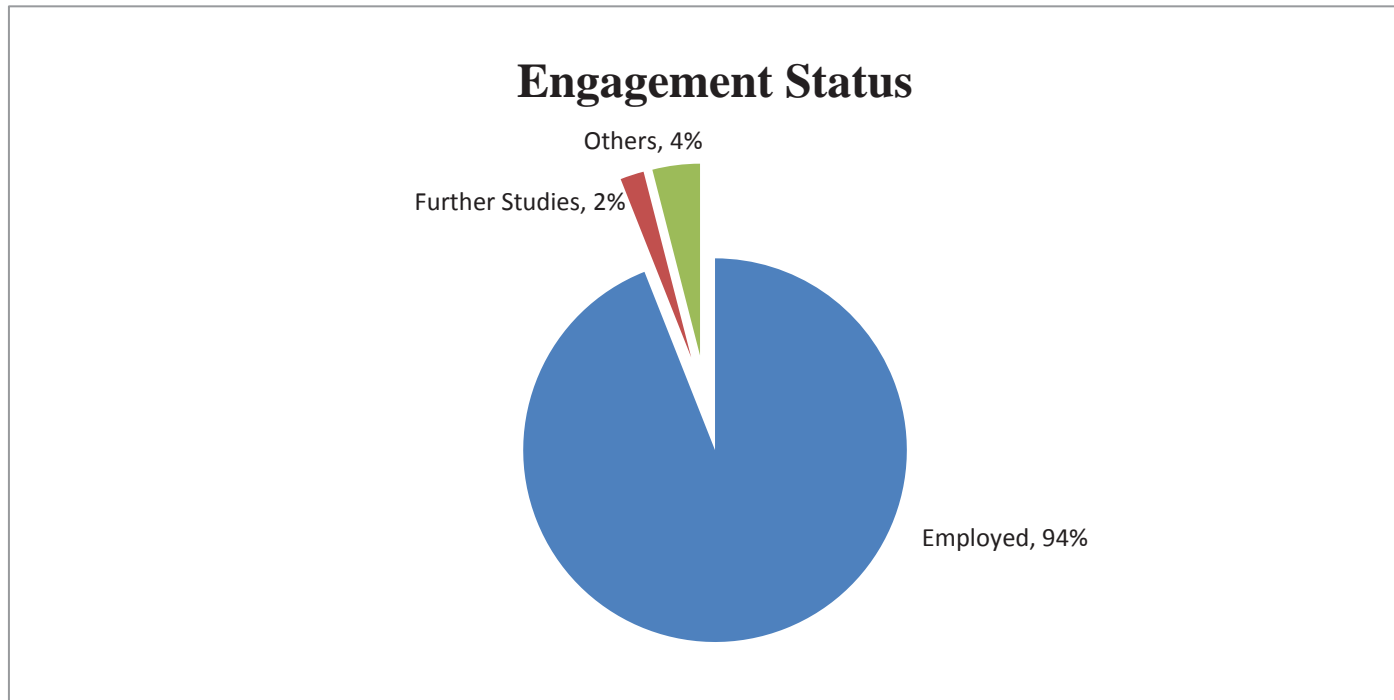

Graduate Employment Statistics of BEngCE 2015 Graduates

Cut-off date of the Survey: 31 December 2015