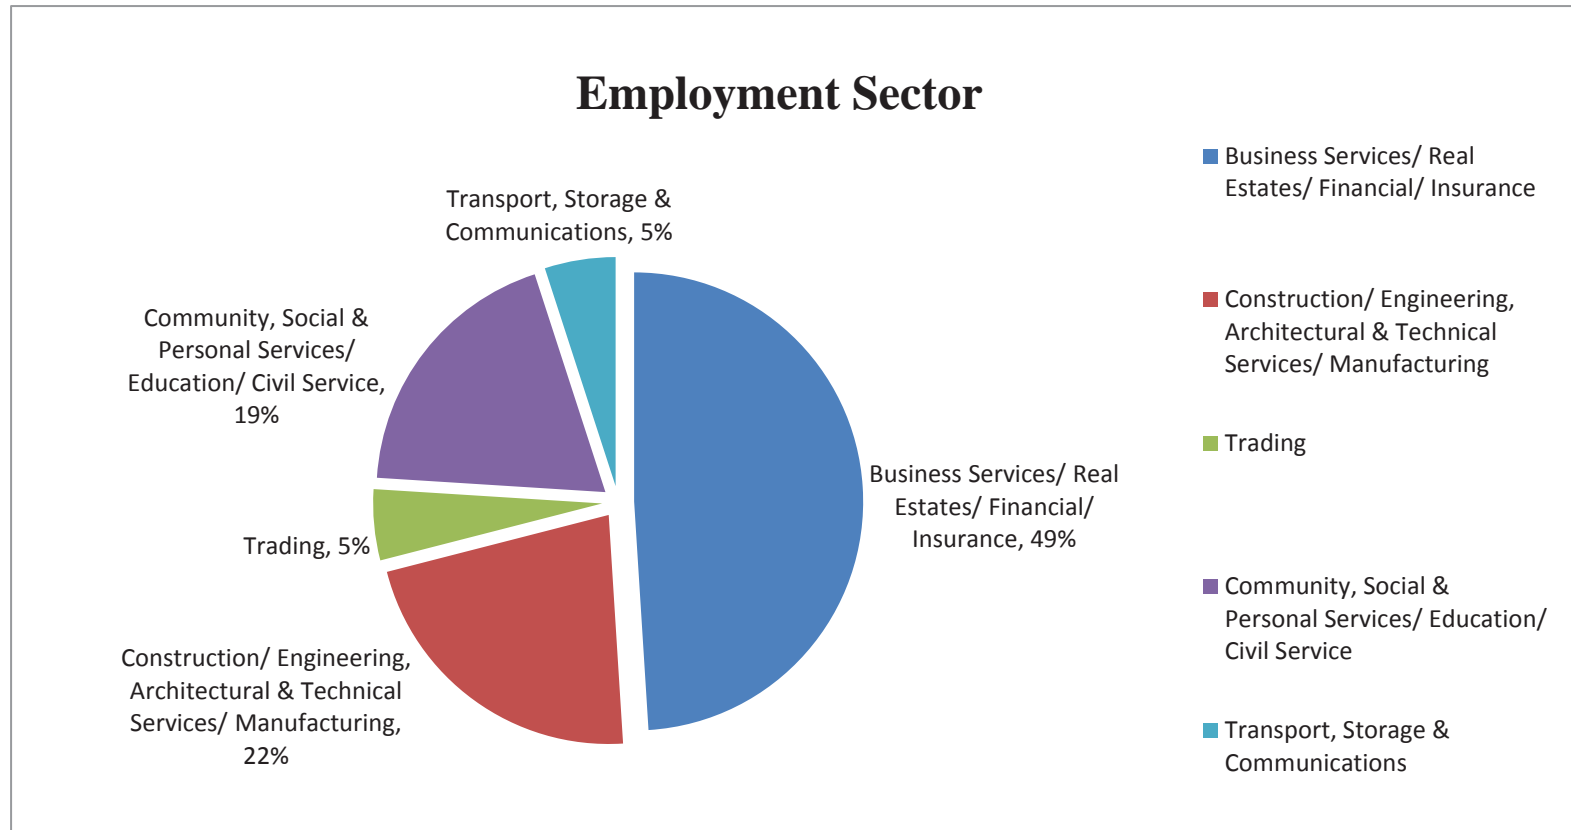

Graduate Employment Statistics of BEngCE 2015 Graduates

Cut-off date of the Survey: 31 December 2015