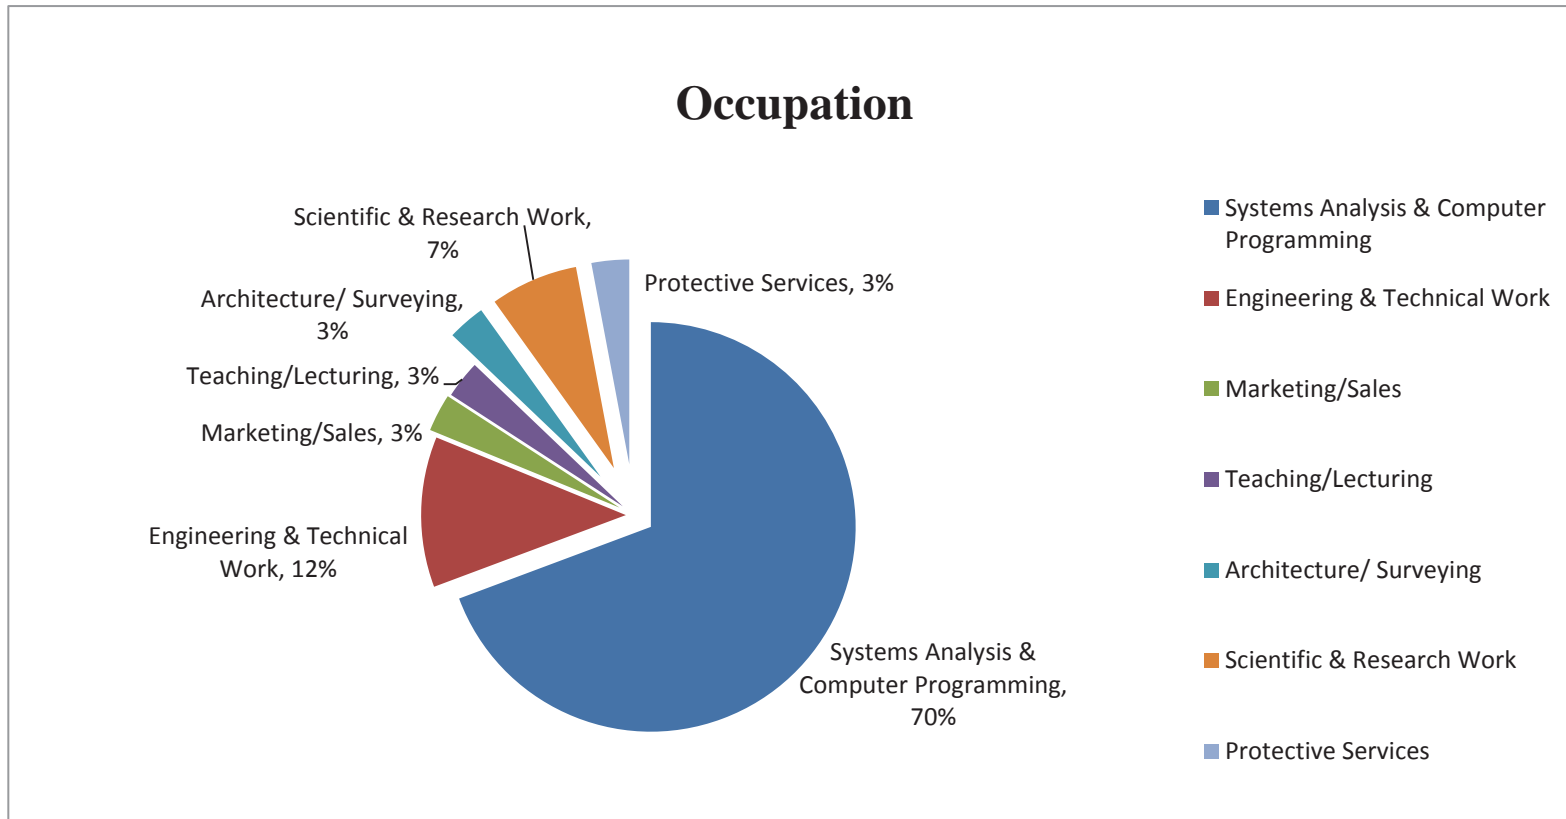

## Graduate Employment Statistics of BEngCE 2015 Graduates

*Cut-off date of the Survey: 31 December 2015*