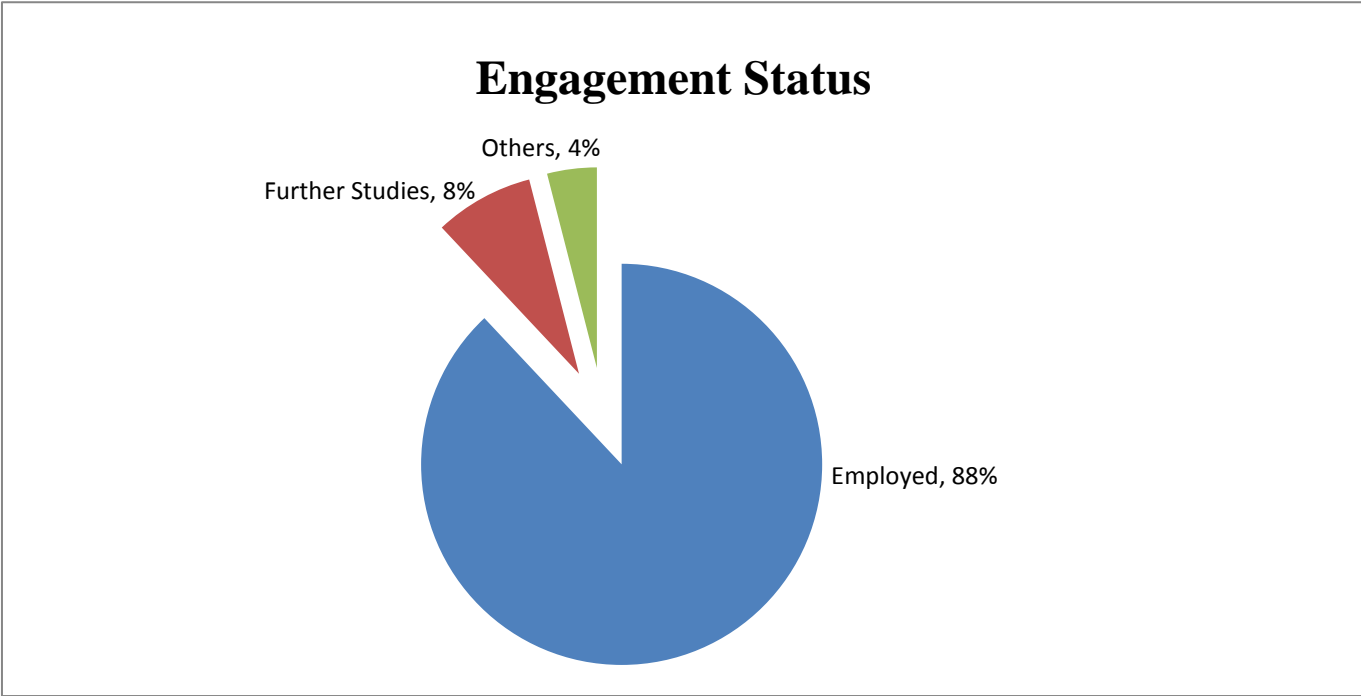

Graduate Employment Statistics of BEngCE 2016 Graduates

Cut-off date of the Survey: 31 December 2016