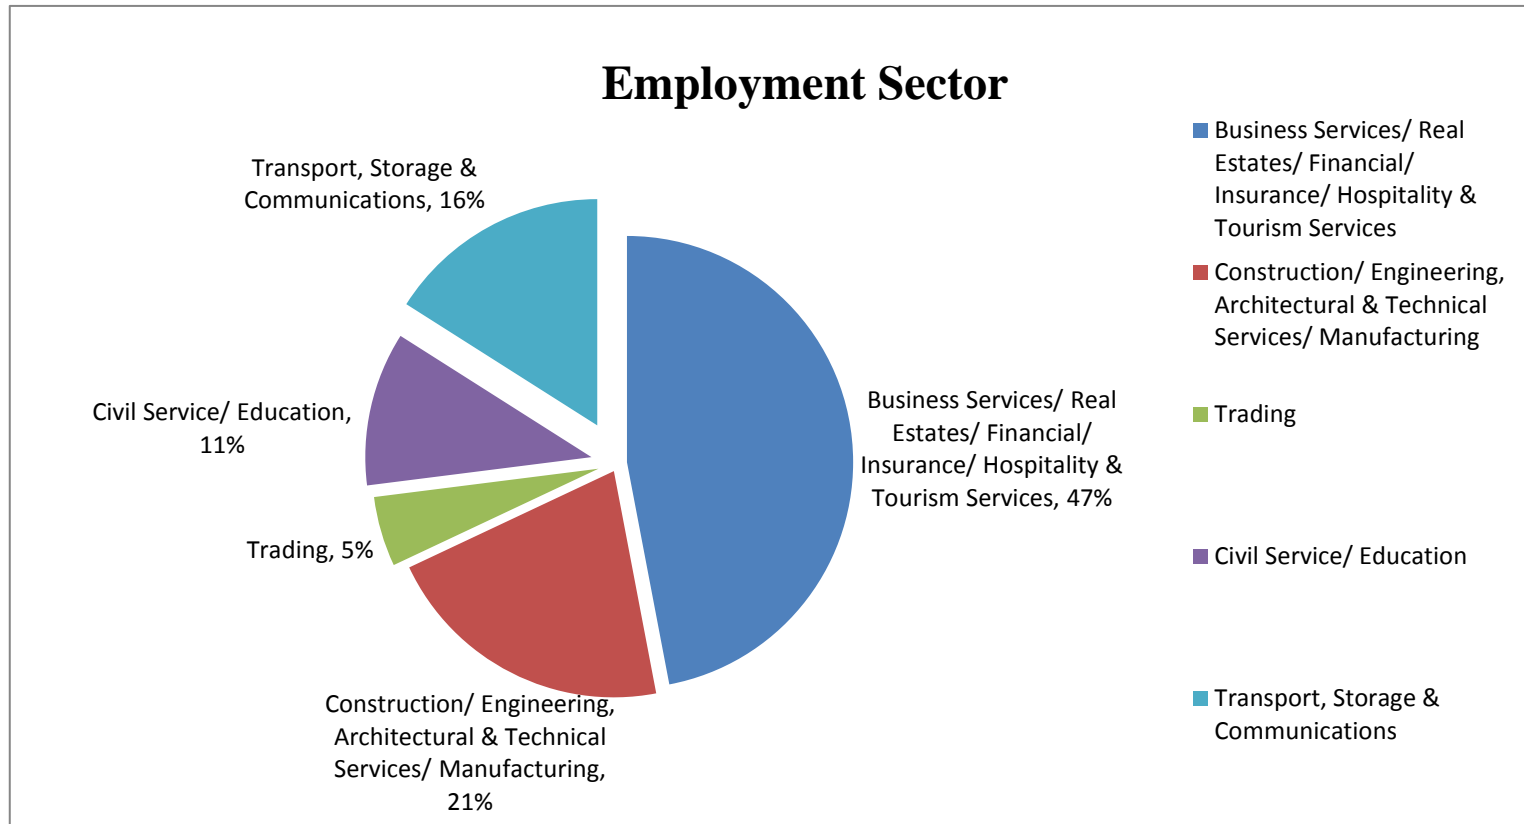

Graduate Employment Statistics of BEngCE 2016 Graduates

Cut-off date of the Survey: 31 December 2016