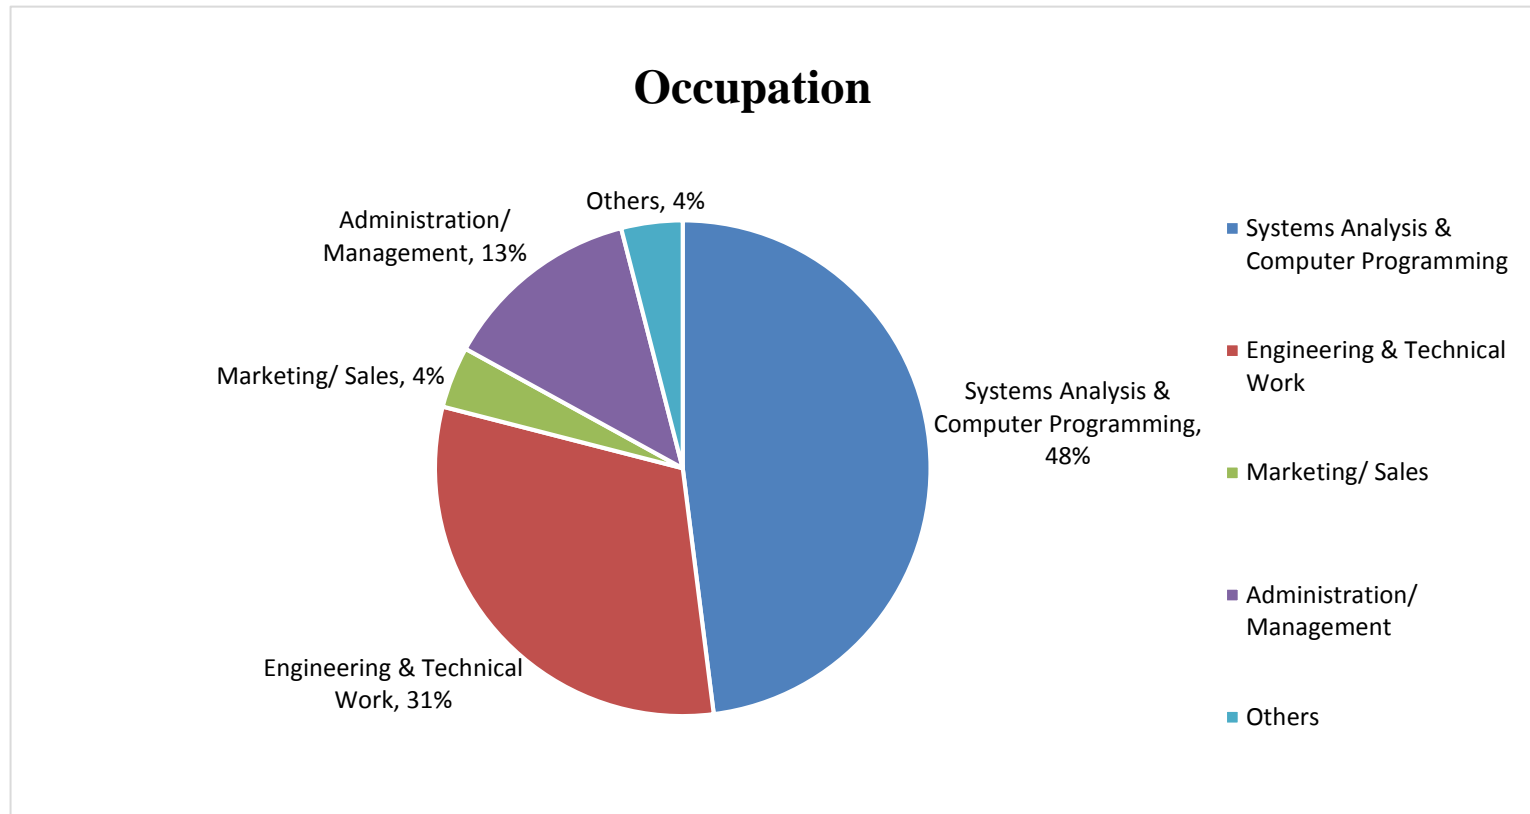

## Graduate Employment Statistics of BEngCE 2017 Graduates

*Cut-off date of the Survey: 31 December 2017*