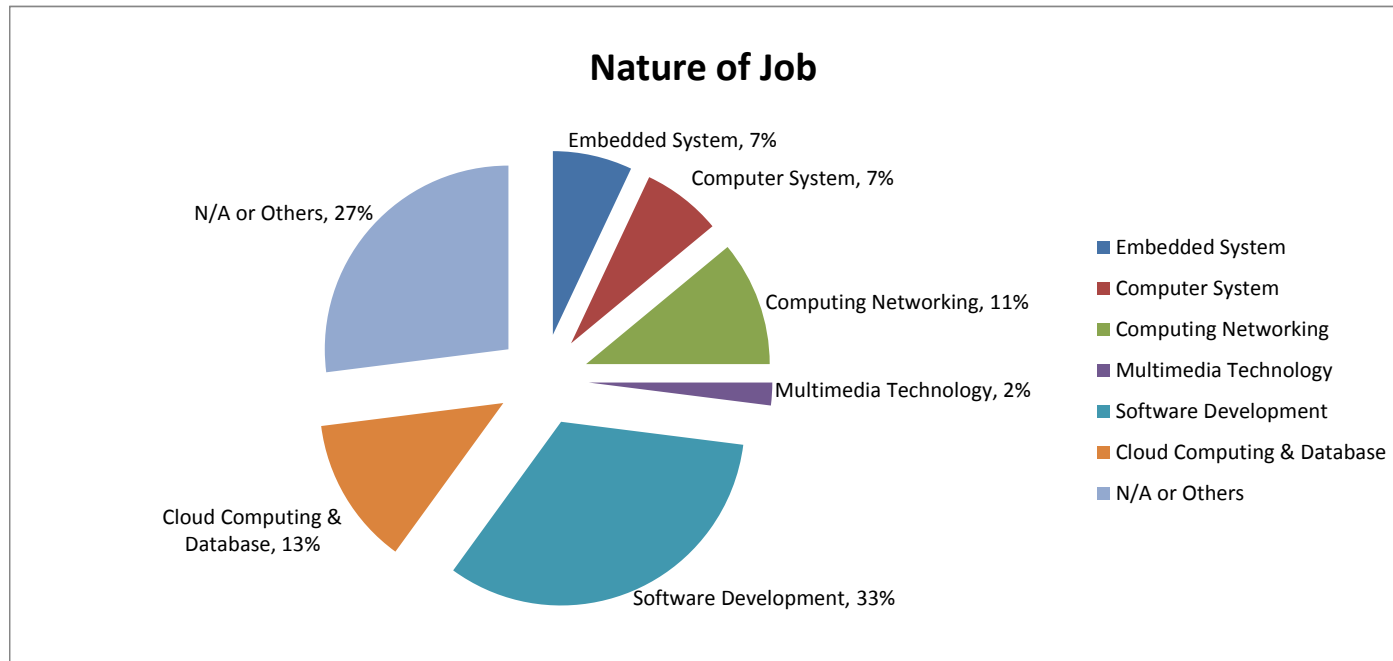

## Graduate Employment Statistics of BEngCE 2015 Graduates

Remark: The statistics are extracted from Employment Survey of EE 2015 Graduates conducted by the Department of Electronic Engineering in November 2015.