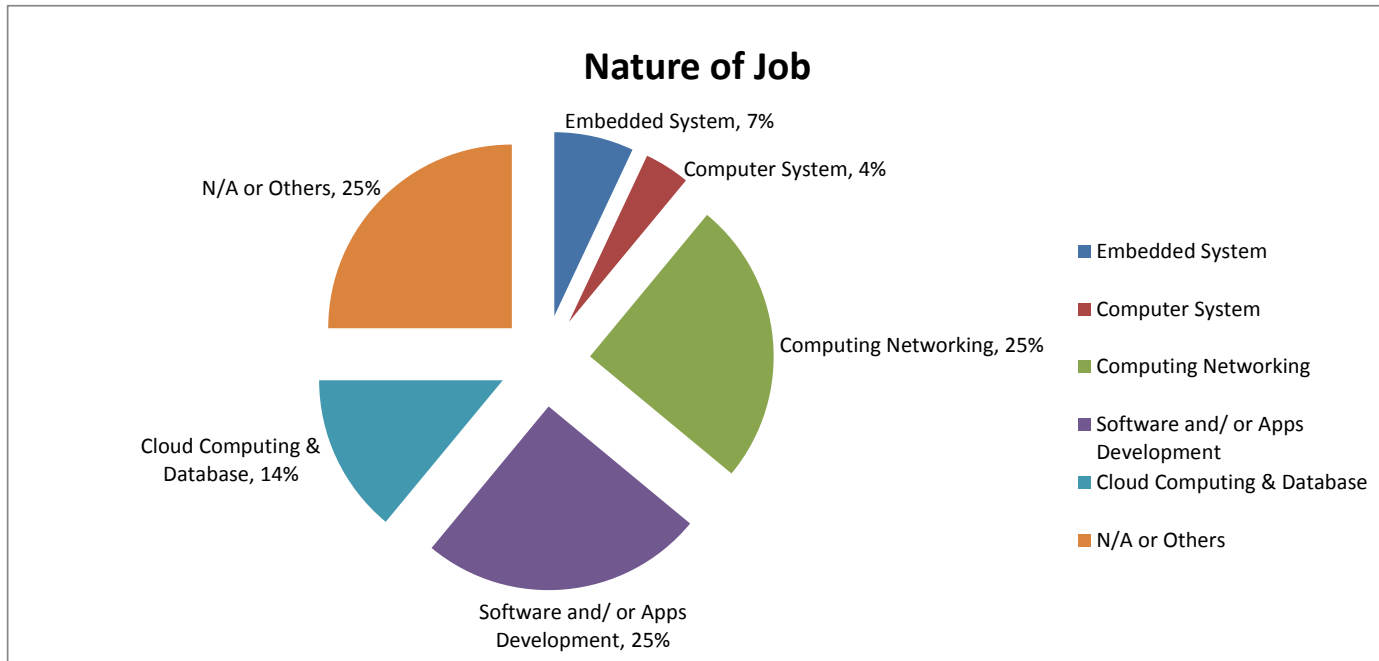

Graduate Employment Statistics of BEngCE 2016 Graduates

Remark: The statistics are extracted from Employment Survey of EE 2016 Graduates conducted by the Department of Electronic Engineering in November 2016.