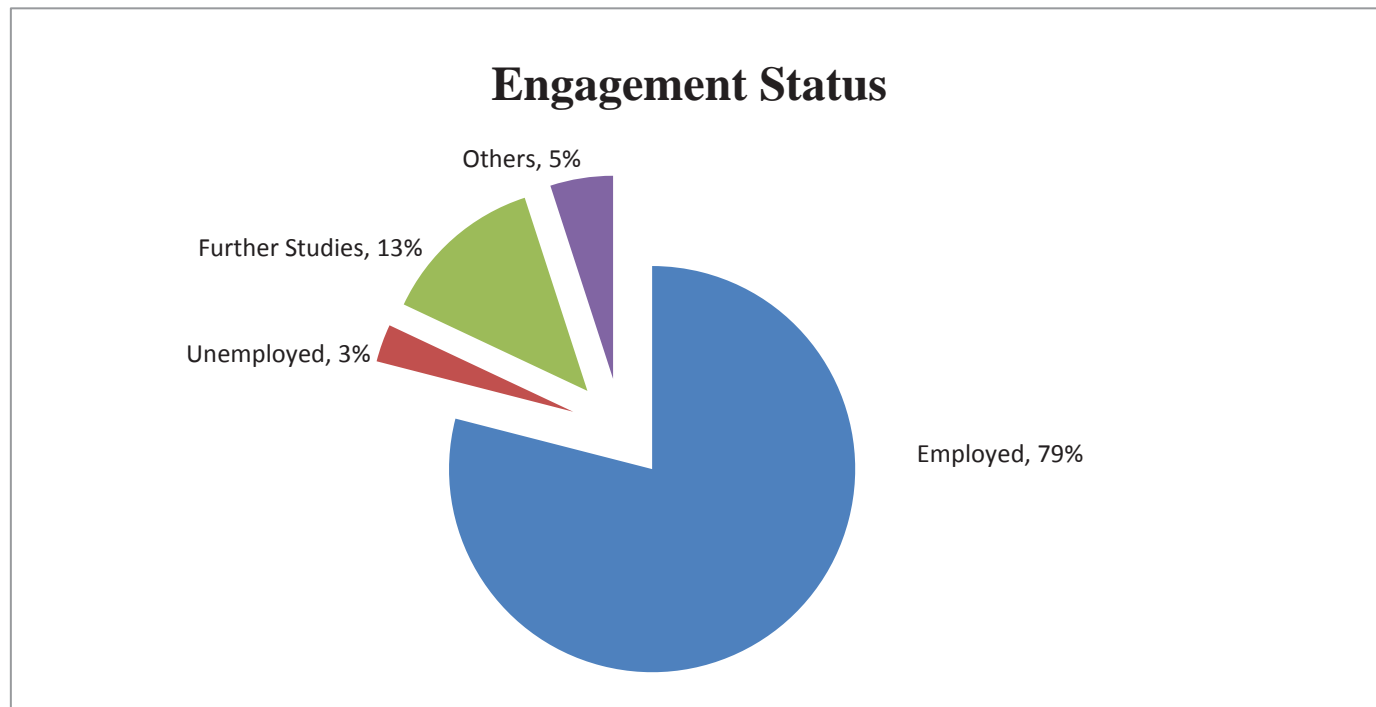

Graduate Employment Statistics of BEngECE 2015 Graduates

Cut-off date of the Survey: 31 December 2015