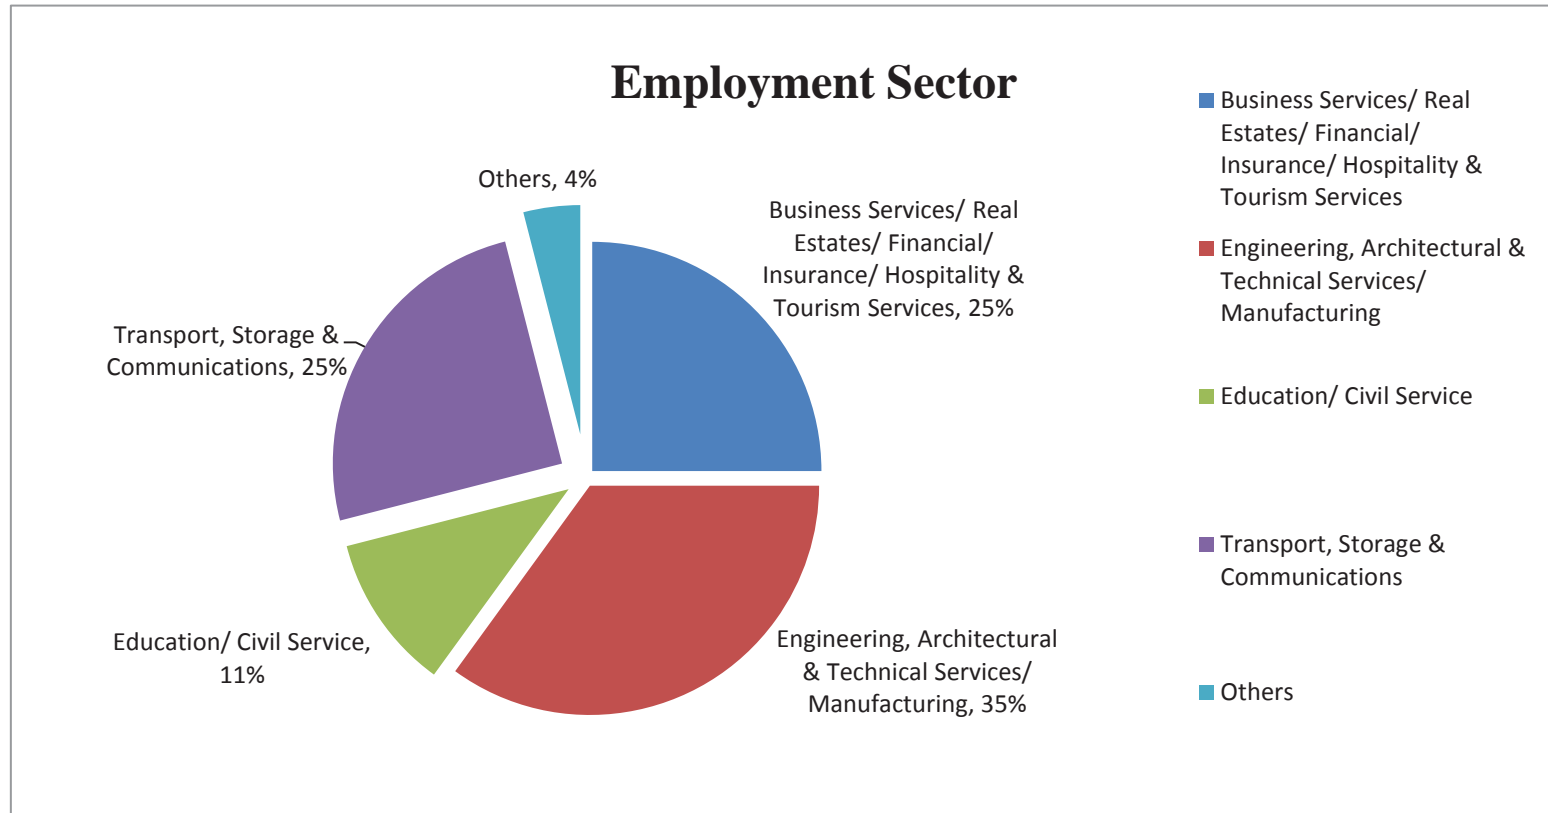

Graduate Employment Statistics of BEngECE 2015 Graduates

Cut-off date of the Survey: 31 December 2015