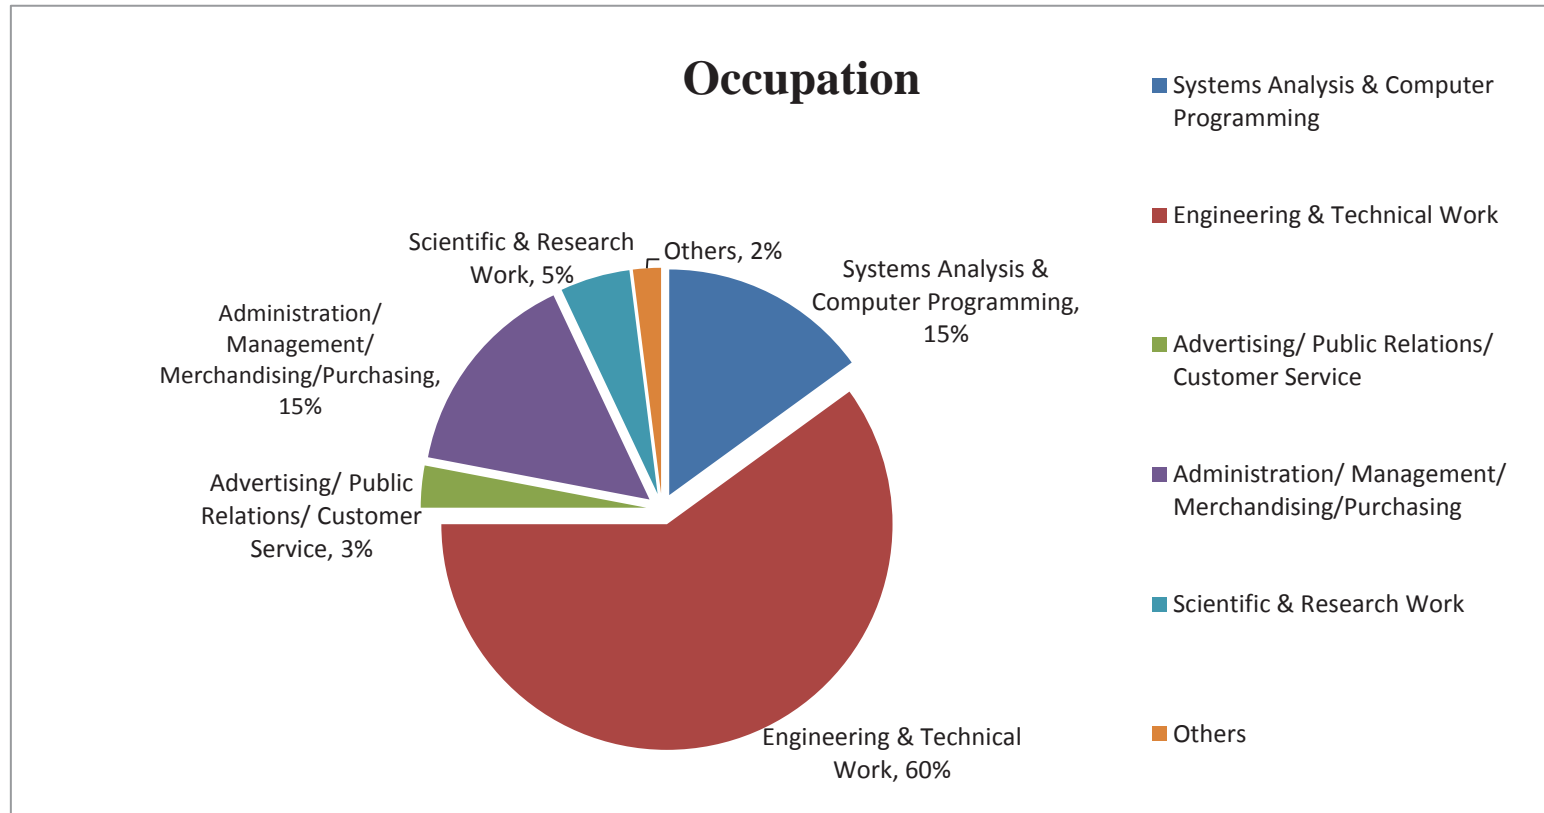

## Graduate Employment Statistics of BEngECE 2015 Graduates

*Cut-off date of the Survey: 31 December 2015*