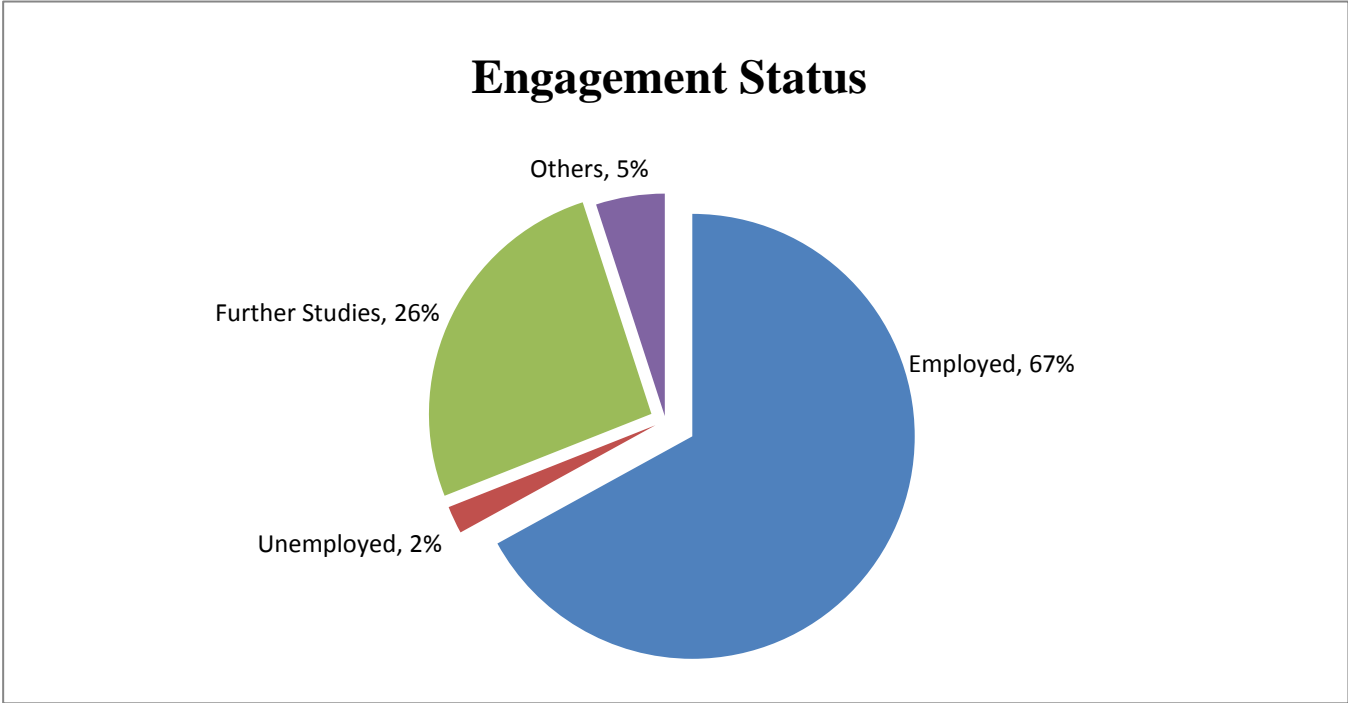

# Graduate Employment Statistics of BEngECE 2016 Graduates

*Cut-off date of the Survey: 31 December 2016*