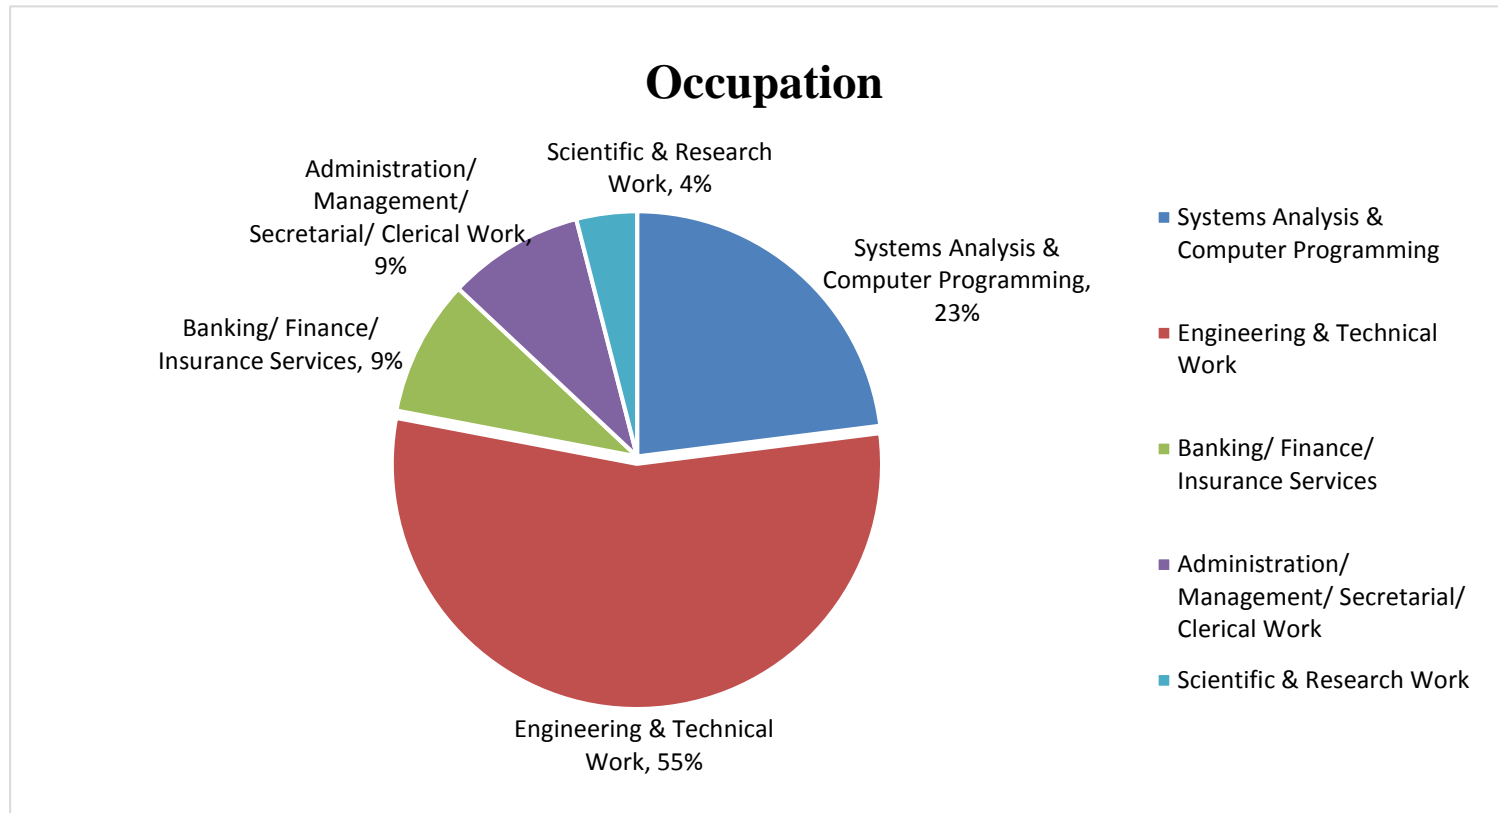

Graduate Employment Statistics of BEngECE 2016 Graduates

Cut-off date of the Survey: 31 December 2016