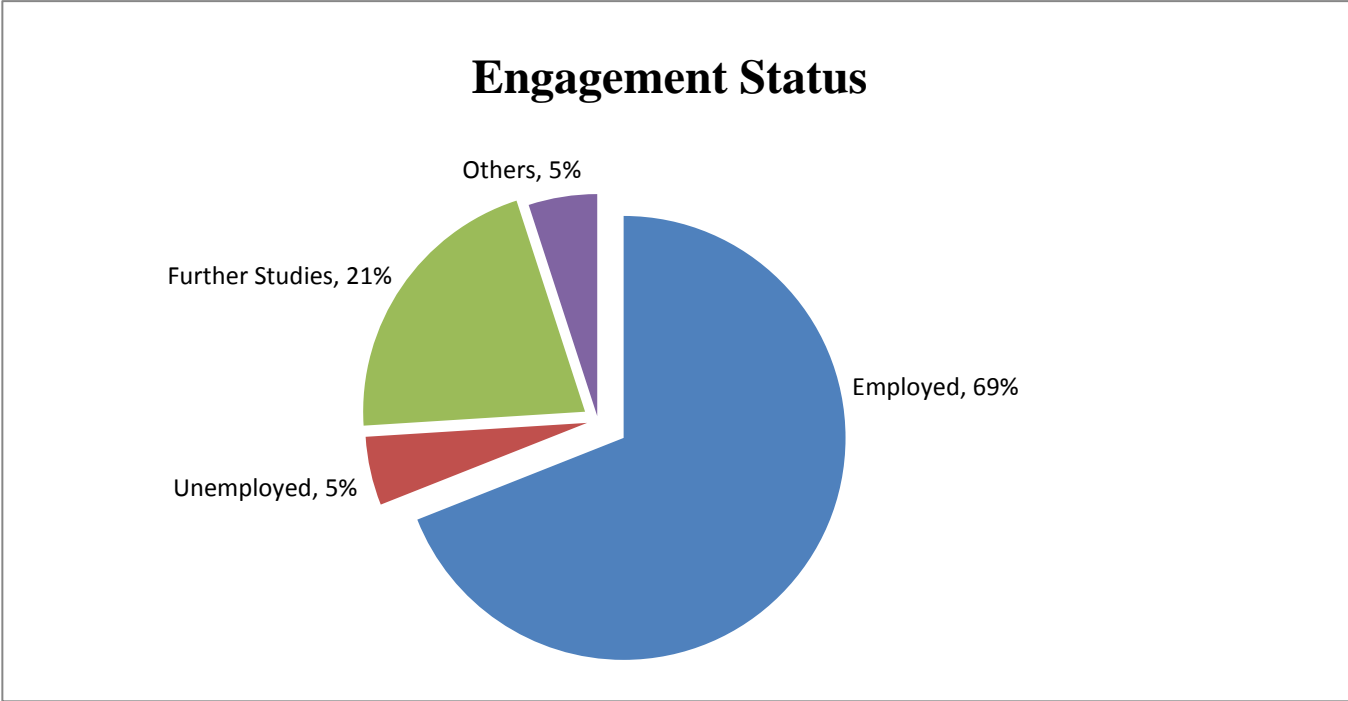

Graduate Employment Statistics of BEngECE 2017 Graduates

Cut-off date of the Survey: 31 December 2017