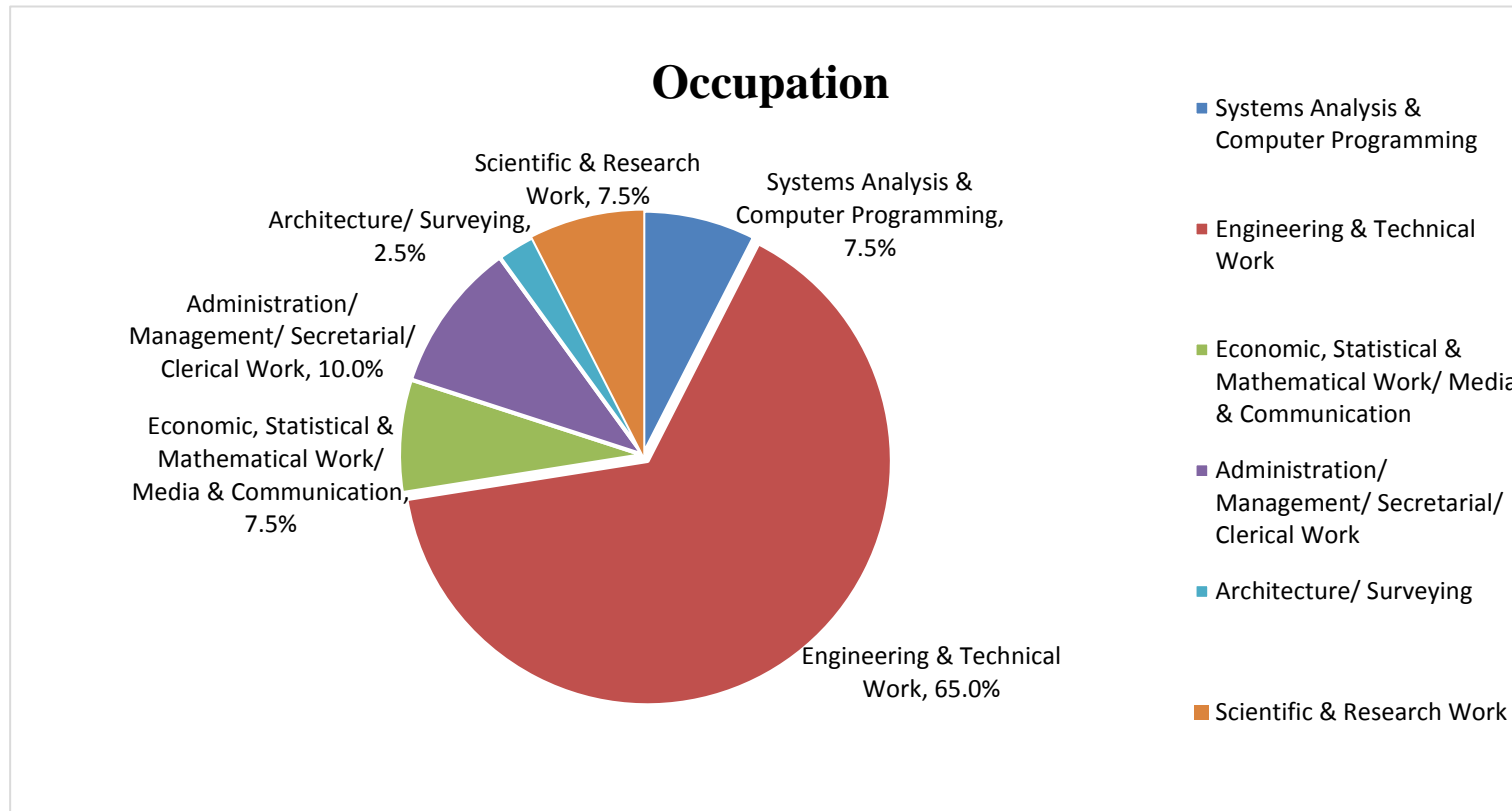

Graduate Employment Statistics of BEngECE 2017 Graduates

Cut-off date of the Survey: 31 December 2017