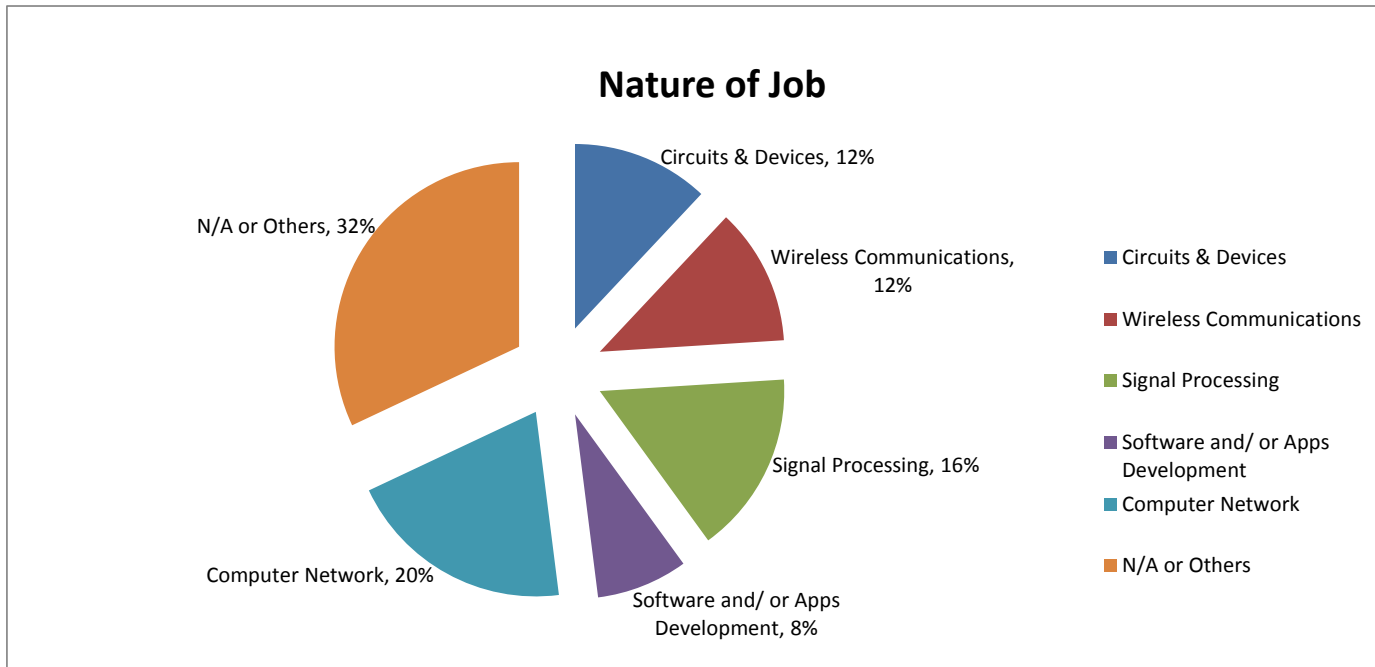

Graduate Employment Statistics of BEngECE 2016 Graduates

Remark: The statistics are extracted from Employment Survey of EE 2016 Graduates conducted by the Department of Electronic Engineering in November 2016.