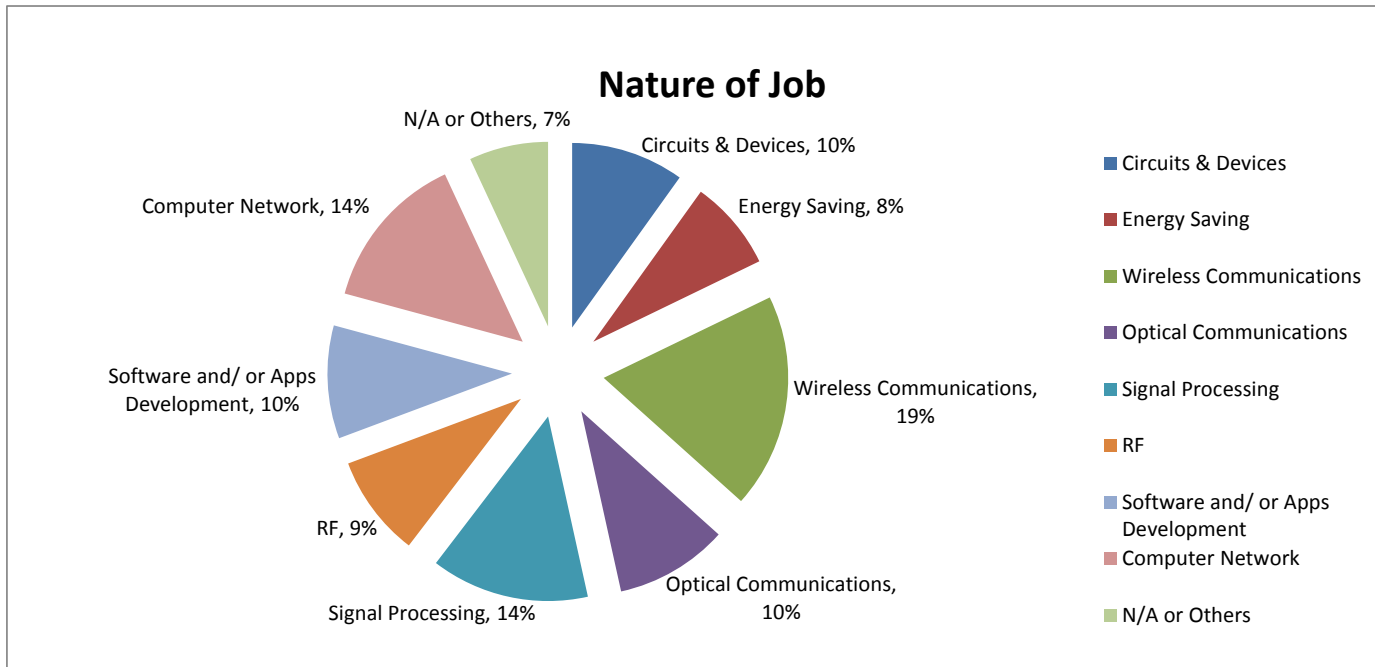

Graduate Employment Statistics of BEngECE 2017 Graduates

Remark: The statistics are extracted from Employment Survey of EE 2017 Graduates conducted by the Department of Electronic Engineering in November 2017.