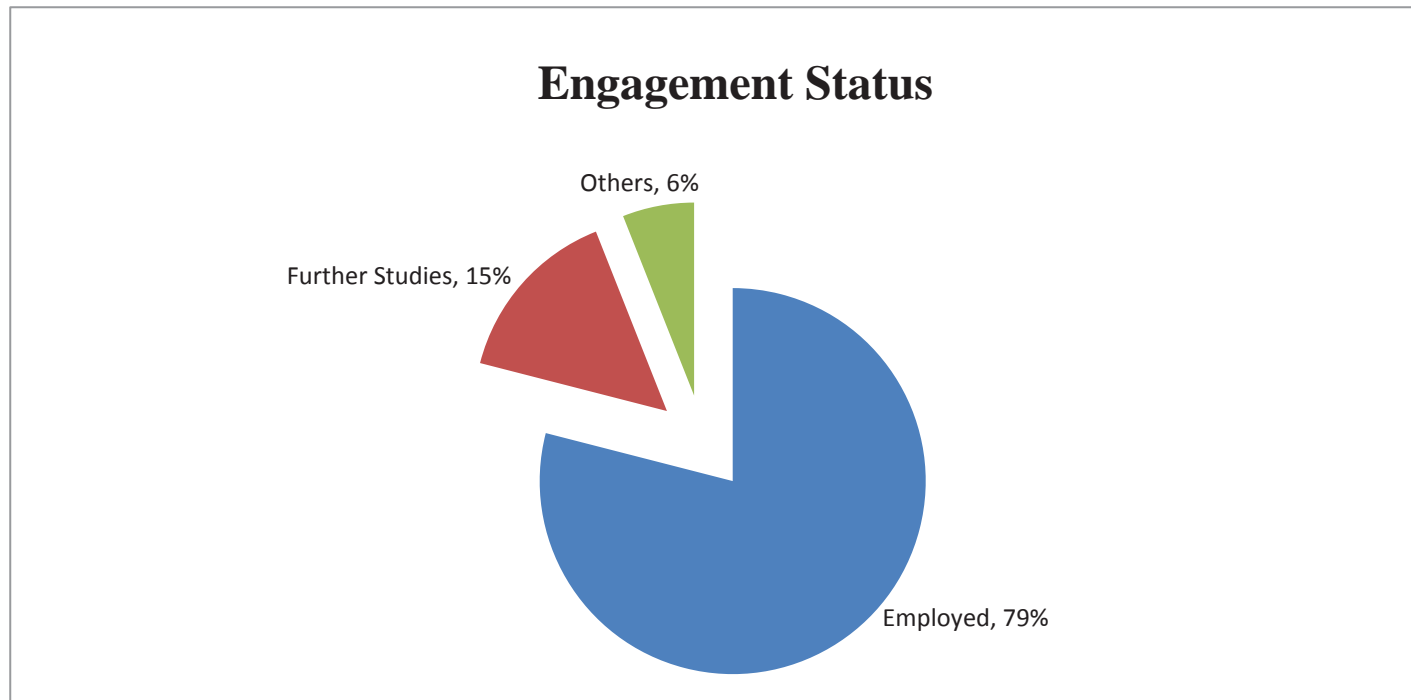

Graduate Employment Statistics of BEngIE 2015 Graduates

Cut-off date of the Survey: 31 December 2015