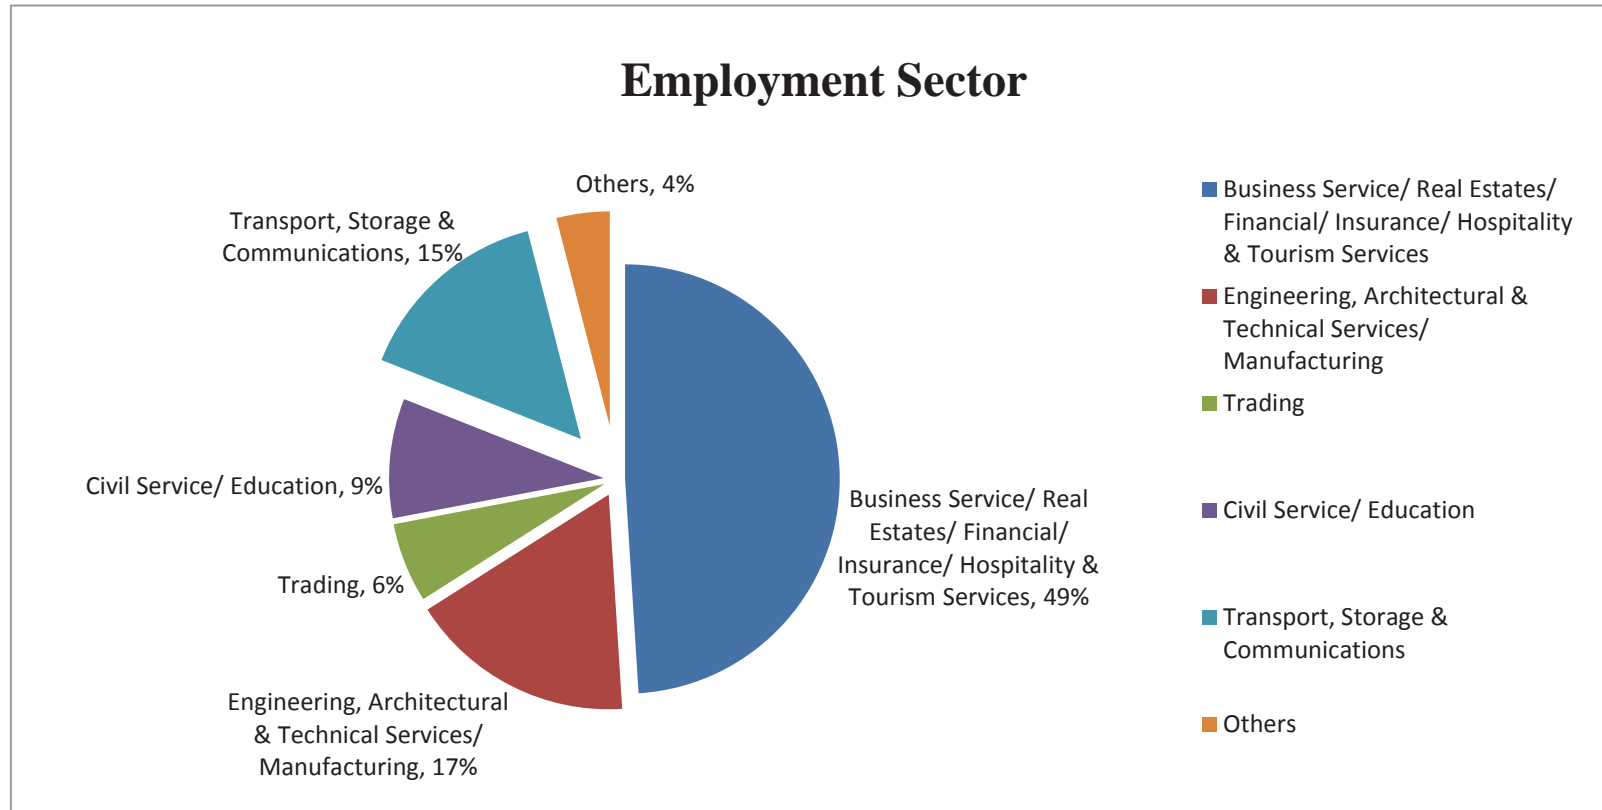

Graduate Employment Statistics of BEngIE 2015 Graduates

Cut-off date of the Survey: 31 December 2015