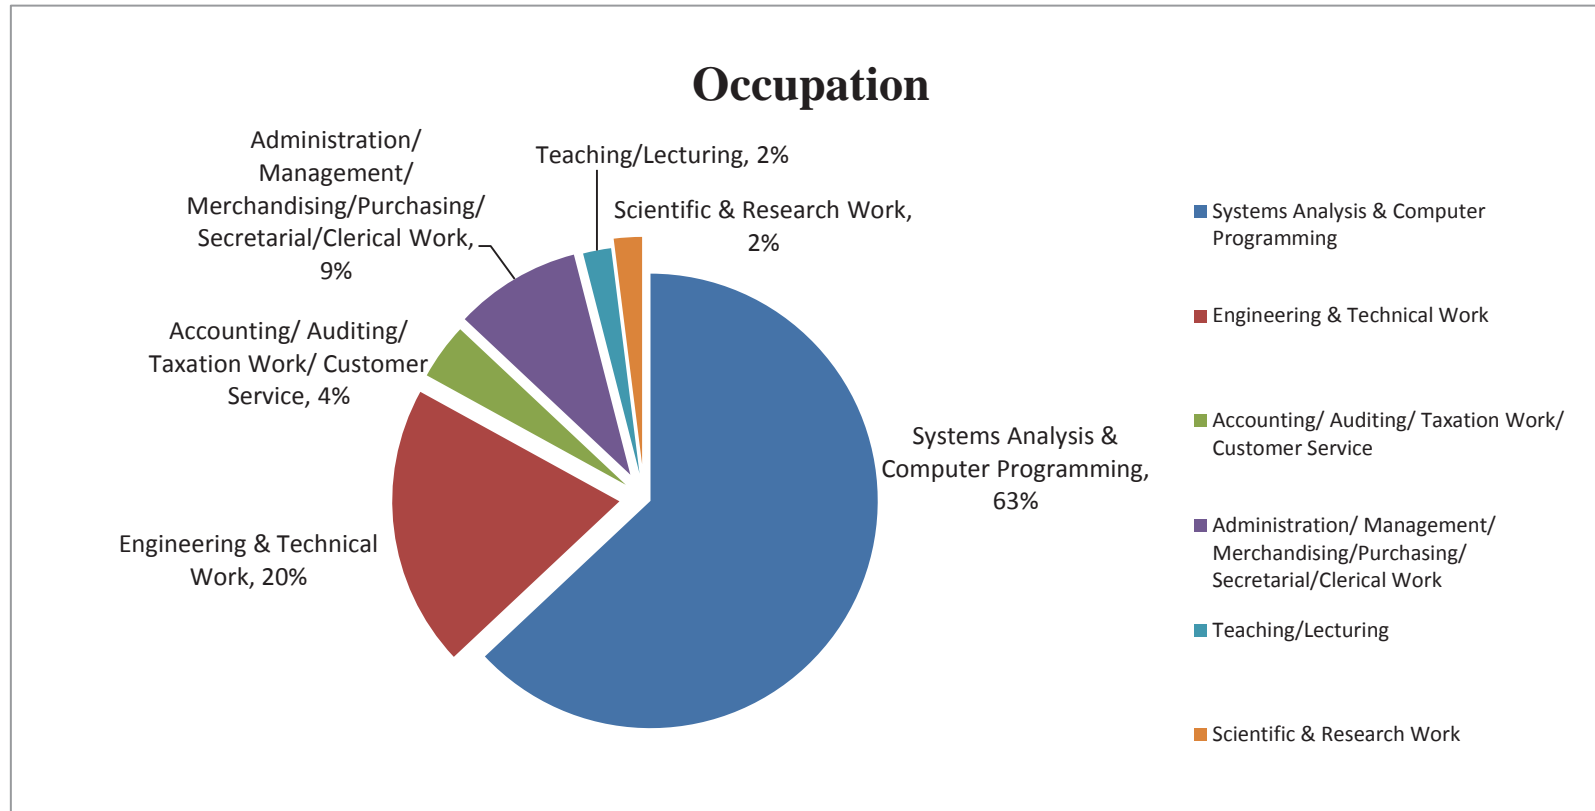

Graduate Employment Statistics of BEngIE 2015 Graduates

Cut-off date of the Survey: 31 December 2015