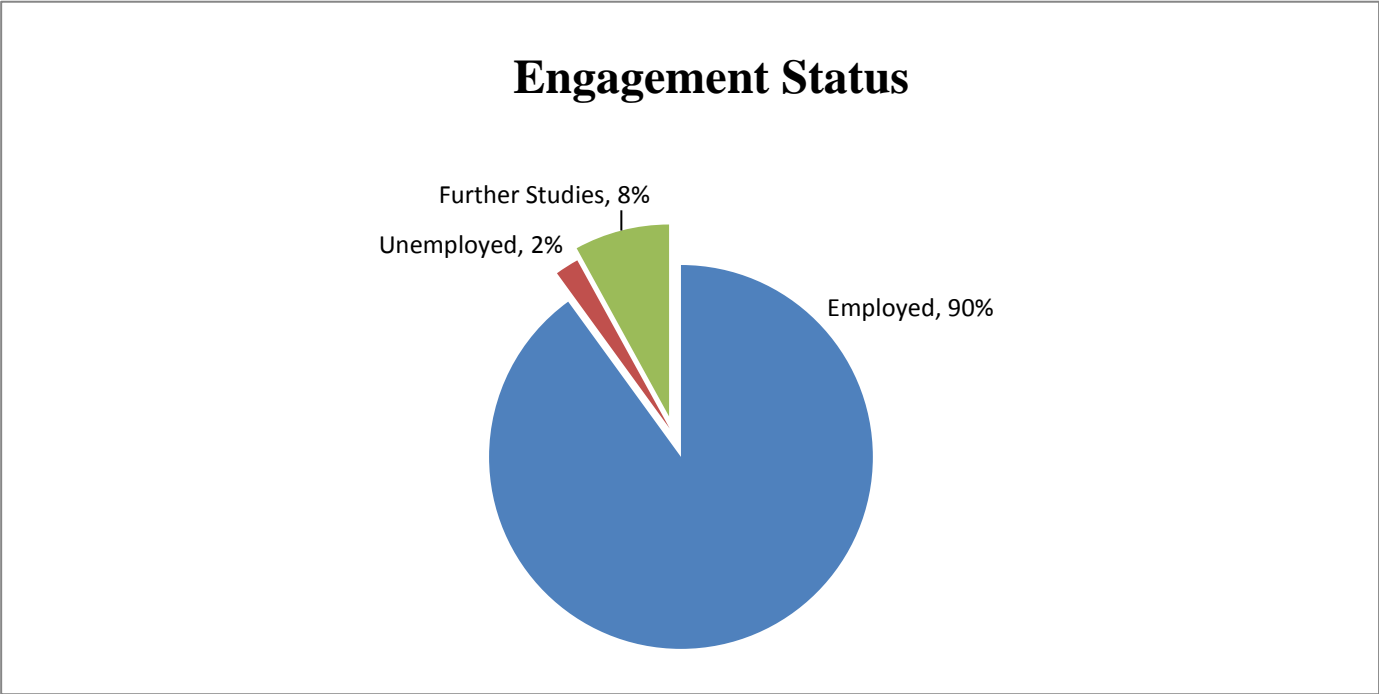

Graduate Employment Statistics of BEngIE 2016 Graduates

Cut-off date of the Survey: 31 December 2016