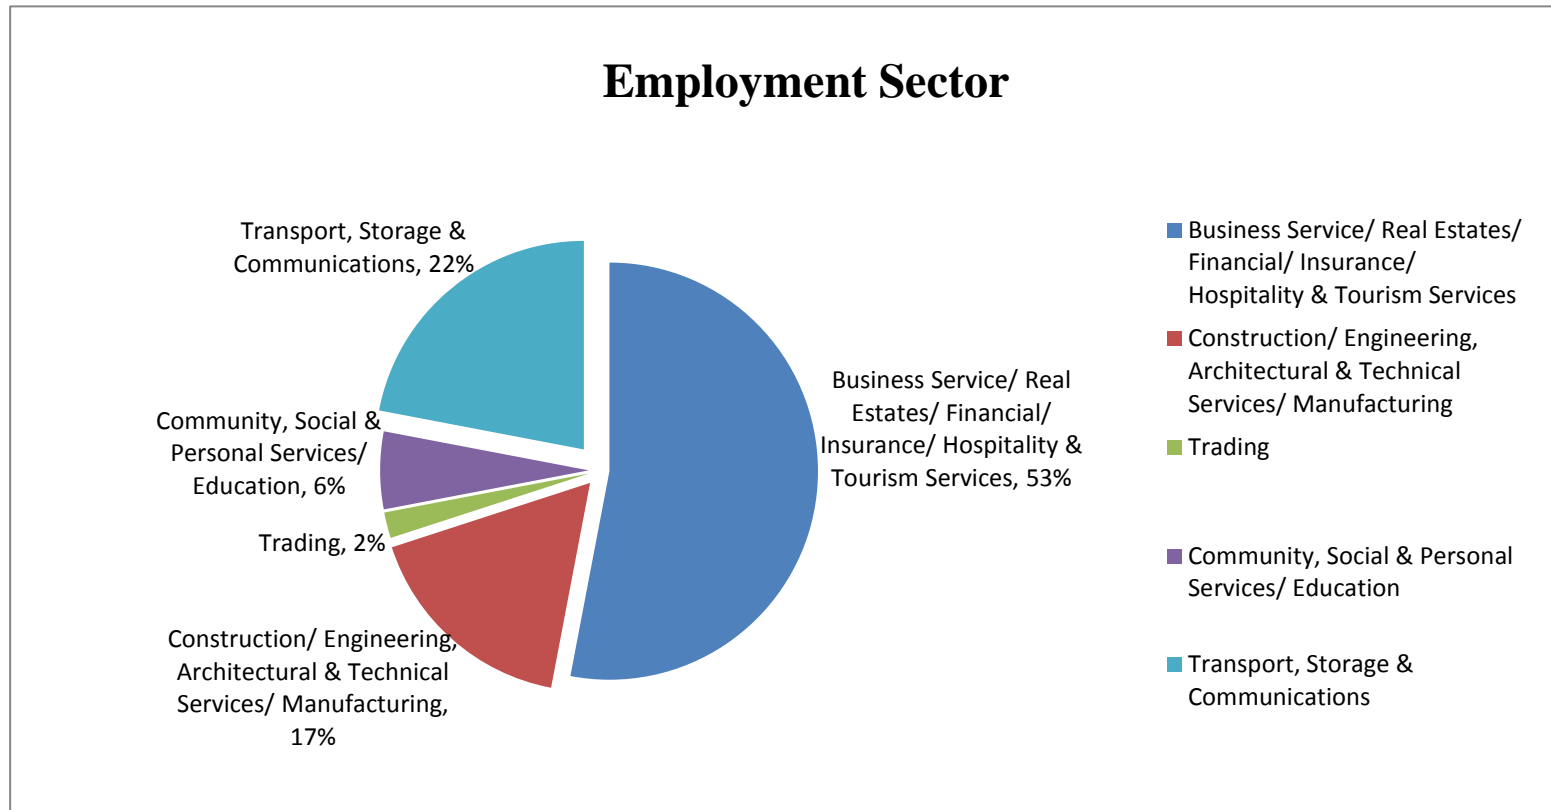

Graduate Employment Statistics of BEngIE 2016 Graduates

Cut-off date of the Survey: 31 December 2016