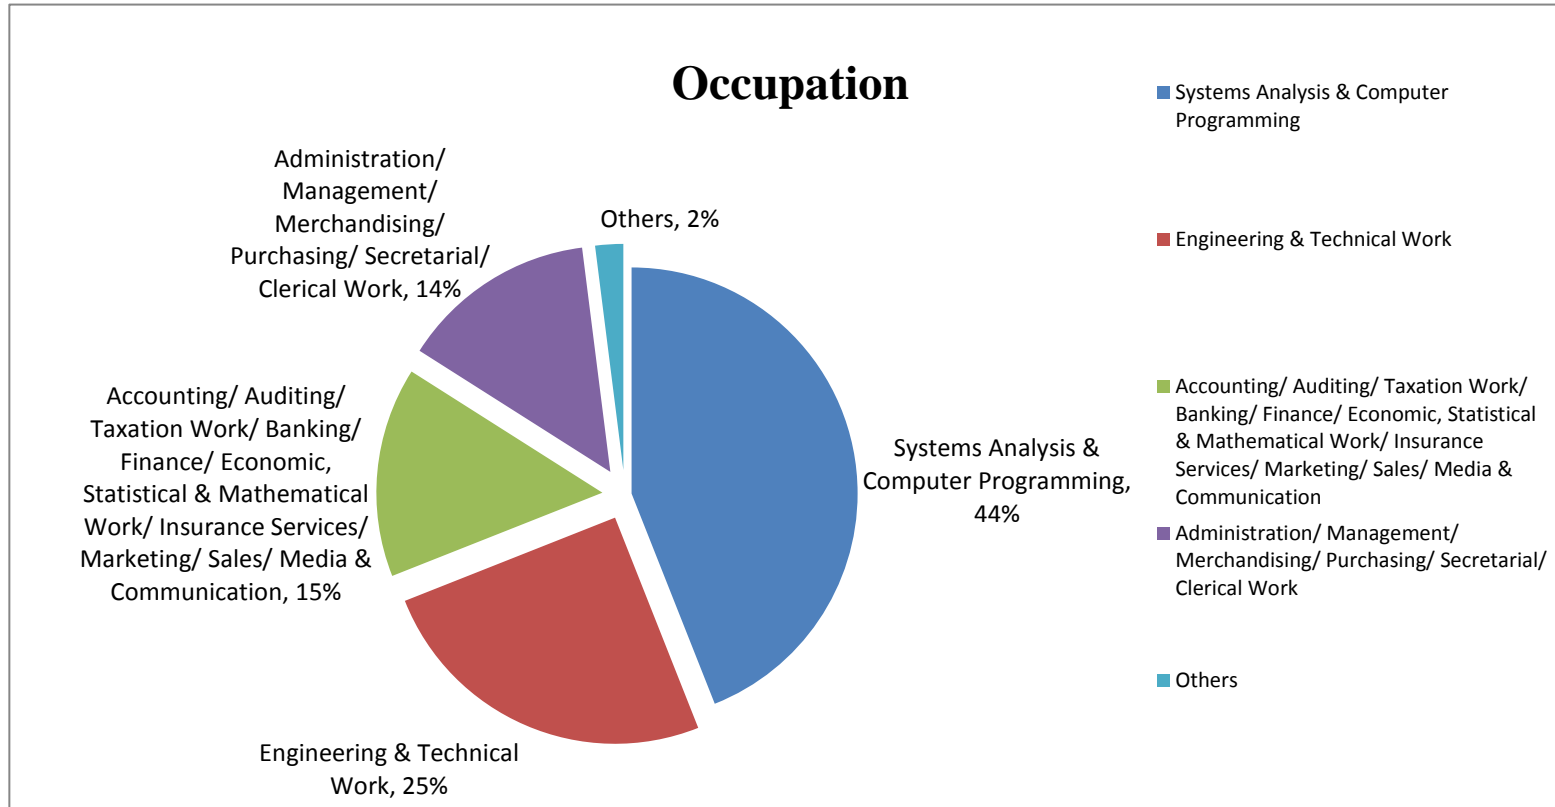

Graduate Employment Statistics of BEngIE 2016 Graduates

Cut-off date of the Survey: 31 December 2016