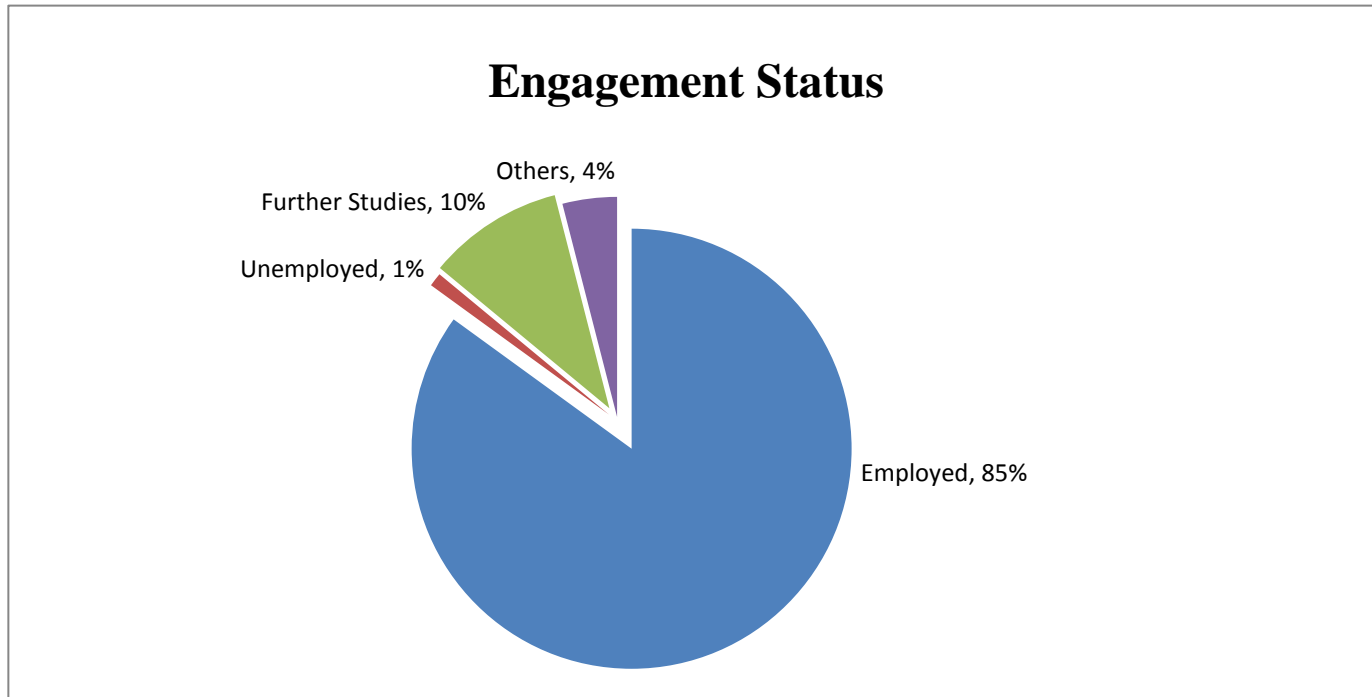

Graduate Employment Statistics of BEngIE 2017 Graduates

Cut-off date of the Survey: 31 December 2017