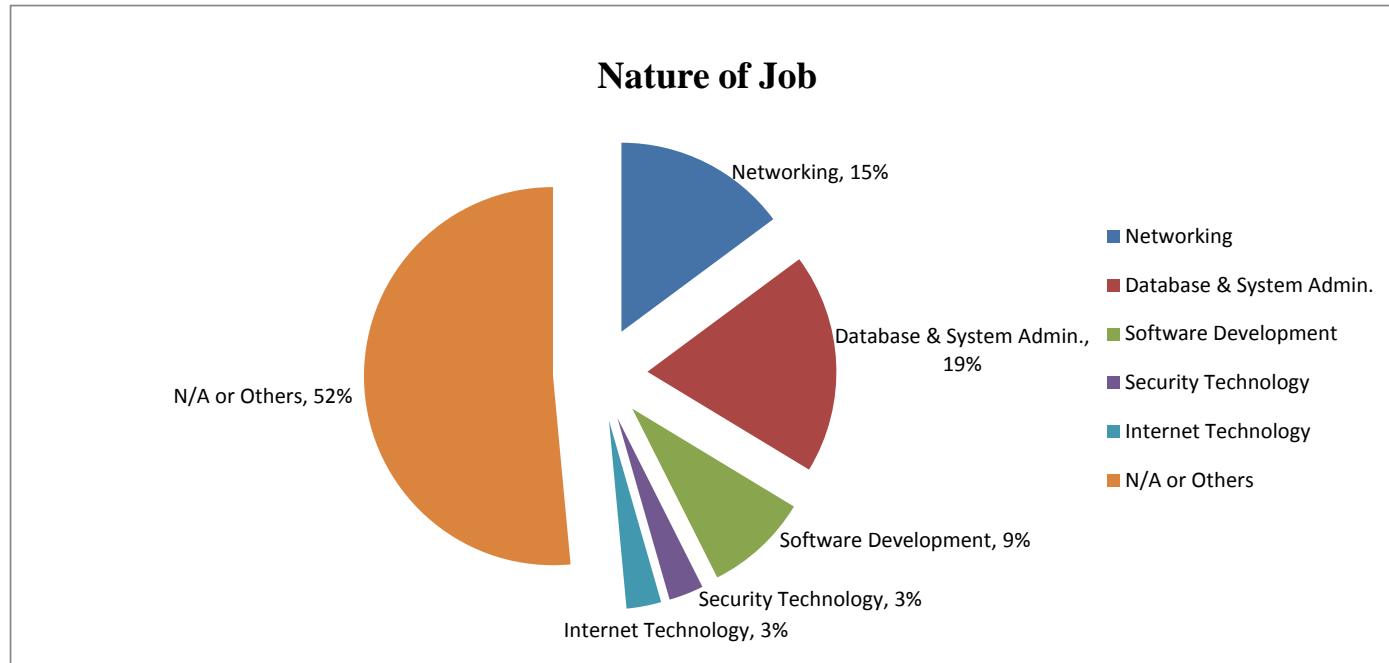

Graduate Employment Statistics of BEngIE 2015 Graduates

Remark: The statistics are extracted from Employment Survey of EE 2015 Graduates conducted by the Department of Electronic Engineering in November 2015.