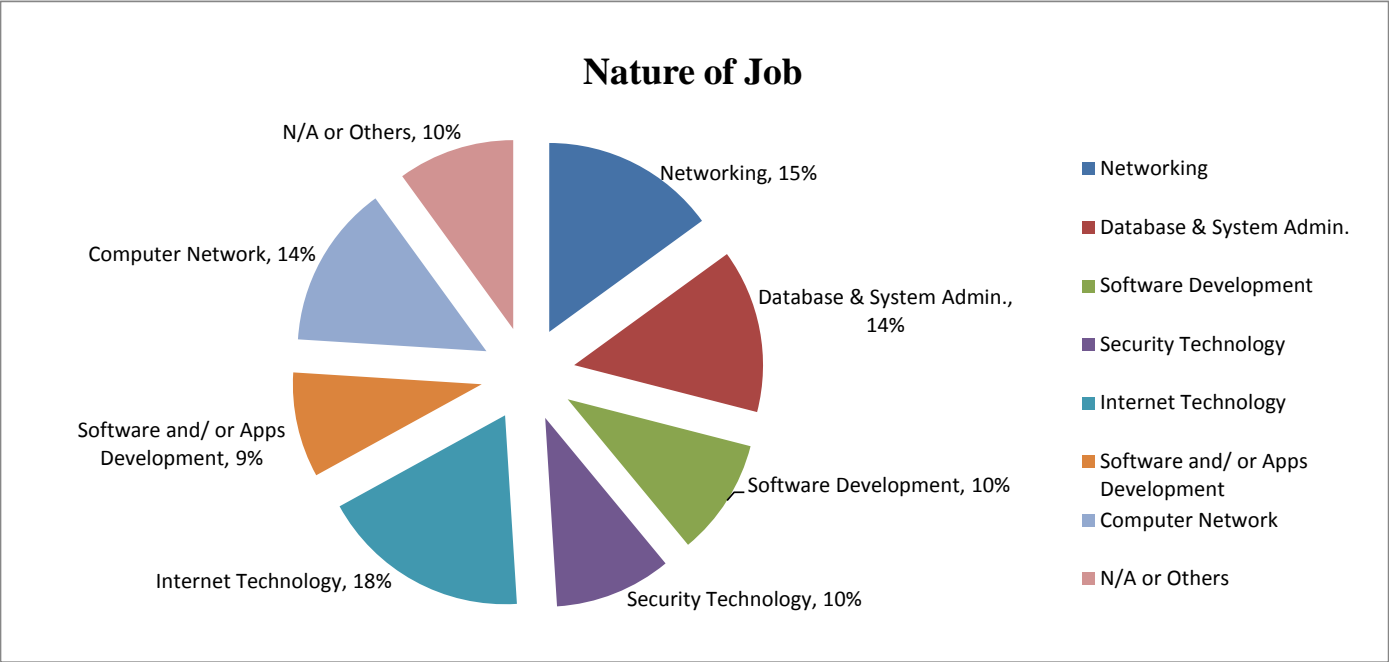

Graduate Employment Statistics of BEngIE 2016 Graduates

Remark: The statistics are extracted from Employment Survey of EE 2016 Graduates conducted by the Department of Electronic Engineering in November 2016.