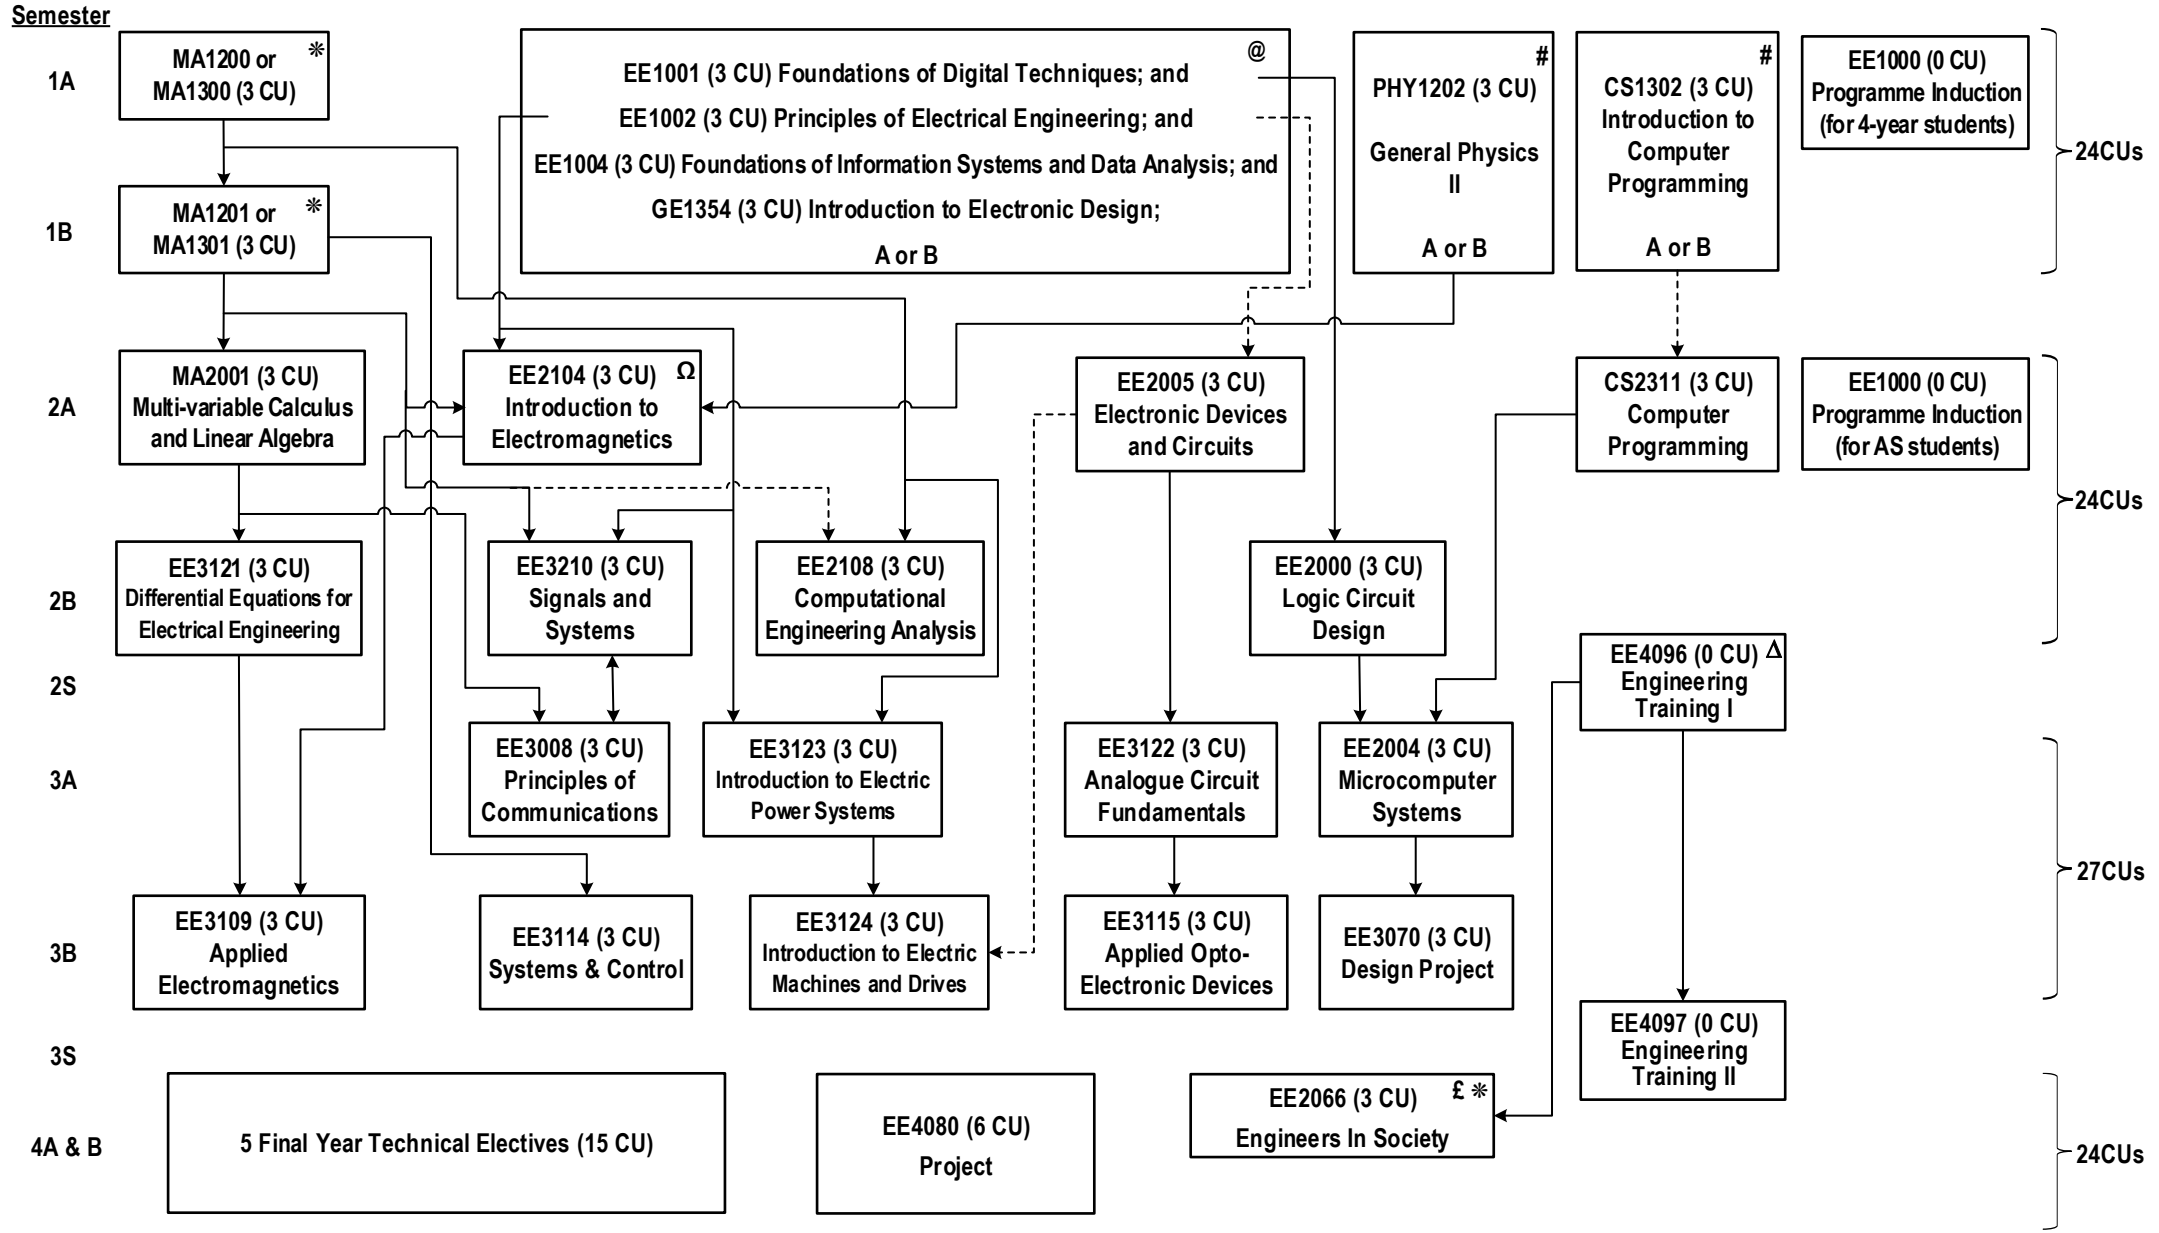

Structure and Flowchart for BEng in Electronic and Electrical Engineering 2021/22 Entering Major ✕

Last updated on 13 Nov 2020

→ Pre-requisite
 - - - - -> Pre-cursor
 ↔ Co-requisite

* College-specified GE courses
 Δ CS2311 or EE2000 or EE2005 are the pre-requisite for EE4096
 Ω MA1201 or MA1301 & EE1002 or PHY1202 are the pre-requisite for EE2104
 £ Major Requirement for ASI/II

College requirement
 @ Major Requirement (Level 1): applicable to Normative 4-year degree students only
 ✕ Excluding Gateway Education Requirements in English, Chinese Civilization and Area Requirements