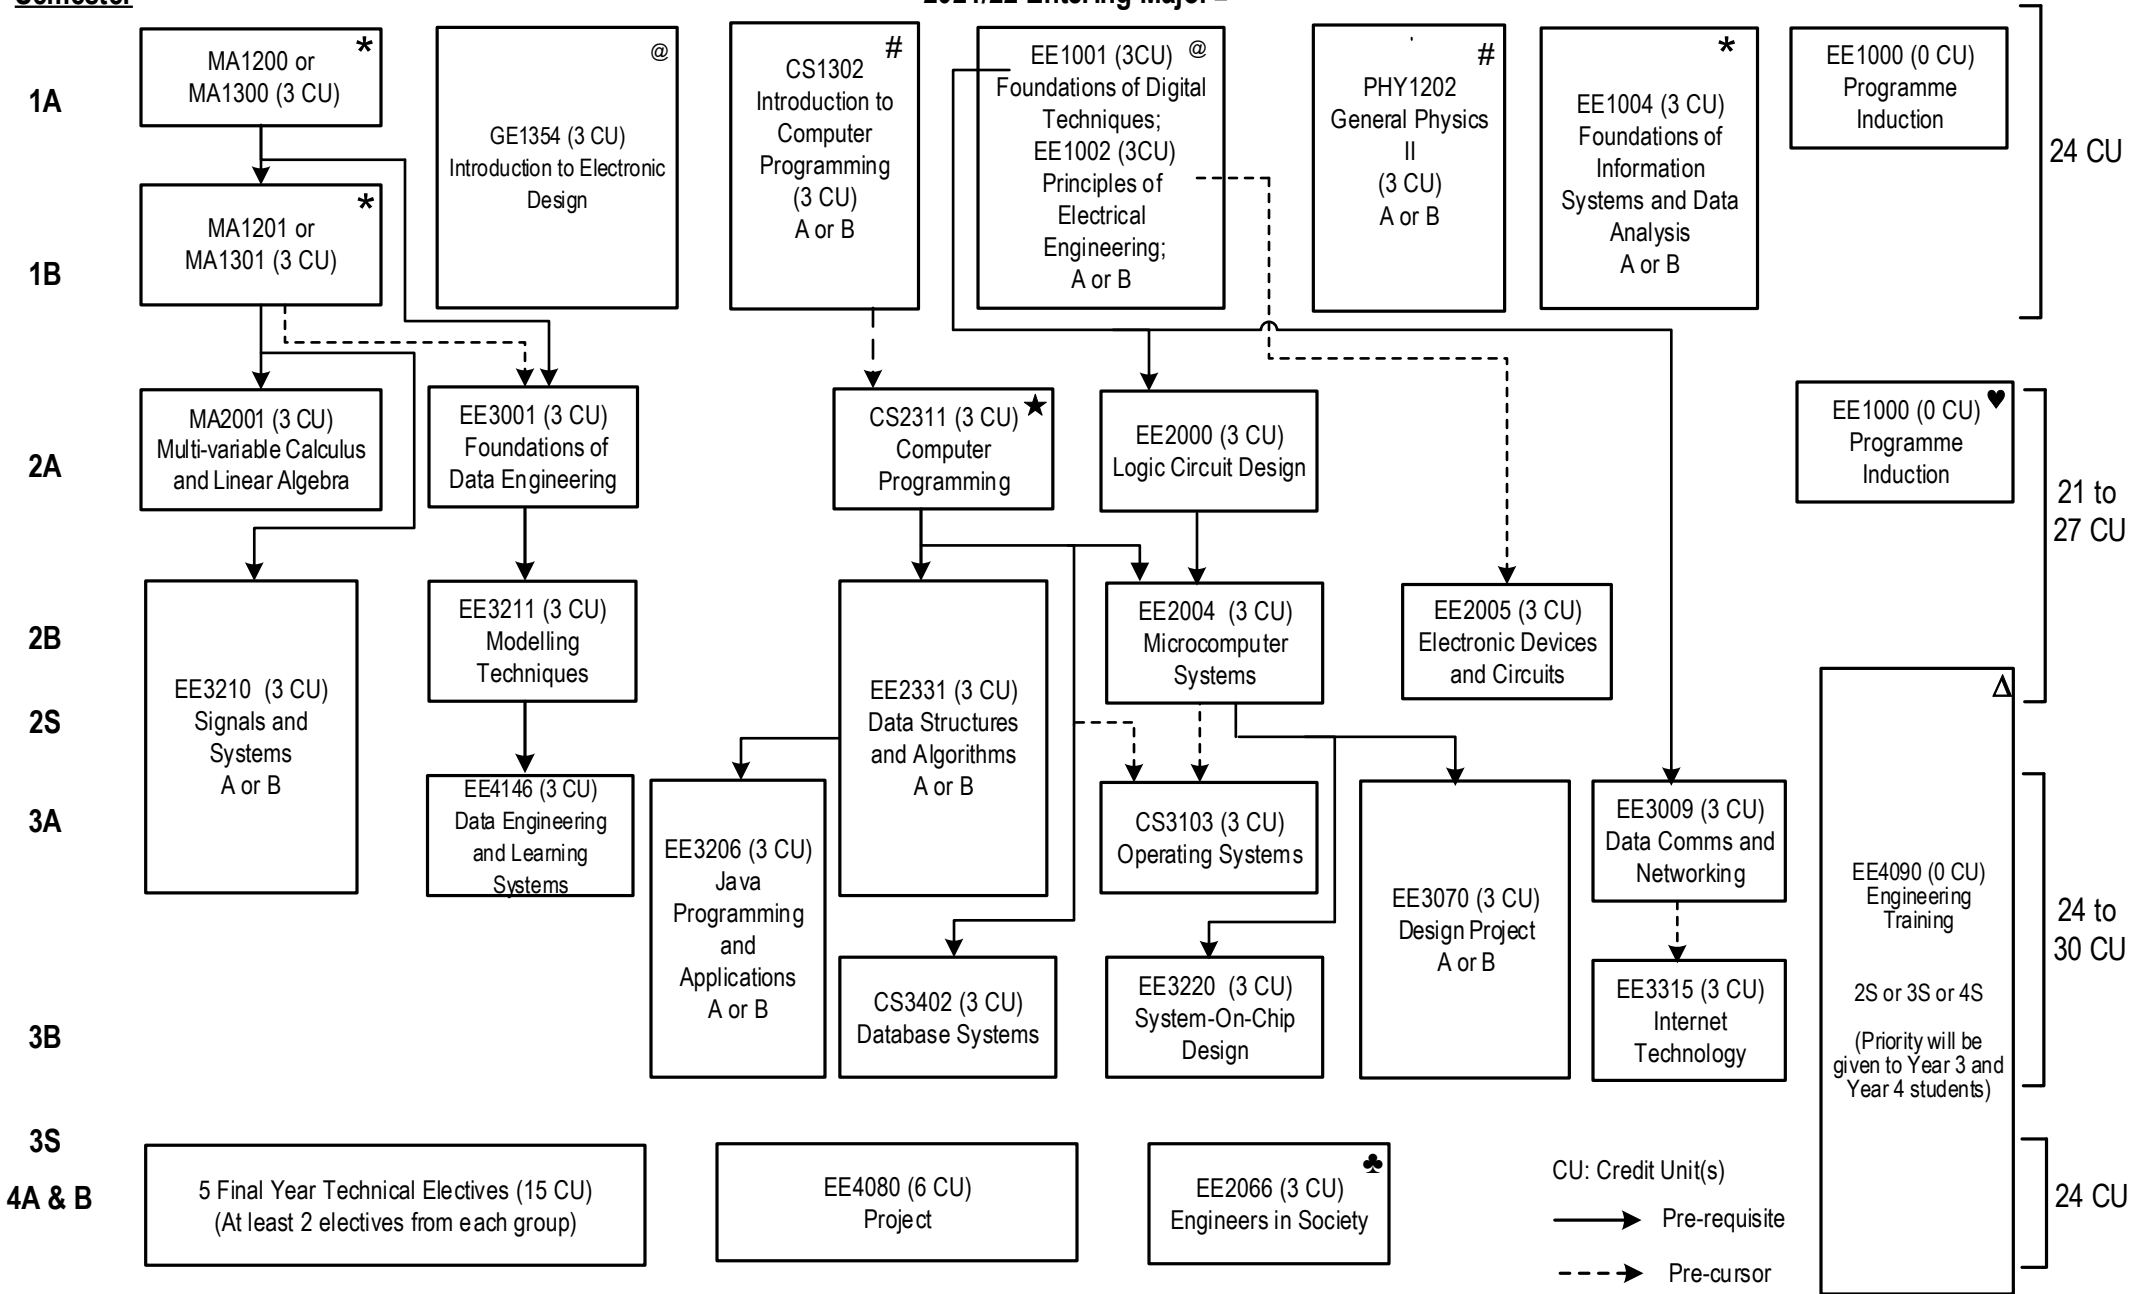

# Structure and Flowchart for BEng in Computer and Data Engineering 2021/22 Entering Major

Updated on: 3 May 2021

**Semester**

- # College Requirements                      \* College-specified GE courses                      @Major Requirement (Level 1): applicable to Normative 4-year degree students only
- ✘ Excluding Gateway Education Requirements in English, Chinese Civilization and Area Requirements                      ♥ Applicable to ASI & II students                      ★ Not applicable to ASII students
- Δ Pre-requisite for EE4090: CS2311 and (EE2000 or EE2301 or EE2005)                      ♣ "College-specified GE Course" for 4-year degree students but "Major Requirement" for AS I/II students