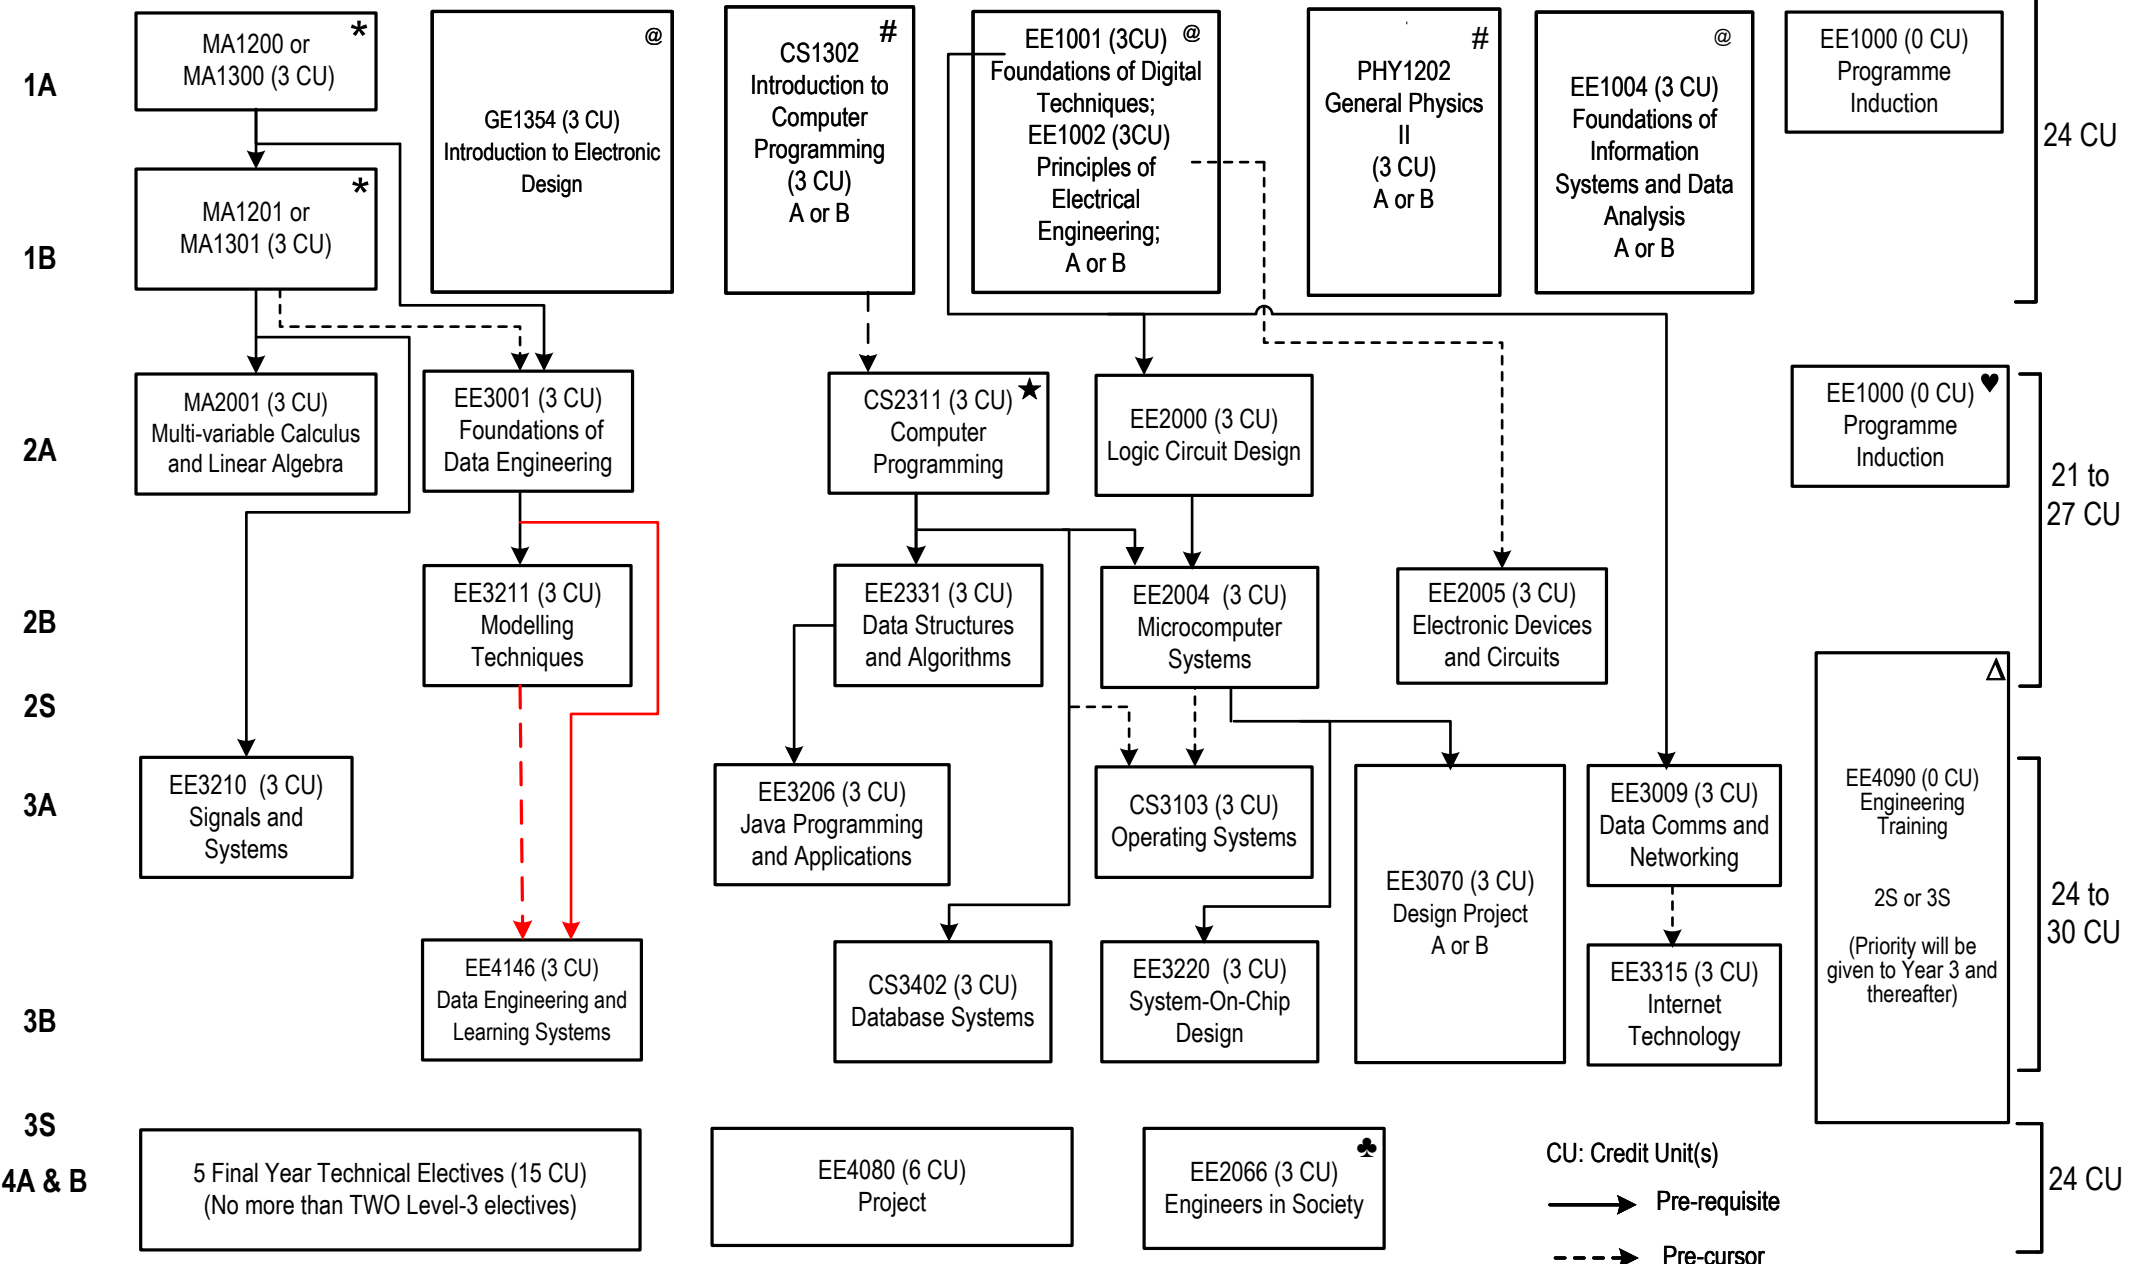

Structure and Flowchart for BEng in Computer and Data Engineering 2023/24 Entering Major

Updated on: 23 August 2023

Semester

4S

College Requirements * College-specified GE courses @ Major Requirement (Level 1): applicable to Normative 4-year degree students only

⊠ Excluding Gateway Education Requirements in English, Chinese Civilization and Area Requirements ♥ Applicable to ASI & II students ★ Not applicable to ASII students

△ Pre-requisite for EE4090: CS2311 and (EE2000 or EE2005) ♣ "College-specified GE Course" for 4-year degree students but "Major Requirement" for AS I/II students

CU: Credit Unit(s)
 ———> Pre-requisite
 - - - -> Pre-cursor