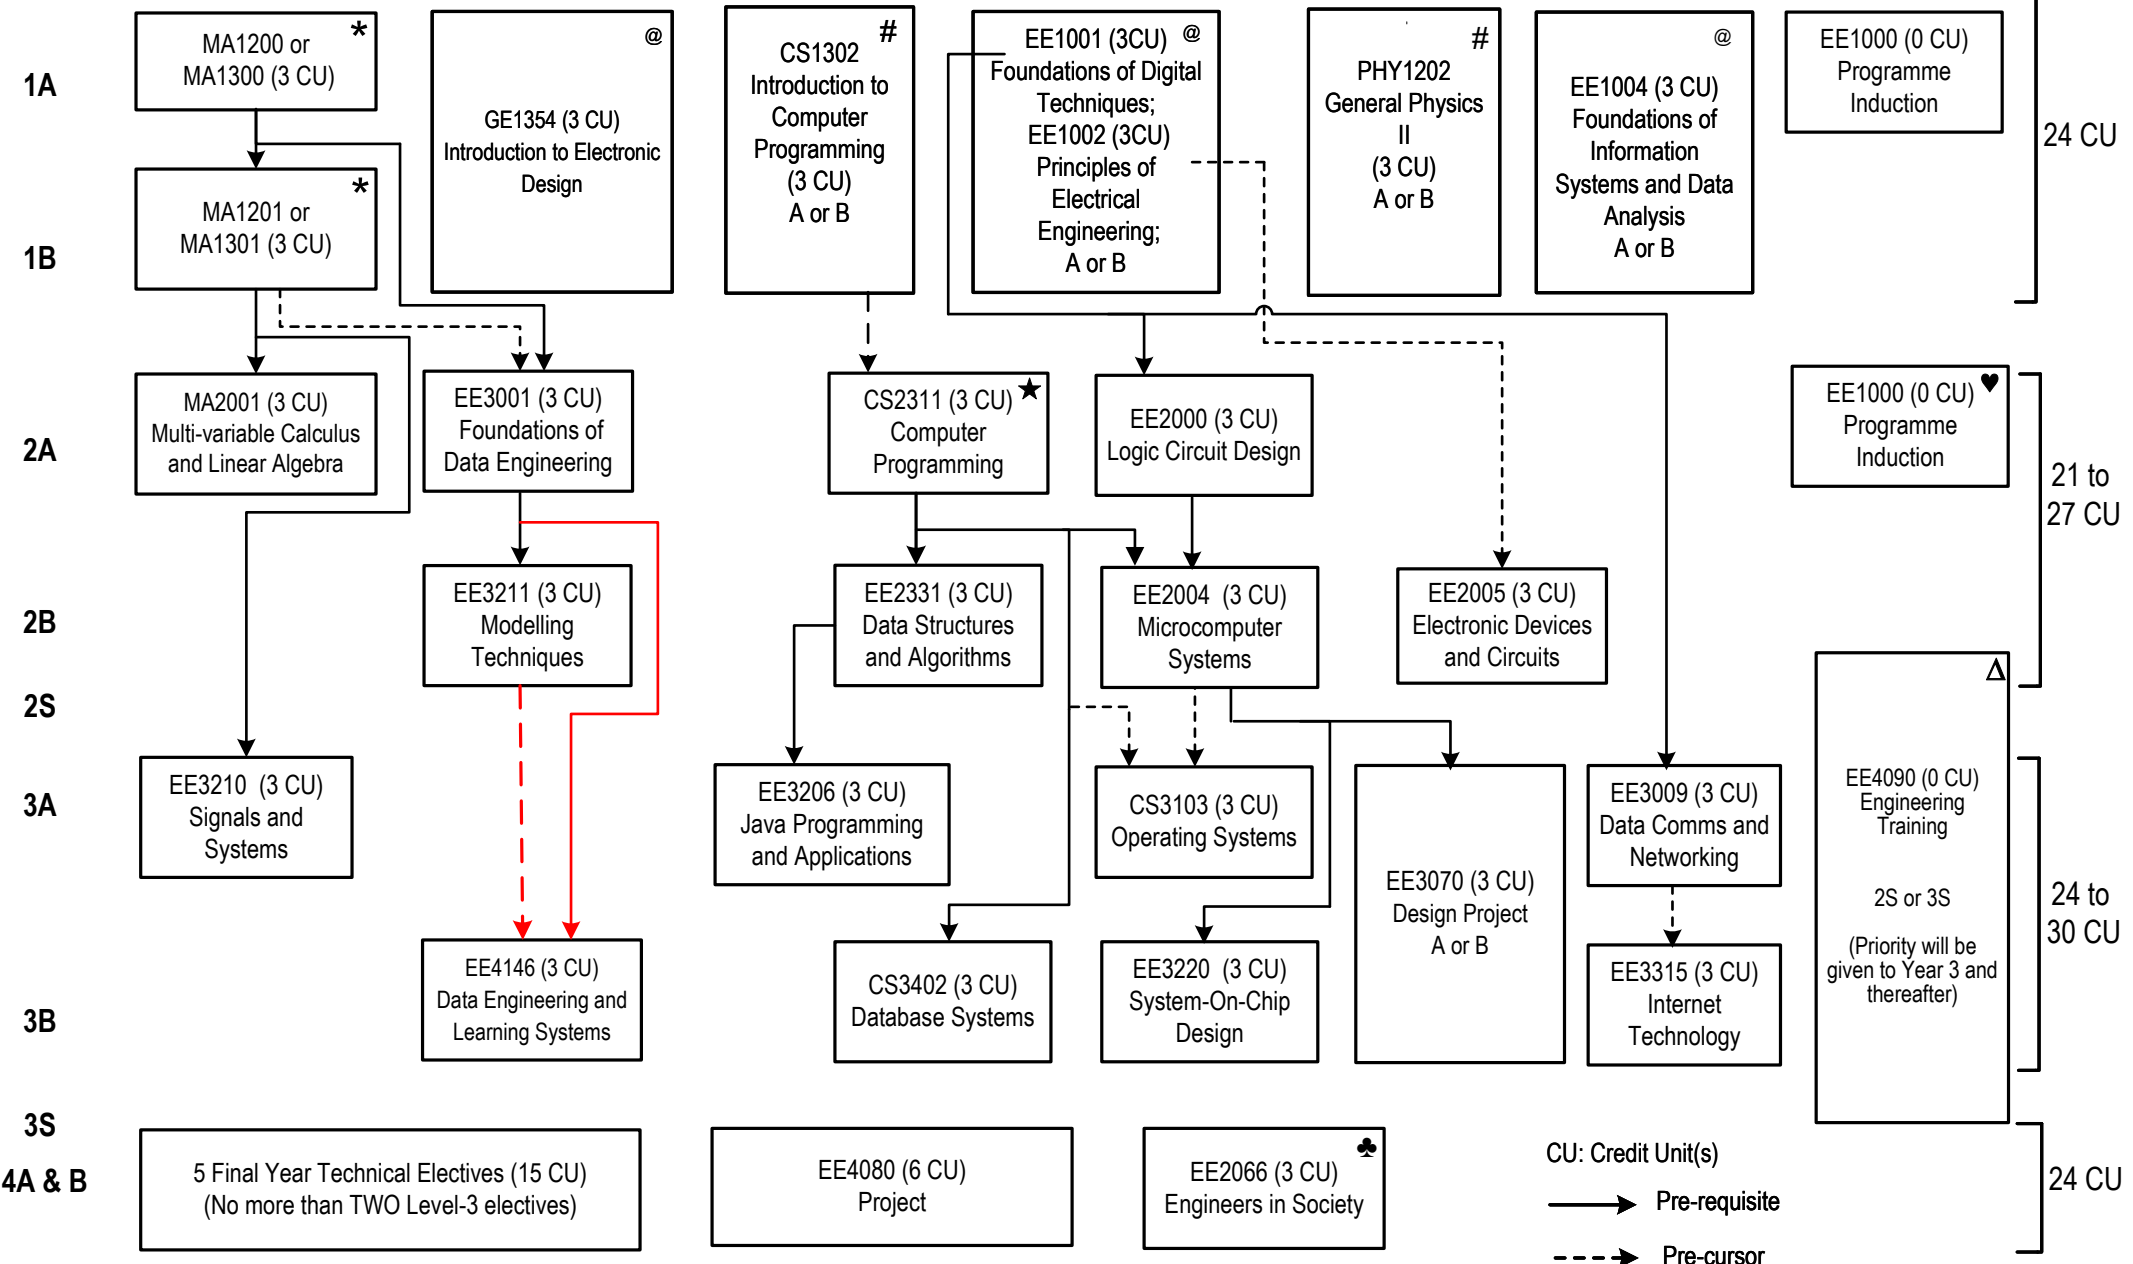

Structure and Flowchart for BEng in Computer and Data Engineering 2024/25 Entering Major

Updated on: 23 August 2023

Semester

College Requirements * College-specified GE courses @ Major Requirement (Level 1): applicable to Normative 4-year degree students only
 ✘ Excluding Gateway Education Requirements in English, Chinese Civilization and Area Requirements ♥ Applicable to ASI & II students ★ Not applicable to ASII students
 Δ Pre-requisite for EE4090: CS2311 and (EE2000 or EE2005) ♣ "College-specified GE Course" for 4-year degree students but "Major Requirement" for AS I/II students