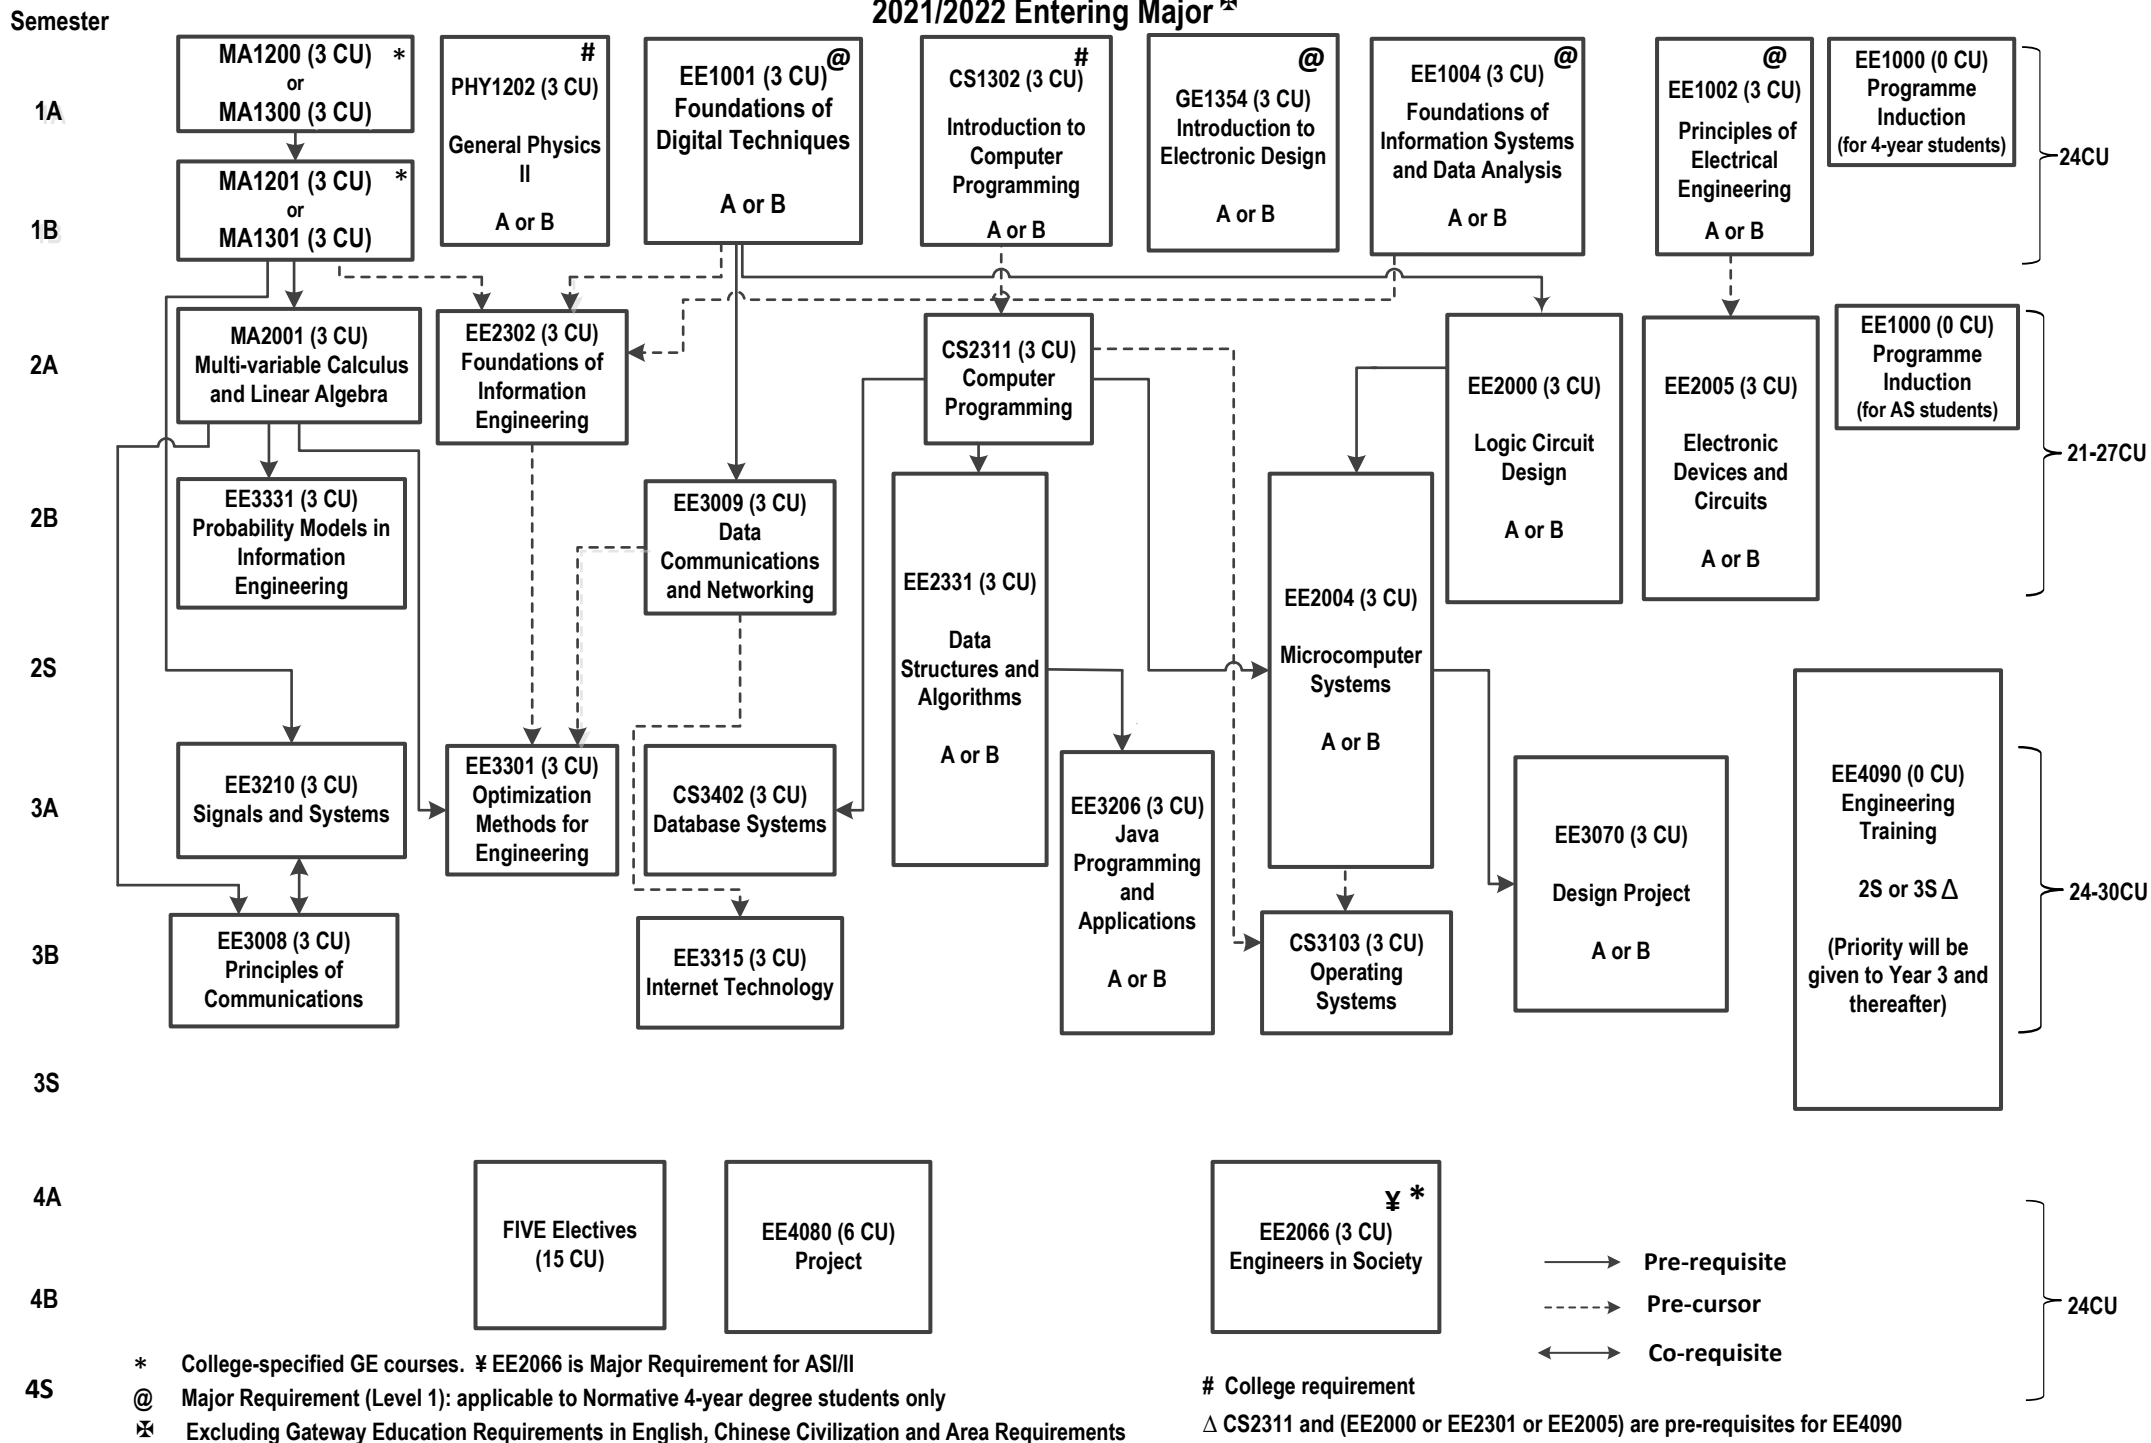

Structure & Flowchart for BEng in Information Engineering 2021/2022 Entering Major ✕

* College-specified GE courses. ¥ EE2066 is Major Requirement for ASI/II
 @ Major Requirement (Level 1): applicable to Normative 4-year degree students only
 ✕ Excluding Gateway Education Requirements in English, Chinese Civilization and Area Requirements

College requirement
 Δ CS2311 and (EE2000 or EE2301 or EE2005) are pre-requisites for EE4090