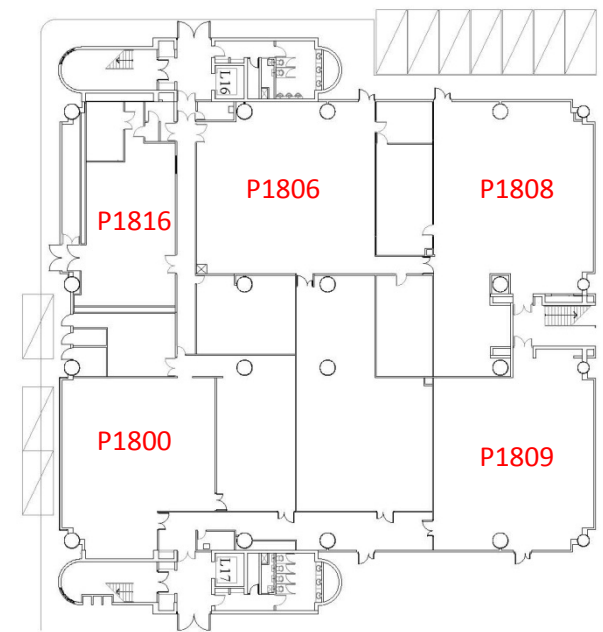

## 電機工程系實驗室位置圖

Li Dak Sum Yip Yio Chin Academic Building 6508

Lau Ming Wai Academic Building 15-200 & 15-231

Yeung Kin Man Academic Building Purple Zone G/F Lift 1

Yeung Kin Man Academic Building  
Purple Zone G/F Lift 17