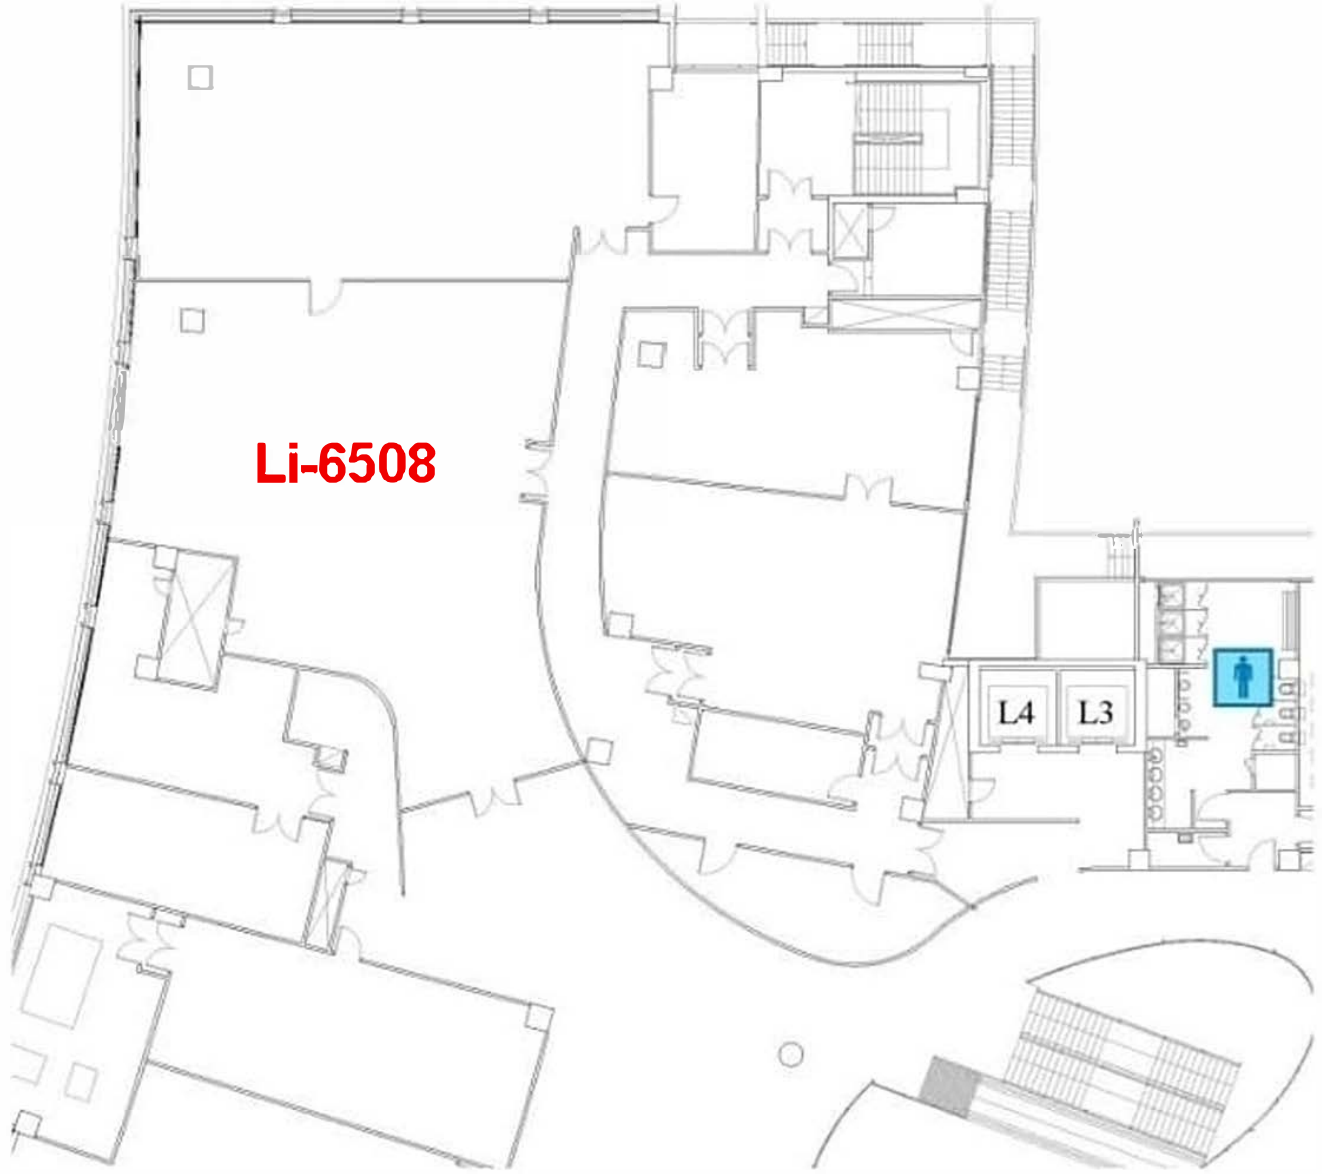

Yeung- Yeung Kin Man Academic Building

Li- Li Dak Sum Yip Yio Chin Academic Building

Lau- Lau Ming Wai Academic Building

EE Laboratory Location Maps

電機工程系實驗室位置圖

Li Dak Sum Yip Yio Chin Academic Building 6508