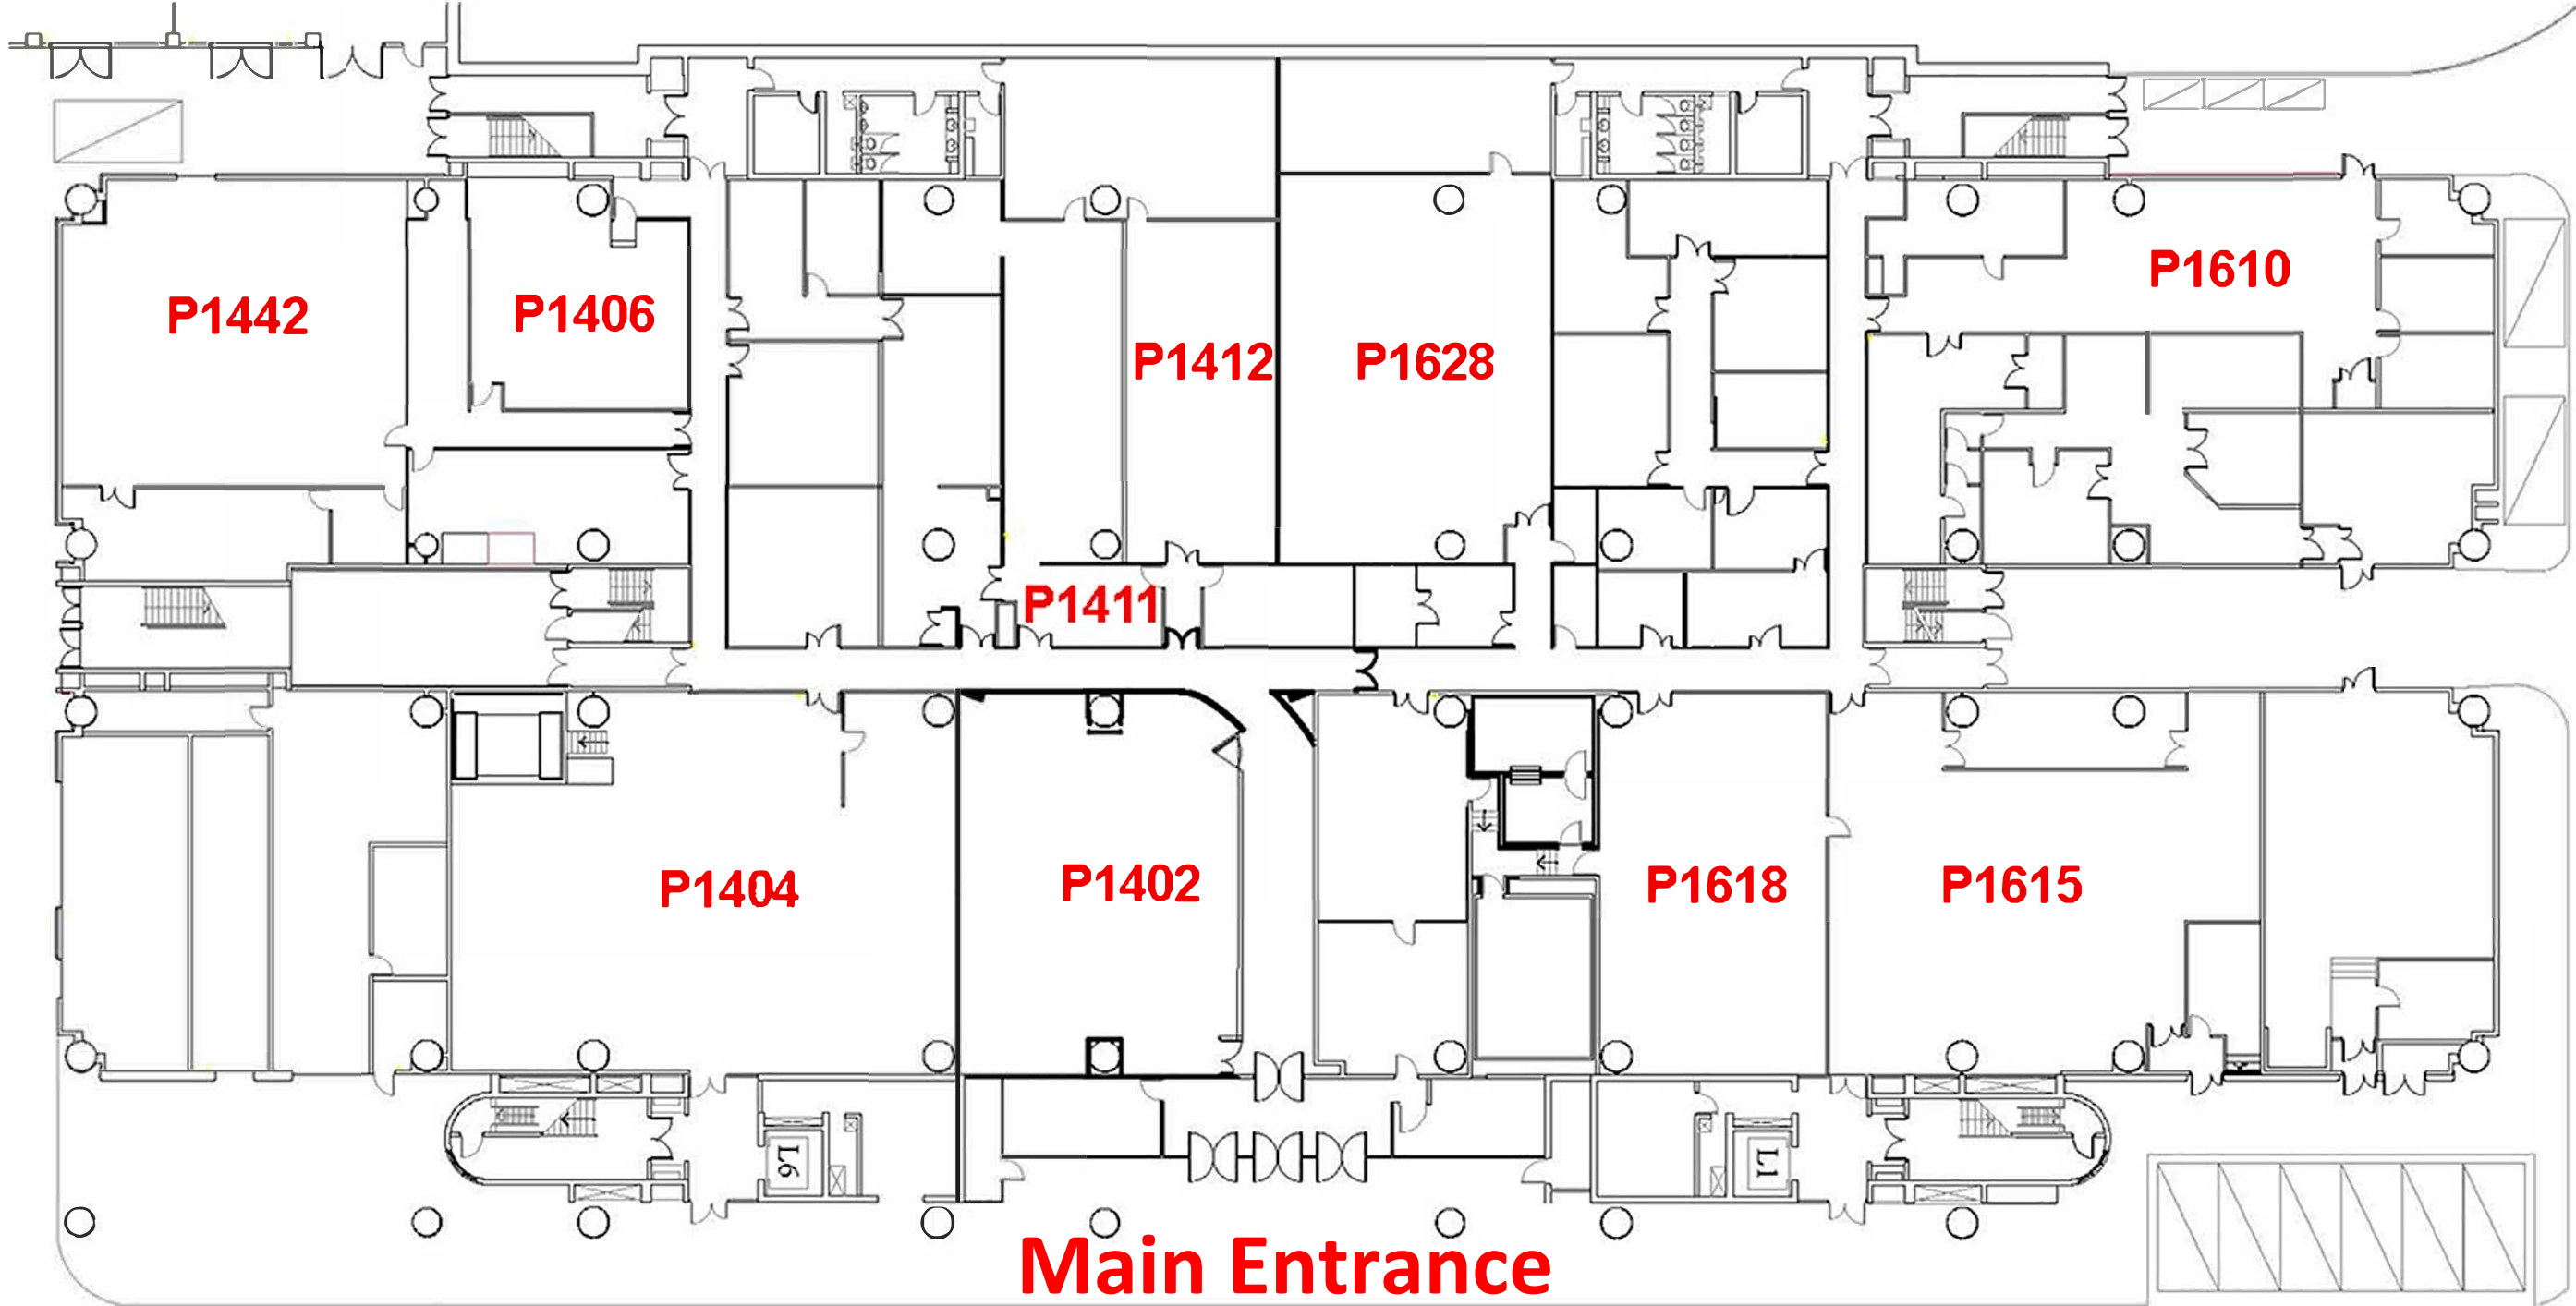

Yeung Kin Man Academic Building Purple Zone G/F Lift 1