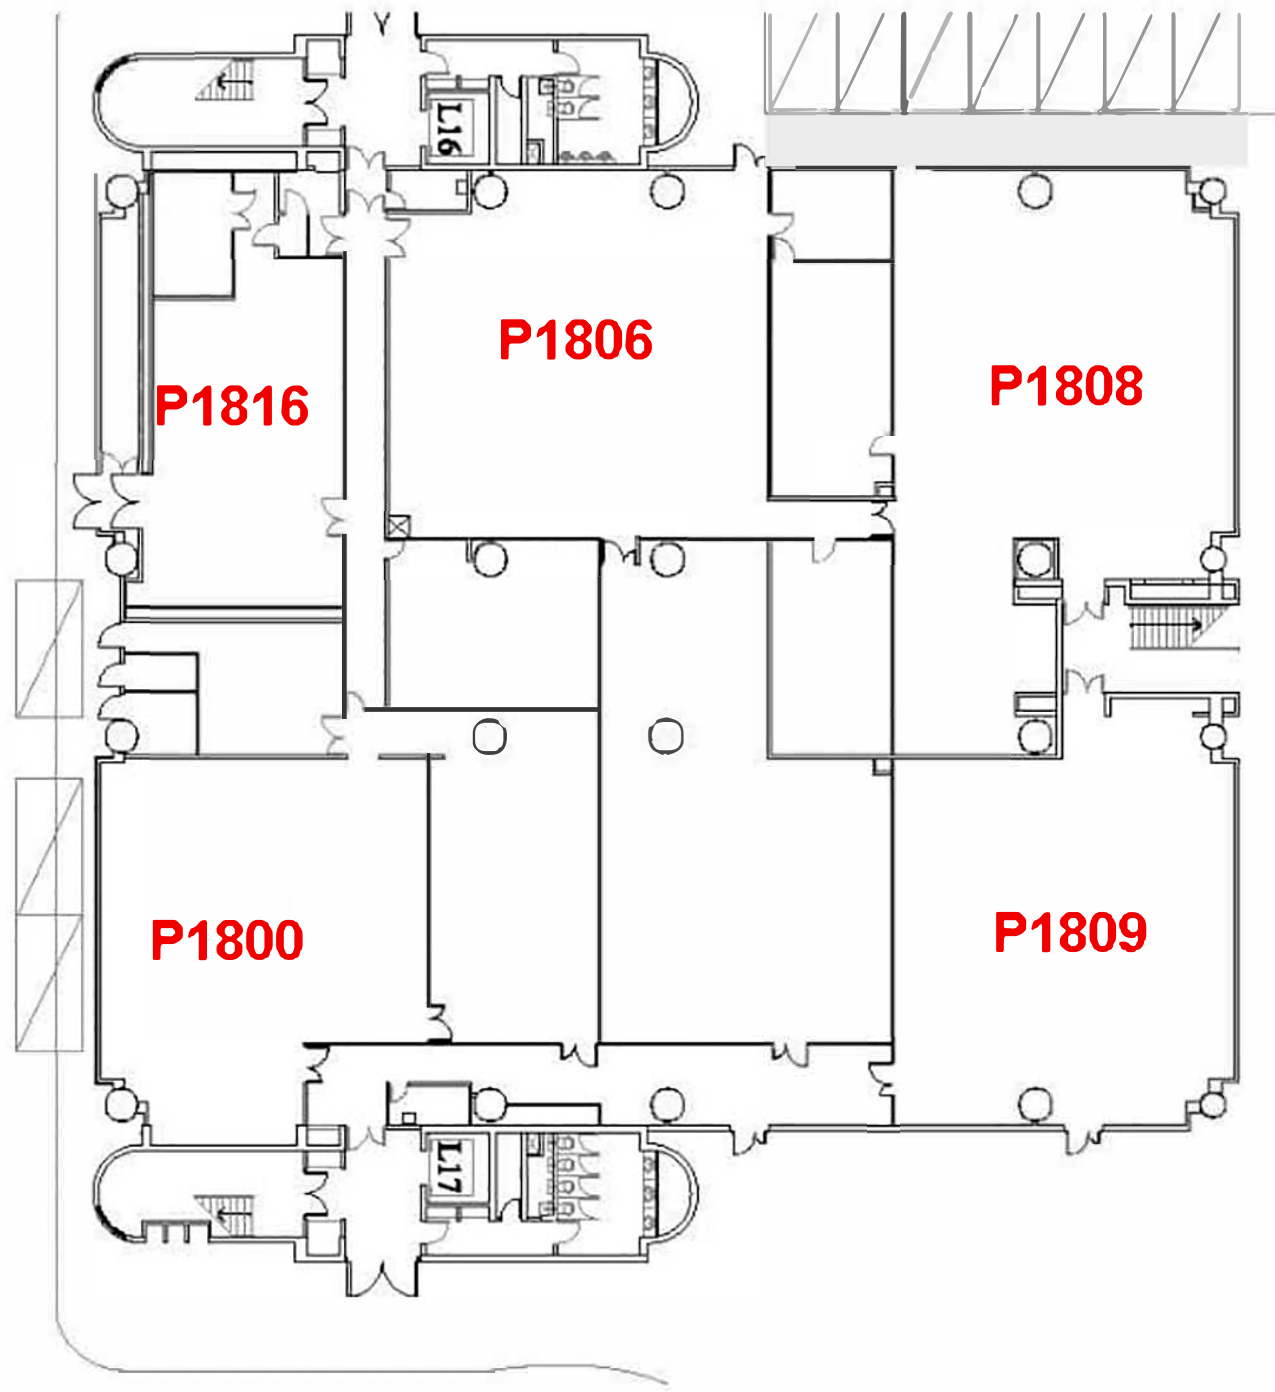

Yeung Kin Man Academic Building
Purple Zone G/F Lift 17