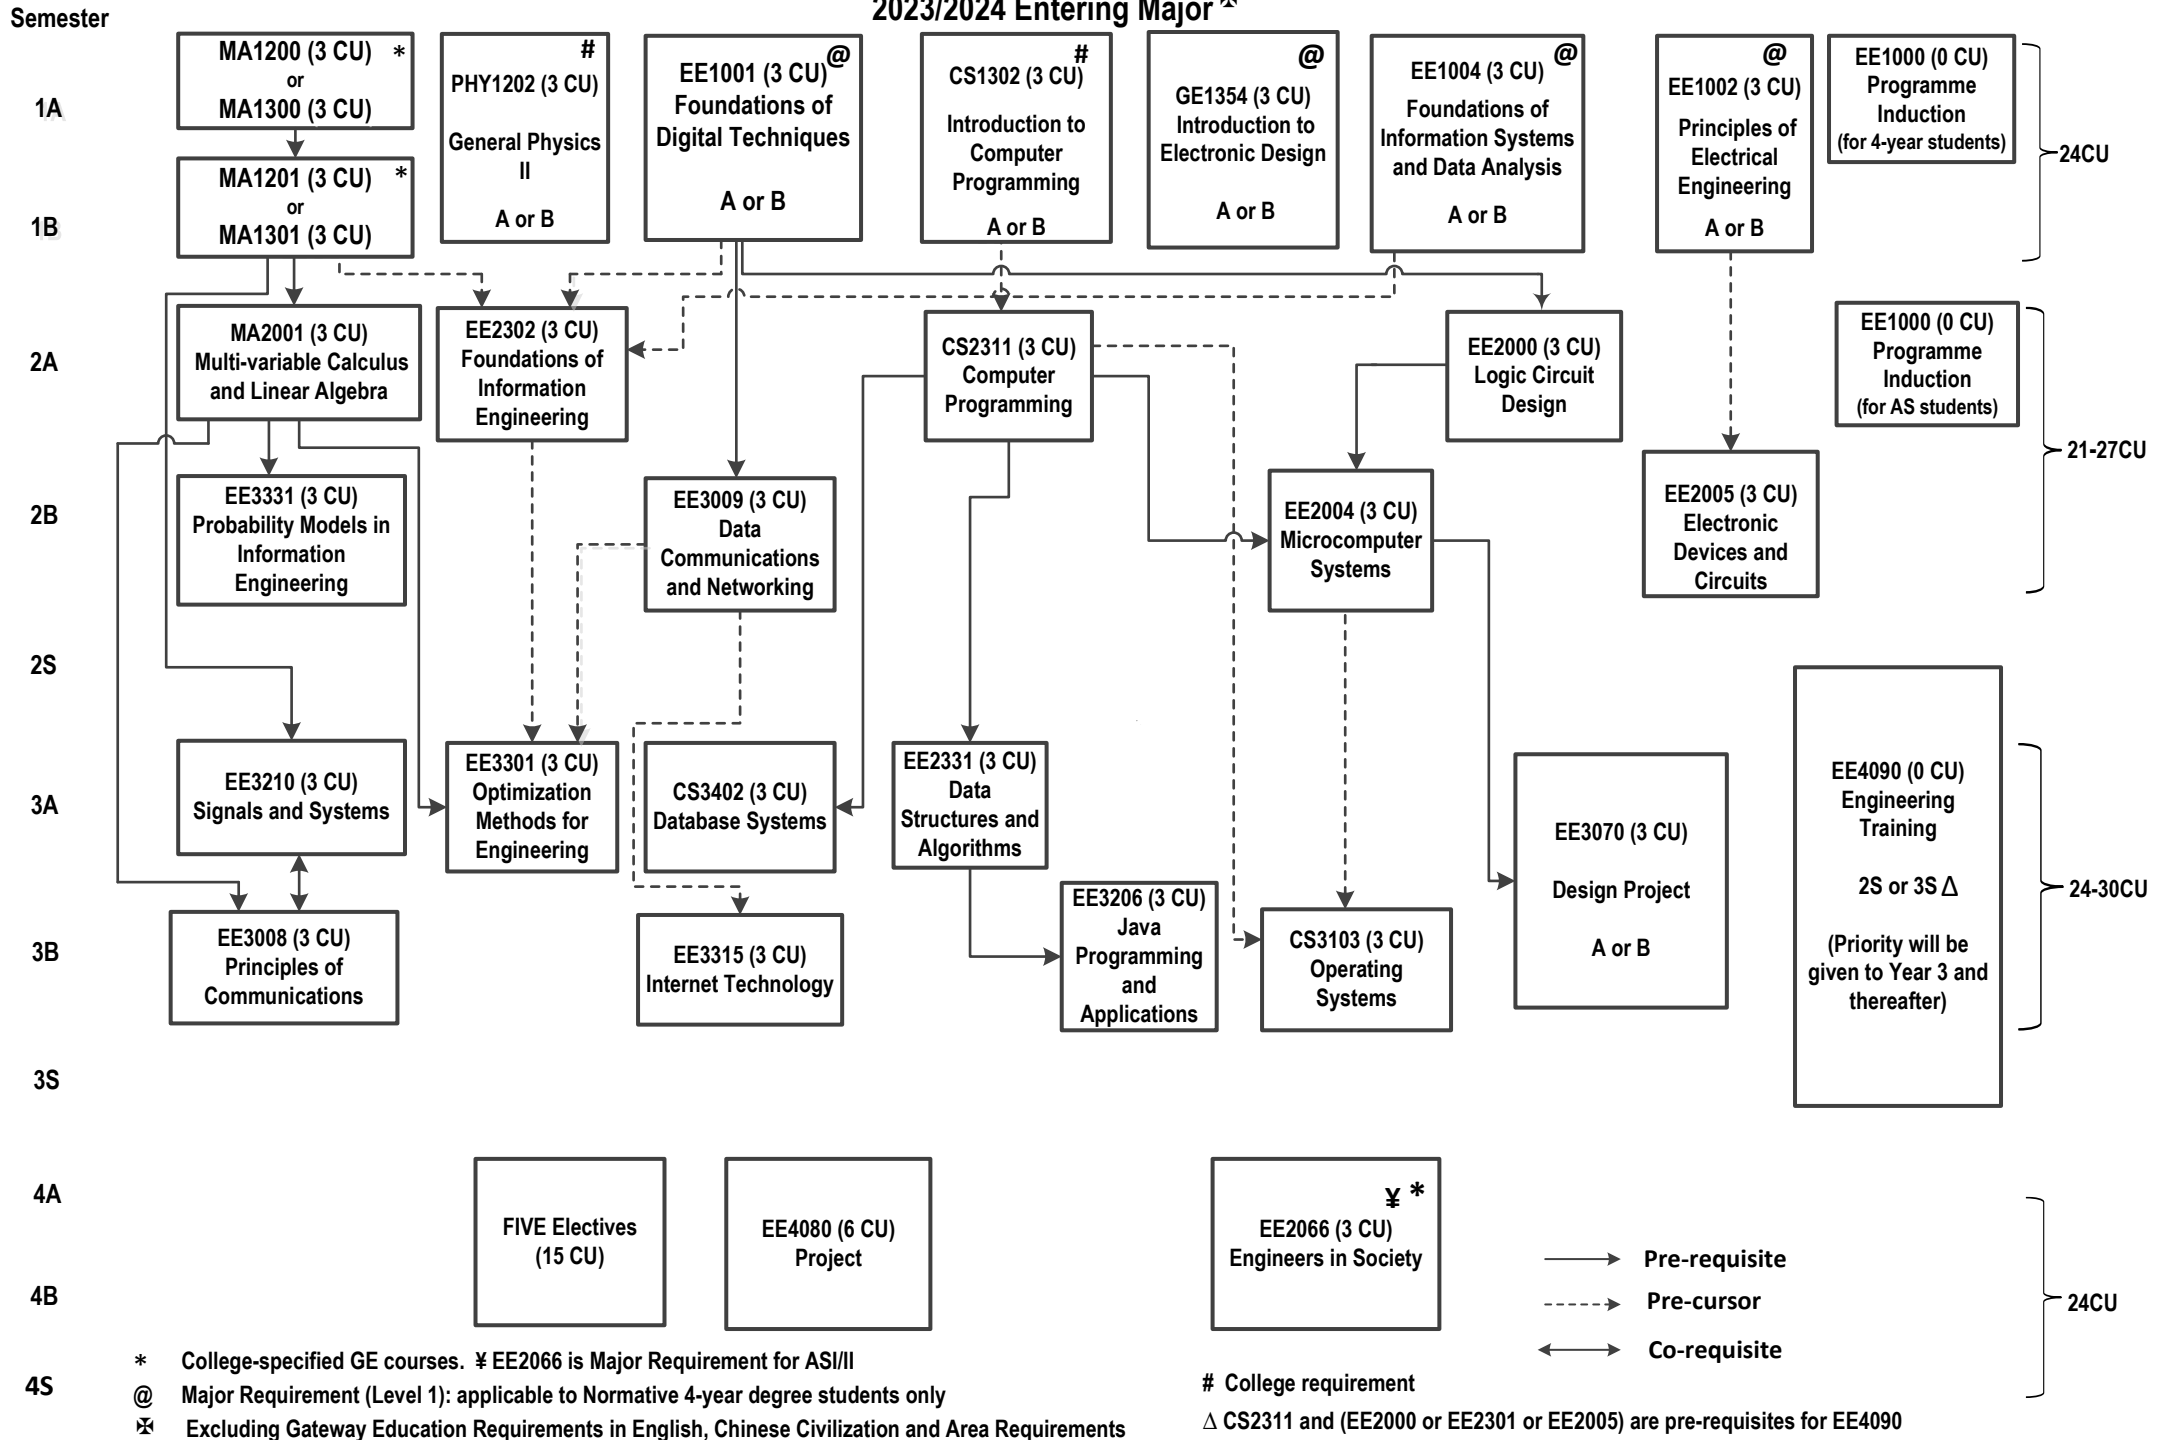

Structure & Flowchart for BEng in Information Engineering 2023/2024 Entering Major ✕

* College-specified GE courses. ¥ EE2066 is Major Requirement for ASI/II
 @ Major Requirement (Level 1): applicable to Normative 4-year degree students only
 ✕ Excluding Gateway Education Requirements in English, Chinese Civilization and Area Requirements

College requirement
 Δ CS2311 and (EE2000 or EE2301 or EE2005) are pre-requisites for EE4090