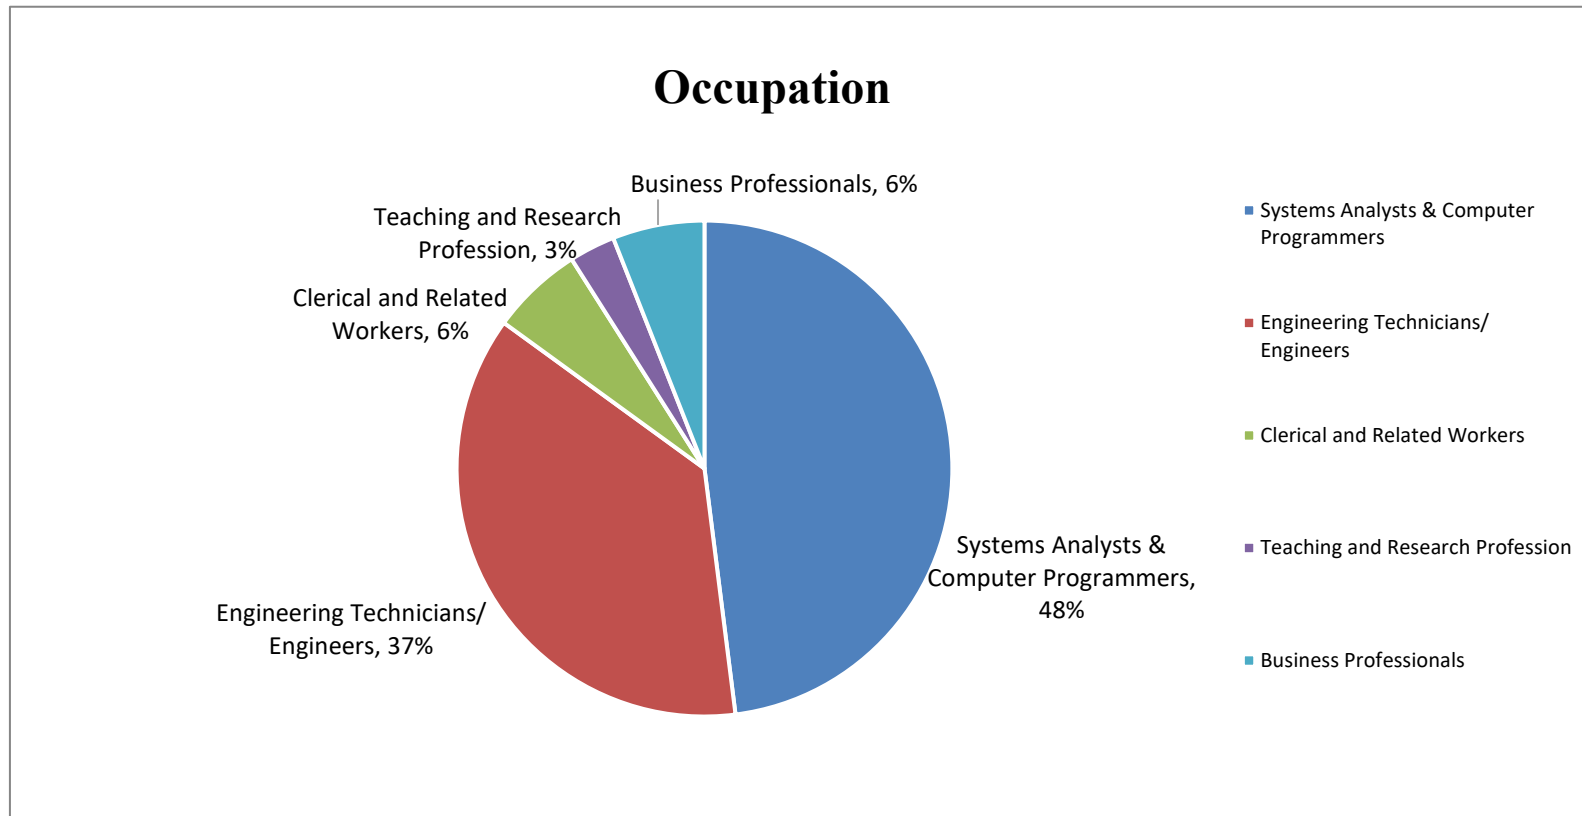

Graduate Employment Statistics of BEngCDE/ BEngCE 2021 Graduates

Cut-off date of the Survey: 31 December 2021