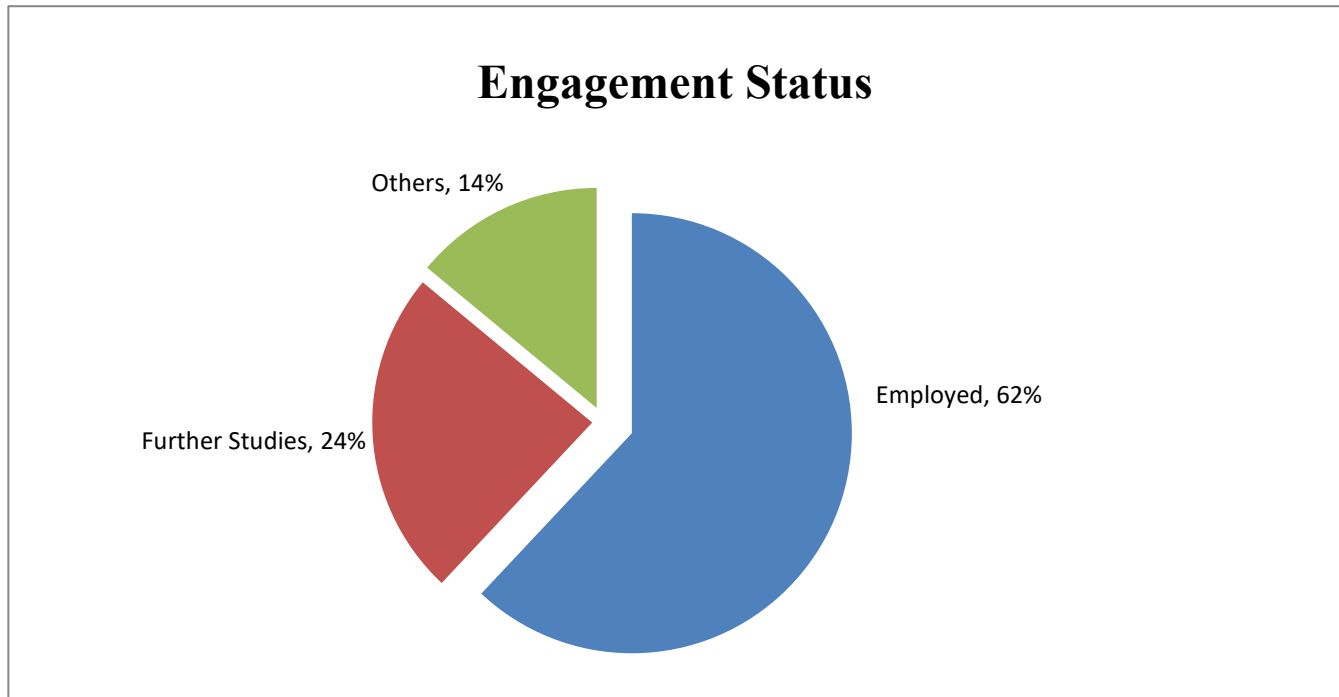

Graduate Employment Statistics of BEngECE 2021 Graduates

Cut-off date of the Survey: 31 December 2021