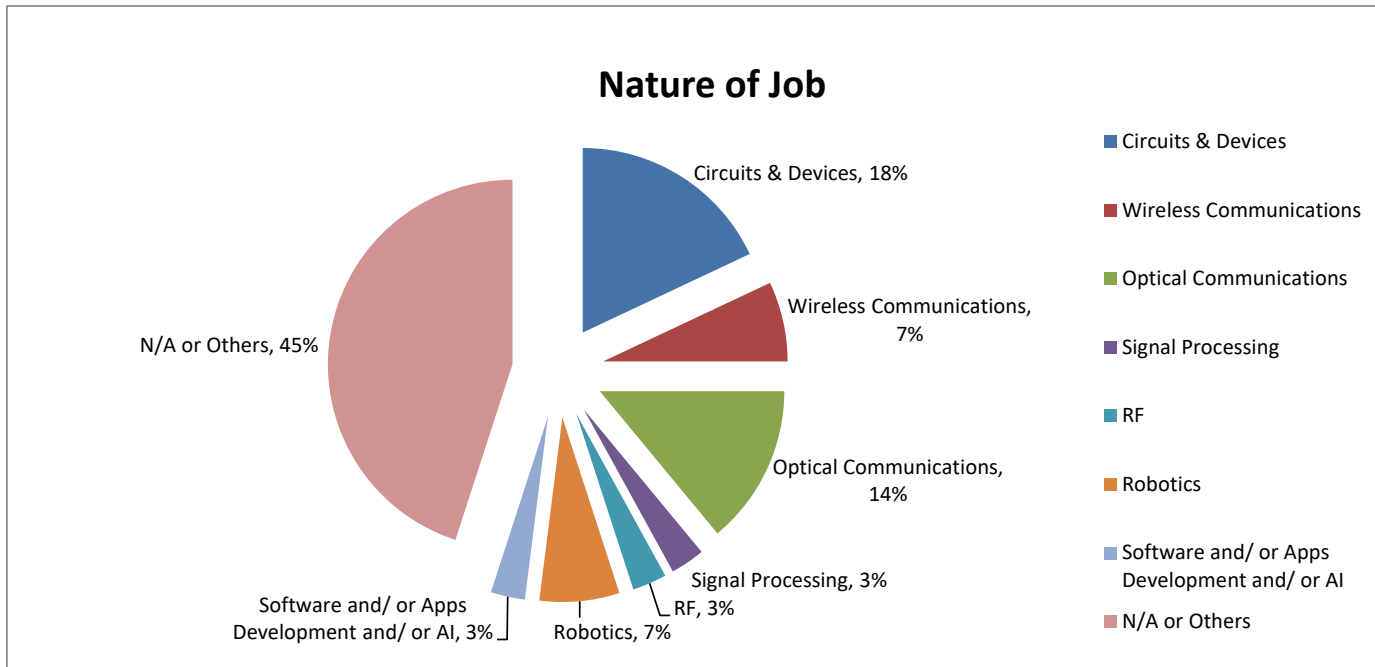

Graduate Employment Statistics of BEngECE 2021 Graduates

Remark: The statistics are extracted from Employment Survey of EE 2021 Graduates conducted by the Department of Electrical Engineering in December 2021.