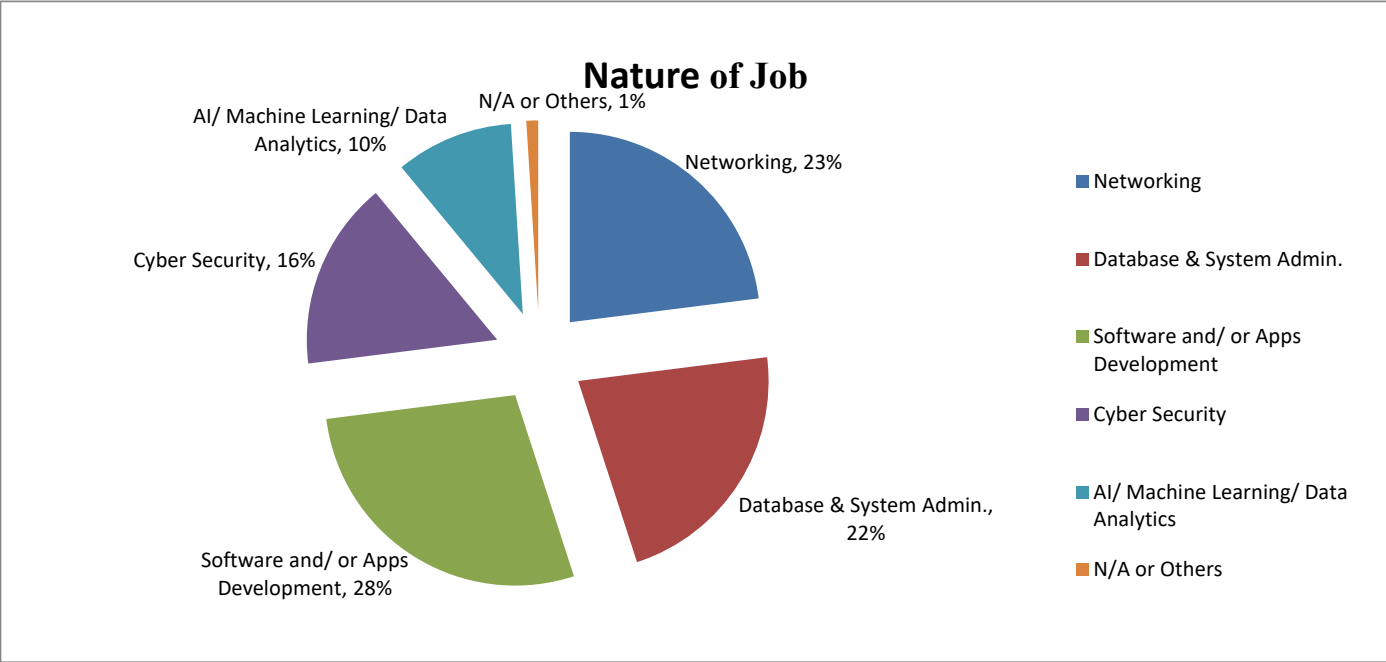

Graduate Employment Statistics of BEngIE 2021 Graduates

Remark: The statistics are extracted from Employment Survey of EE 2021 Graduates conducted by the Department of Electrical Engineering in December 2021.