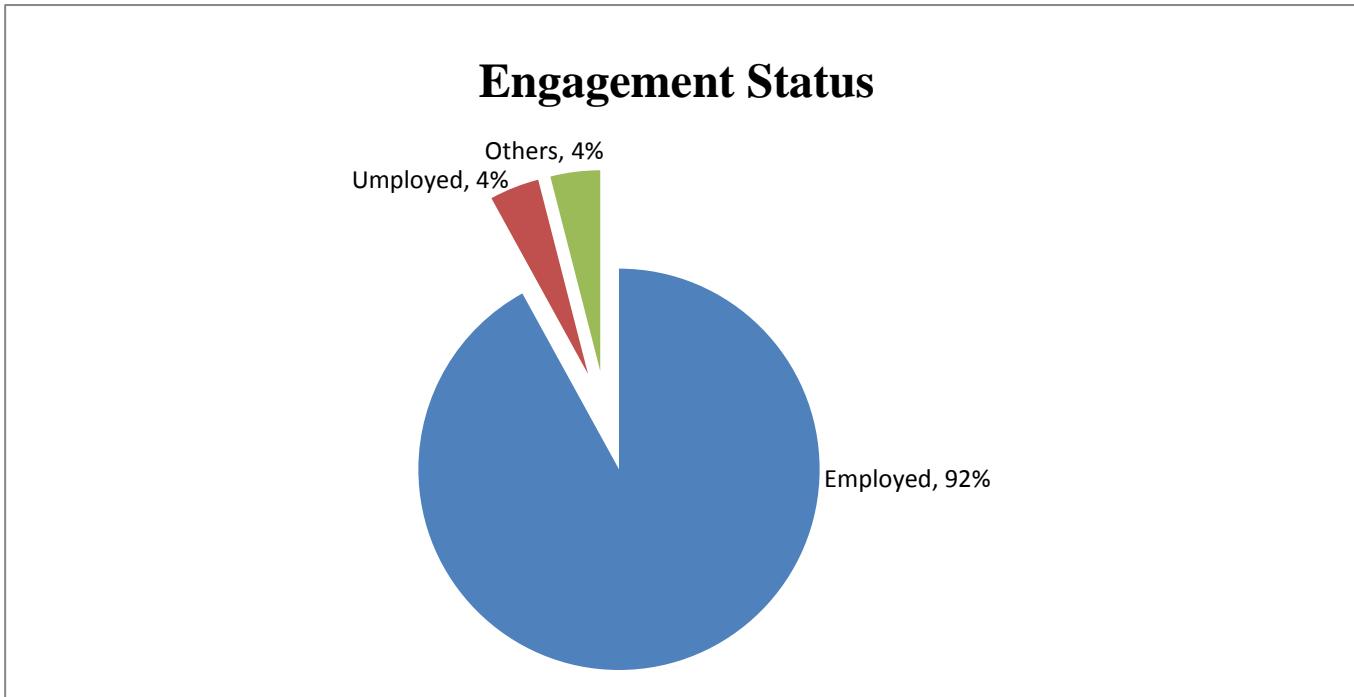

Graduate Employment Statistics of BEngCE 2017 Graduates

Cut-off date of the Survey: 31 December 2017