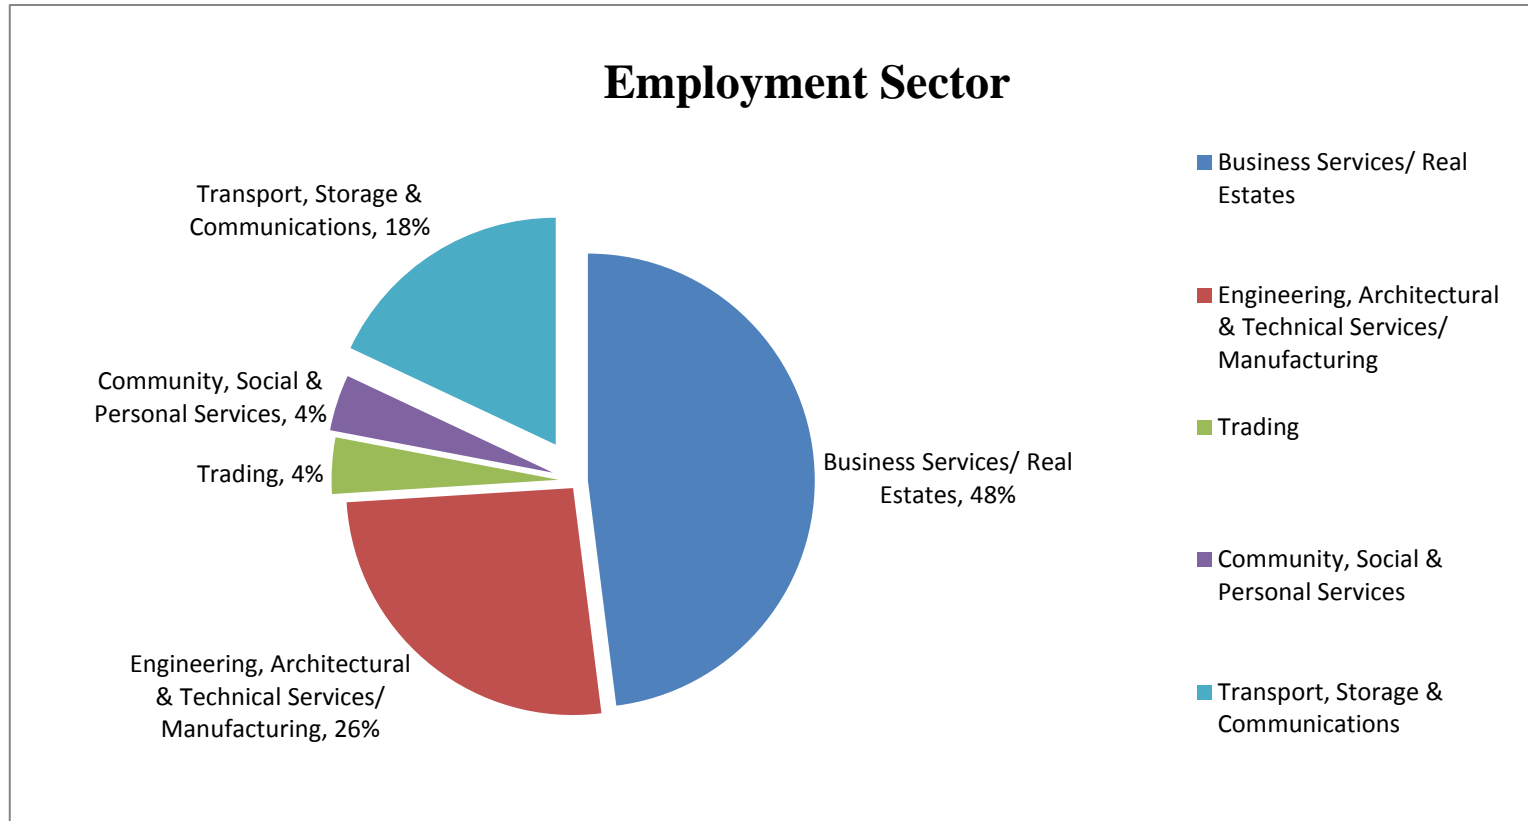

Graduate Employment Statistics of BEngCE 2017 Graduates

Cut-off date of the Survey: 31 December 2017