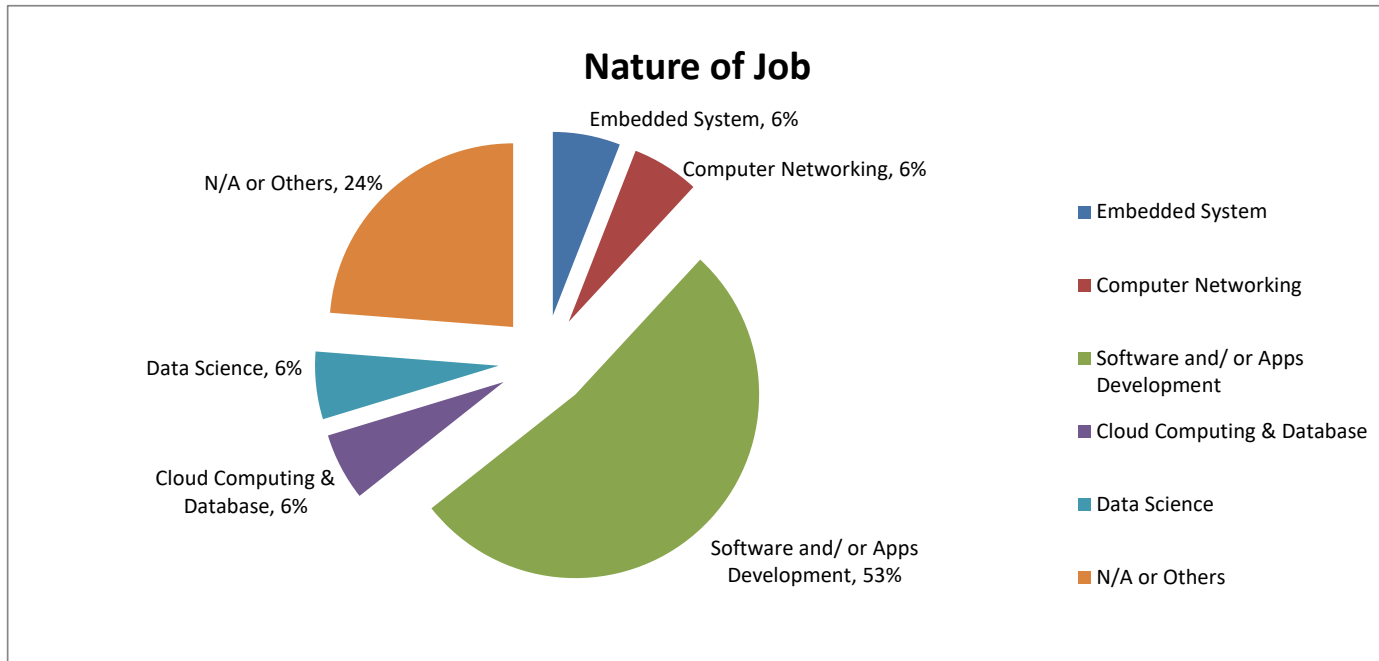

Graduate Employment Statistics of BEngCE 2018 Graduates

Remark: The statistics are extracted from Employment Survey of EE 2018 Graduates conducted by the Department of Electronic Engineering in November 2018.